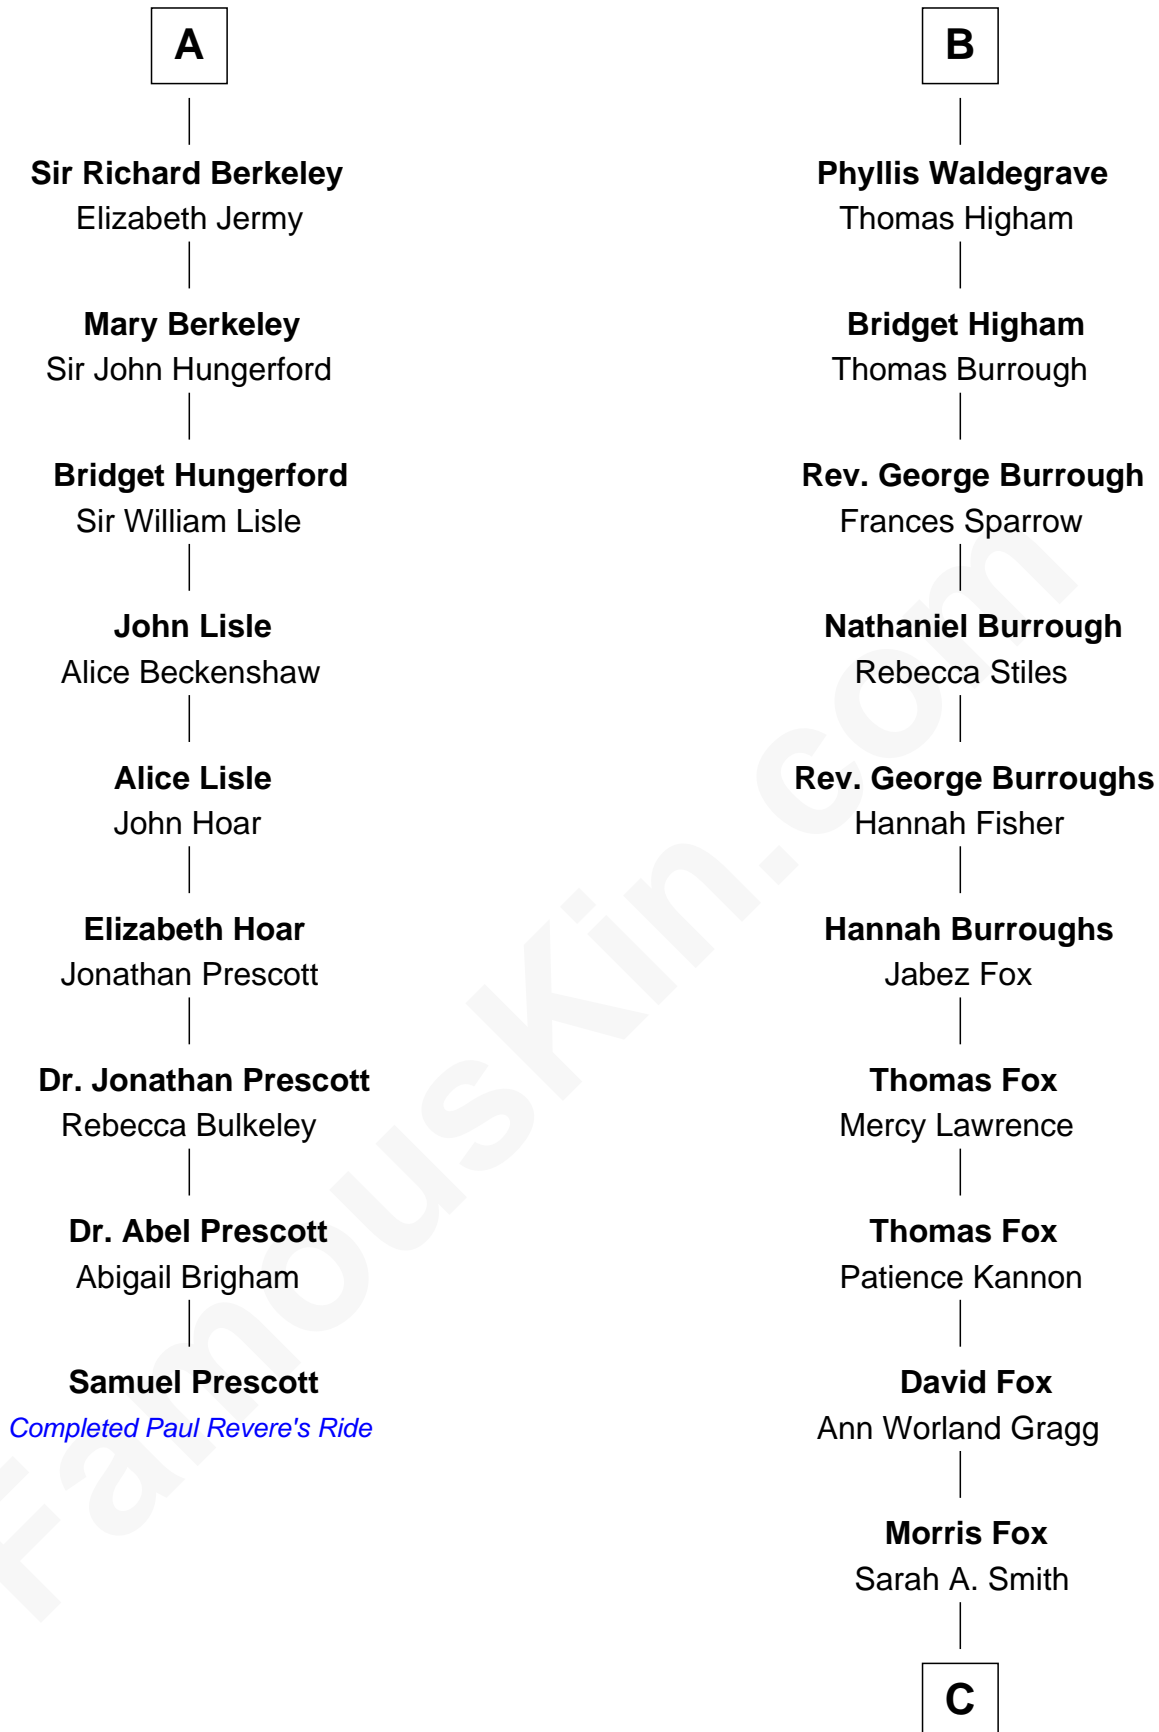

FamousKin.com

Relationship Chart of

Samuel Prescott

Completed Paul Revere's Midnight Ride

15th cousin 5 times removed of

Bob Moore

Co-Founder, Bob's Red Mill

Bartholomew de Badlesmere

Margaret de Badlesmere

Sir John de Tivetot

Sir Robert de Tivetot

Margaret Deincourt

Elizabeth de Tivetot

Sir Philip le Despencer

Margery Despencer

Sir Roger Wentworth

Henry Wentworth

Elizabeth Howard

Margery Wentworth

Sir William Waldegrave

George Waldegrave

Anne Drury

B

C

—
Violette Fox

Daniel Francis Learnard

—
Clinton Morris Learnard

Gertrude Maud Yost

—
Doris Dell Learnard

Kenneth Earl Moore

—
Bob Moore

Co-Founder, Bob's Red Mill