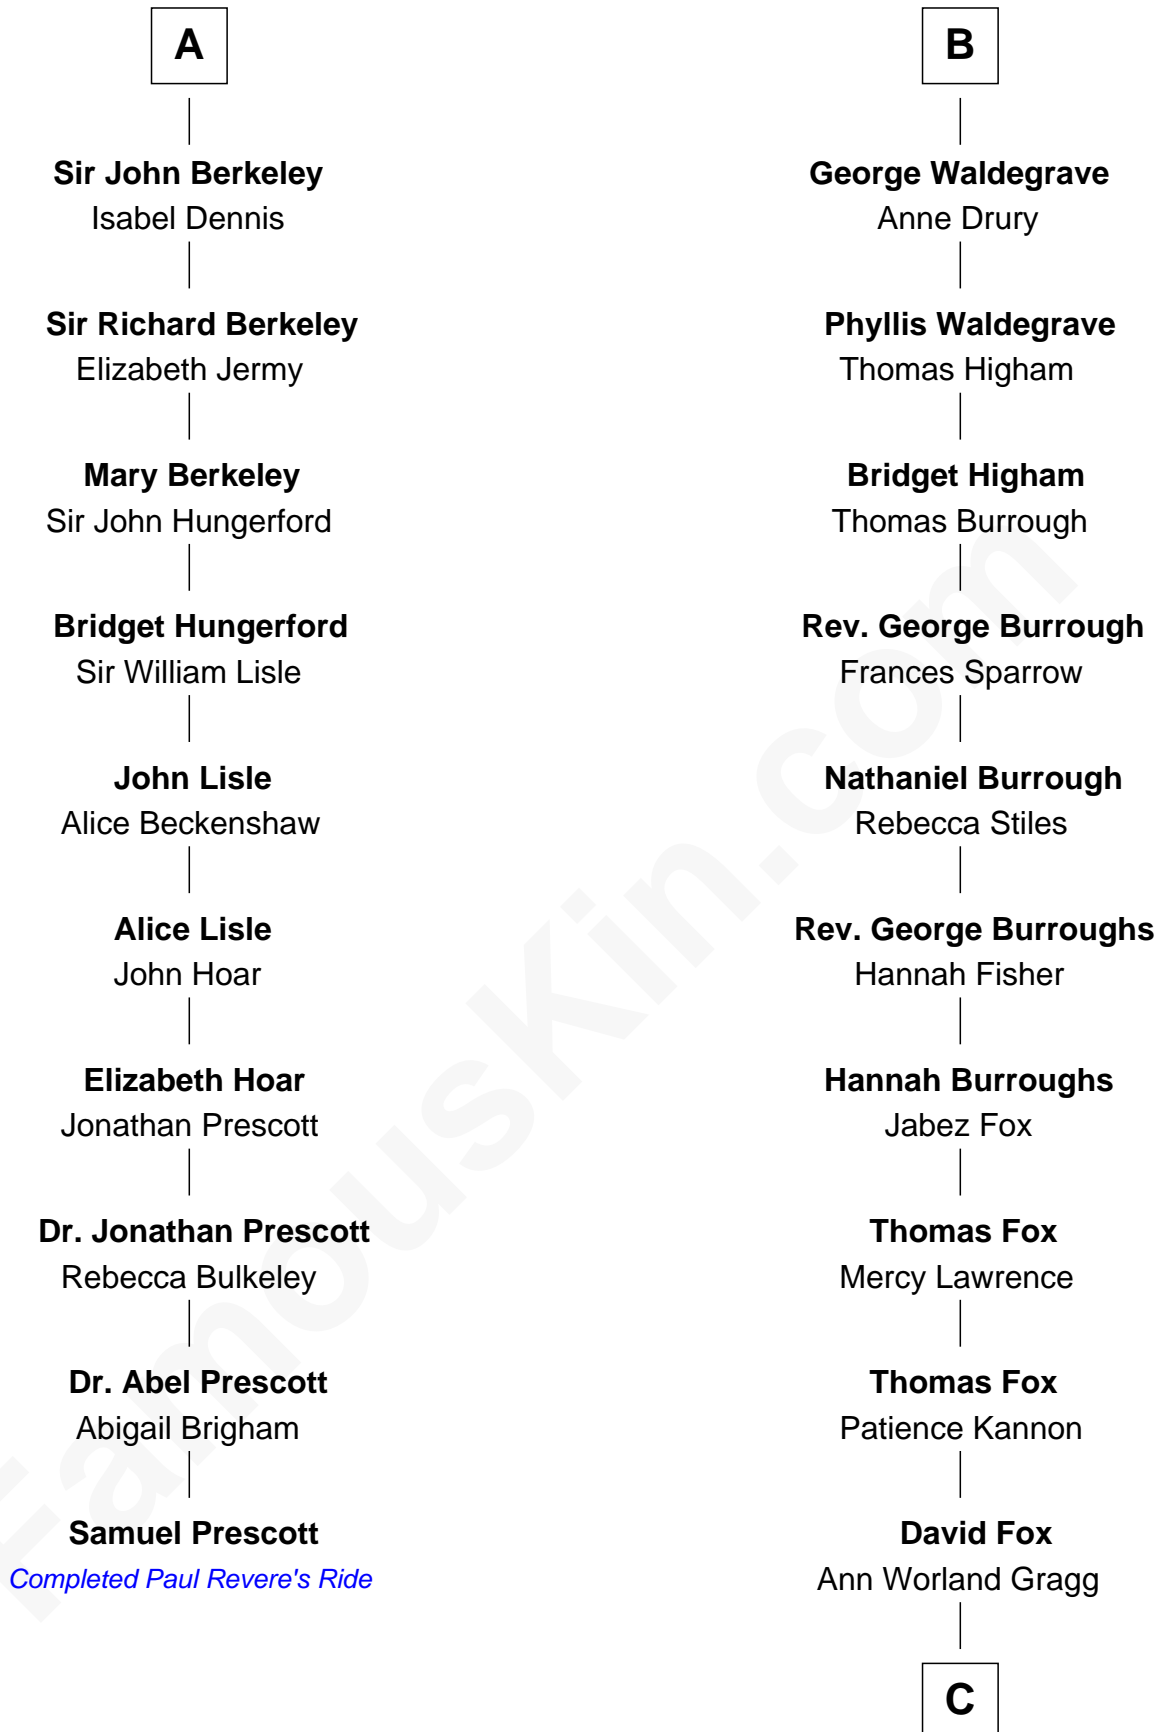

FamousKin.com

Relationship Chart of

Samuel Prescott

Completed Paul Revere's Midnight Ride

16th cousin 5 times removed of

Bob Moore

Co-Founder, Bob's Red Mill

Eudo la Zouche
Milicent de Cantilupe

Eve la Zouche
Sir Maurice de Berkeley

Maurice de Berkeley
Margaret - - - - -

Thomas Berkeley
Catherine Botetourte

Maurice Berkeley
Johanna Denham

Maurice Berkeley
Ellen Montfort

Sir William Berkeley
Anne Stafford

Richard Berkeley
Elizabeth Conningsby

A

Sir William la Zouche
Maud Lovel

Milicent la Zouche
Sir William Deincourt

Margaret Deincourt
Sir Robert de Tibetot

Elizabeth de Tibetot
Sir Philip le Despencer

Margery Despencer
Sir Roger Wentworth

Henry Wentworth
Elizabeth Howard

Margery Wentworth
Sir William Waldegrave

B

C

Morris Fox

Sarah A. Smith

Violette Fox

Daniel Francis Learnard