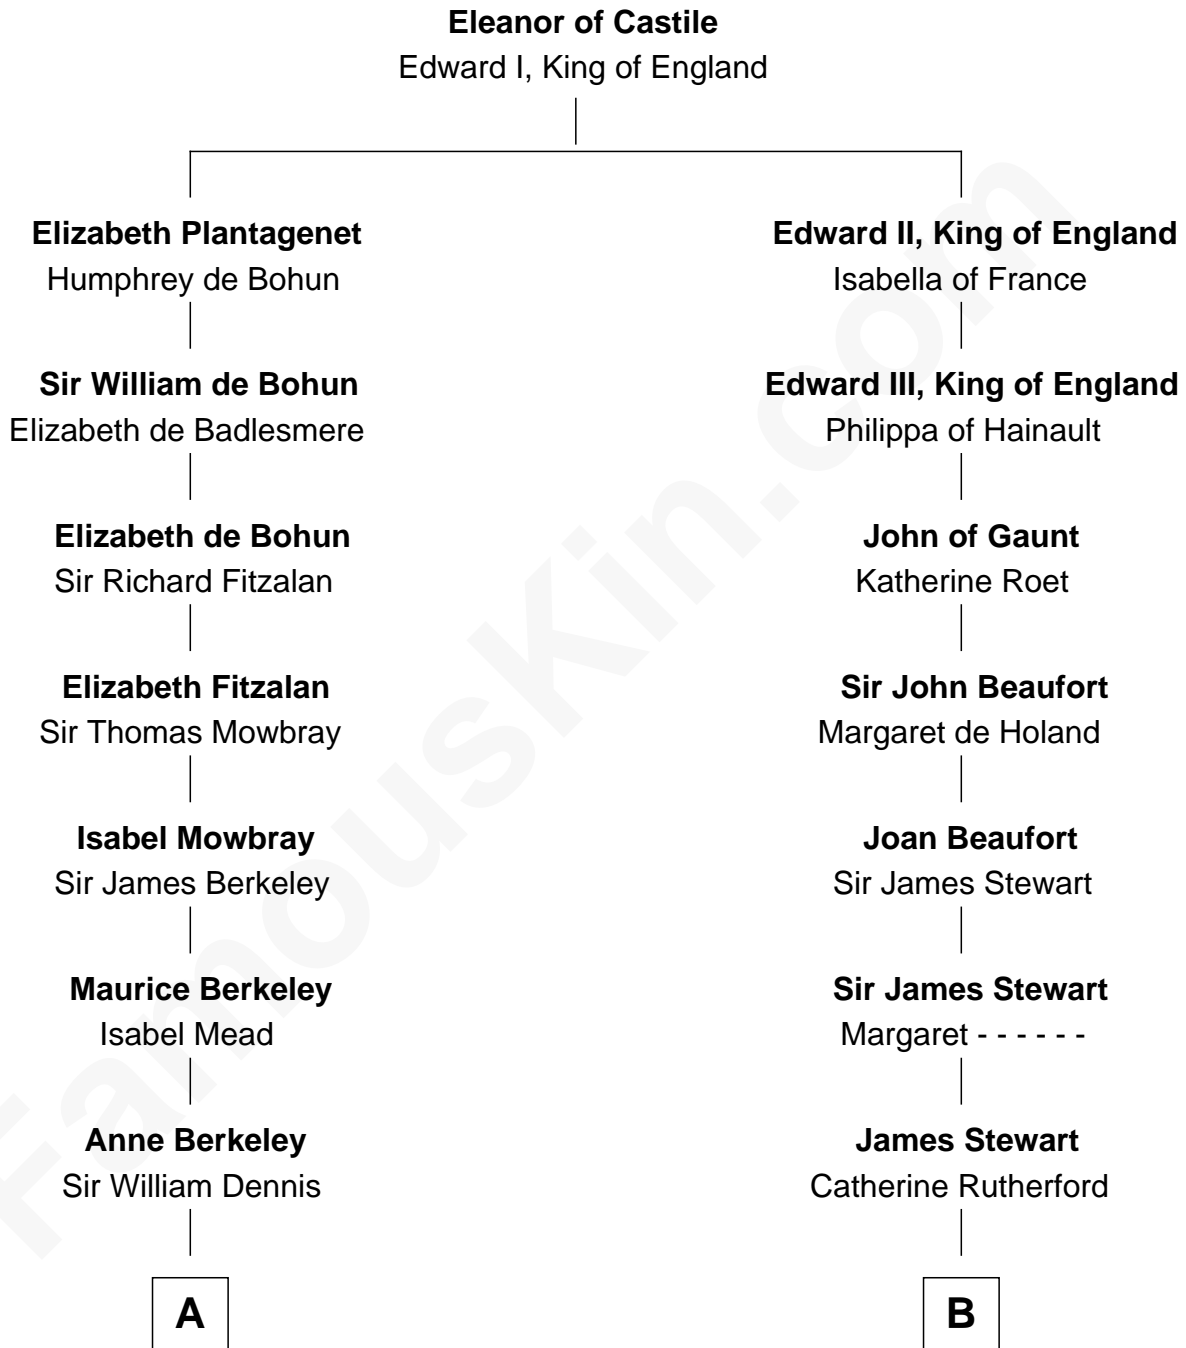

FamousKin.com

Relationship Chart of

Samuel Prescott

Completed Paul Revere's Midnight Ride

16th cousin 3 times removed of

Johnny Mercer

Songwriter and Co-Founder of Capitol Records

C

George Anderson Mercer

Nanny Maury Herndon

George Anderson Mercer

Lillian Elizabeth Ciucevich

Johnny Mercer

Co-Founder of Capitol Records

FamousKin.com