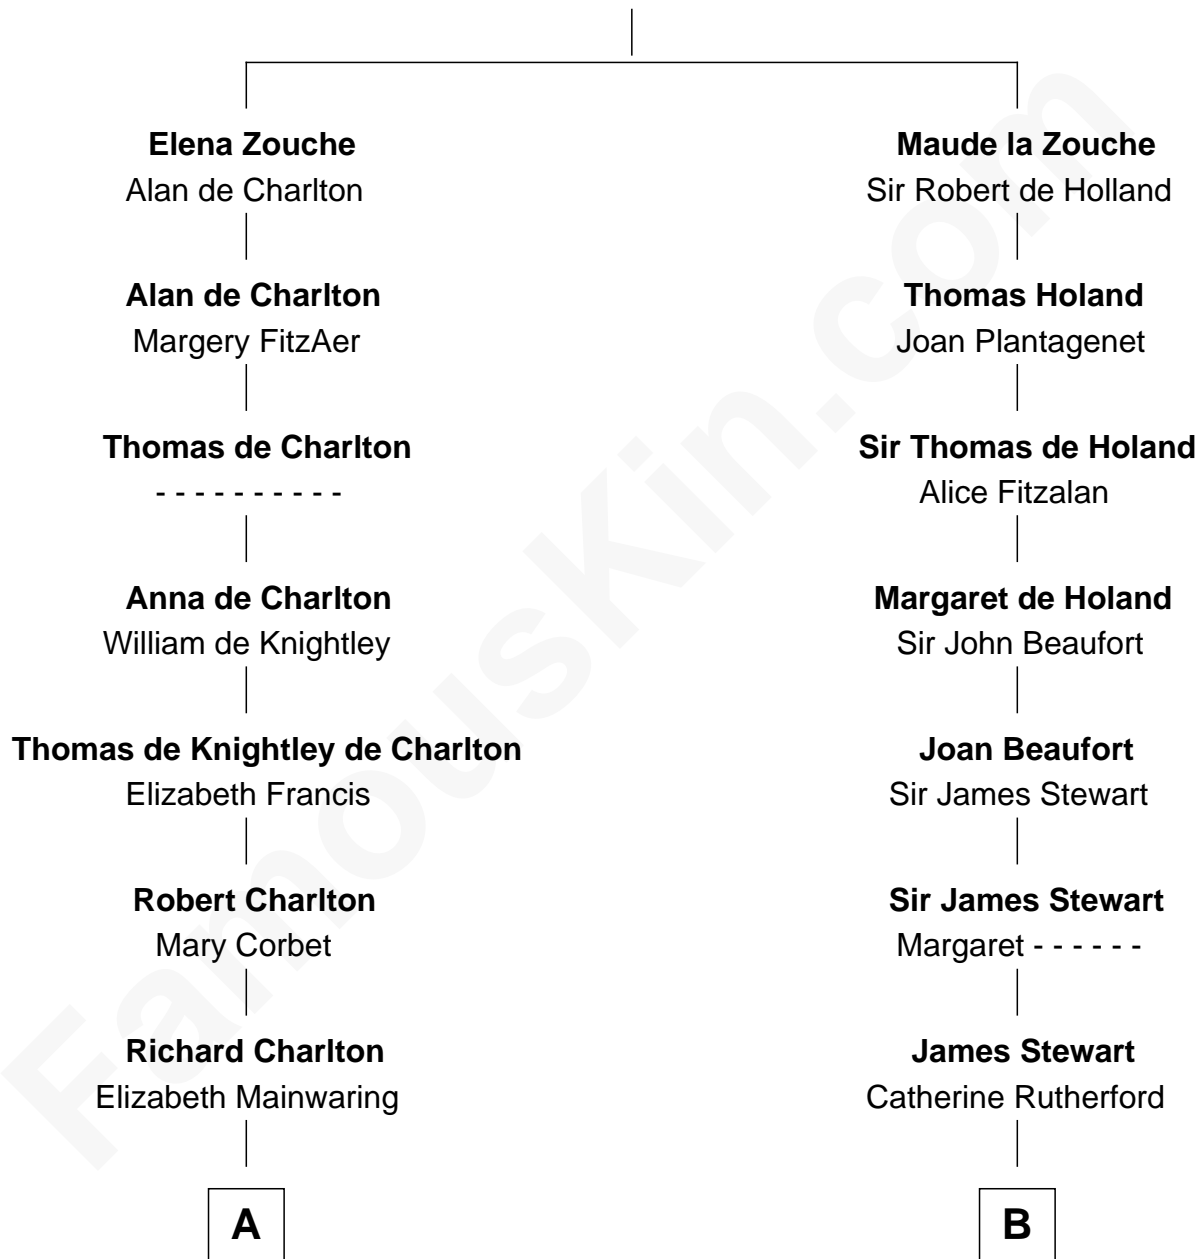

FamousKin.com

Relationship Chart of

Samuel Prescott

Completed Paul Revere's Midnight Ride

15th cousin 4 times removed of

Johnny Mercer

Songwriter and Co-Founder of Capitol Records

Sir Alan la Zouche
Eleanor de Segrave

C

George Anderson Mercer

Nanny Maury Herndon

George Anderson Mercer

Lillian Elizabeth Ciucevich

Johnny Mercer

Co-Founder of Capitol Records

FamousKin.com