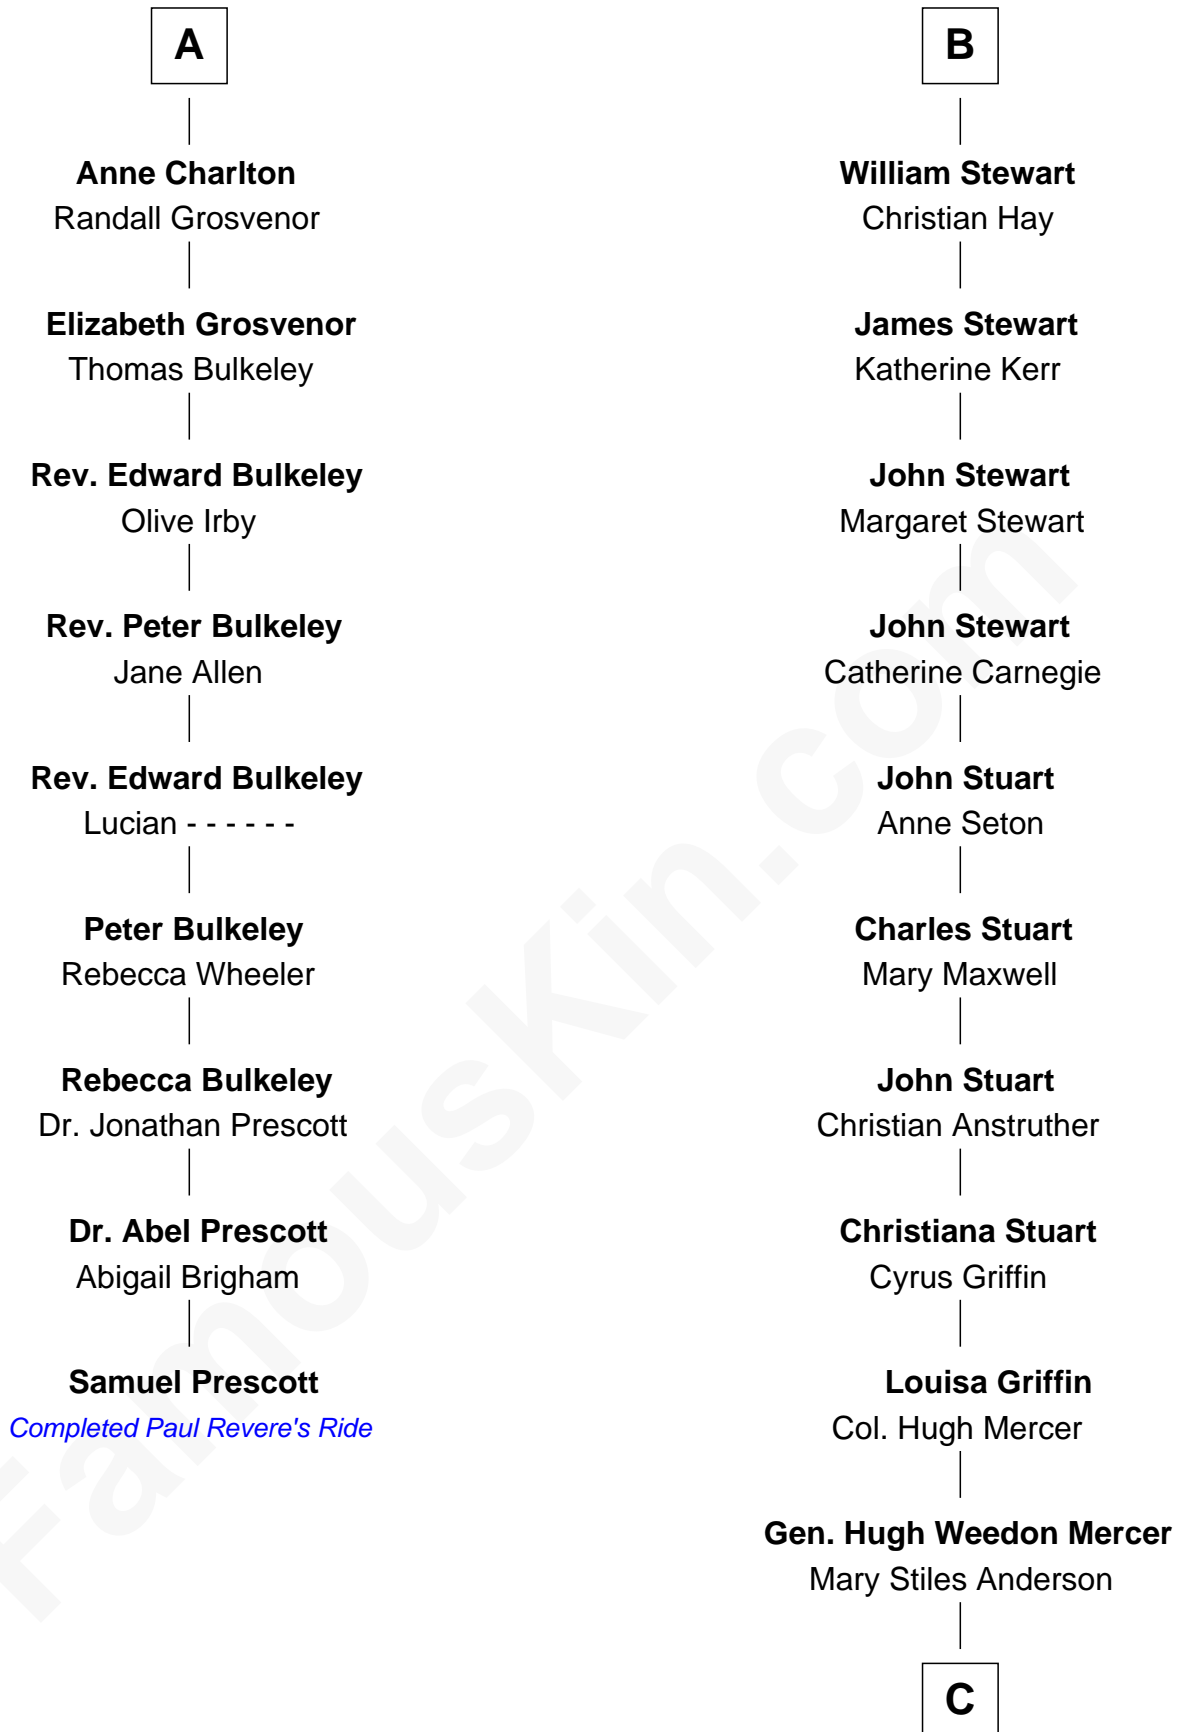

FamousKin.com

Relationship Chart of

Samuel Prescott

Completed Paul Revere's Midnight Ride

15th cousin 4 times removed of

Johnny Mercer

Songwriter and Co-Founder of Capitol Records

Sir Alan la Zouche
Eleanor de Segrave

C

George Anderson Mercer

Nanny Maury Herndon

George Anderson Mercer

Lillian Elizabeth Ciucevich

Johnny Mercer

Co-Founder of Capitol Records

FamousKin.com