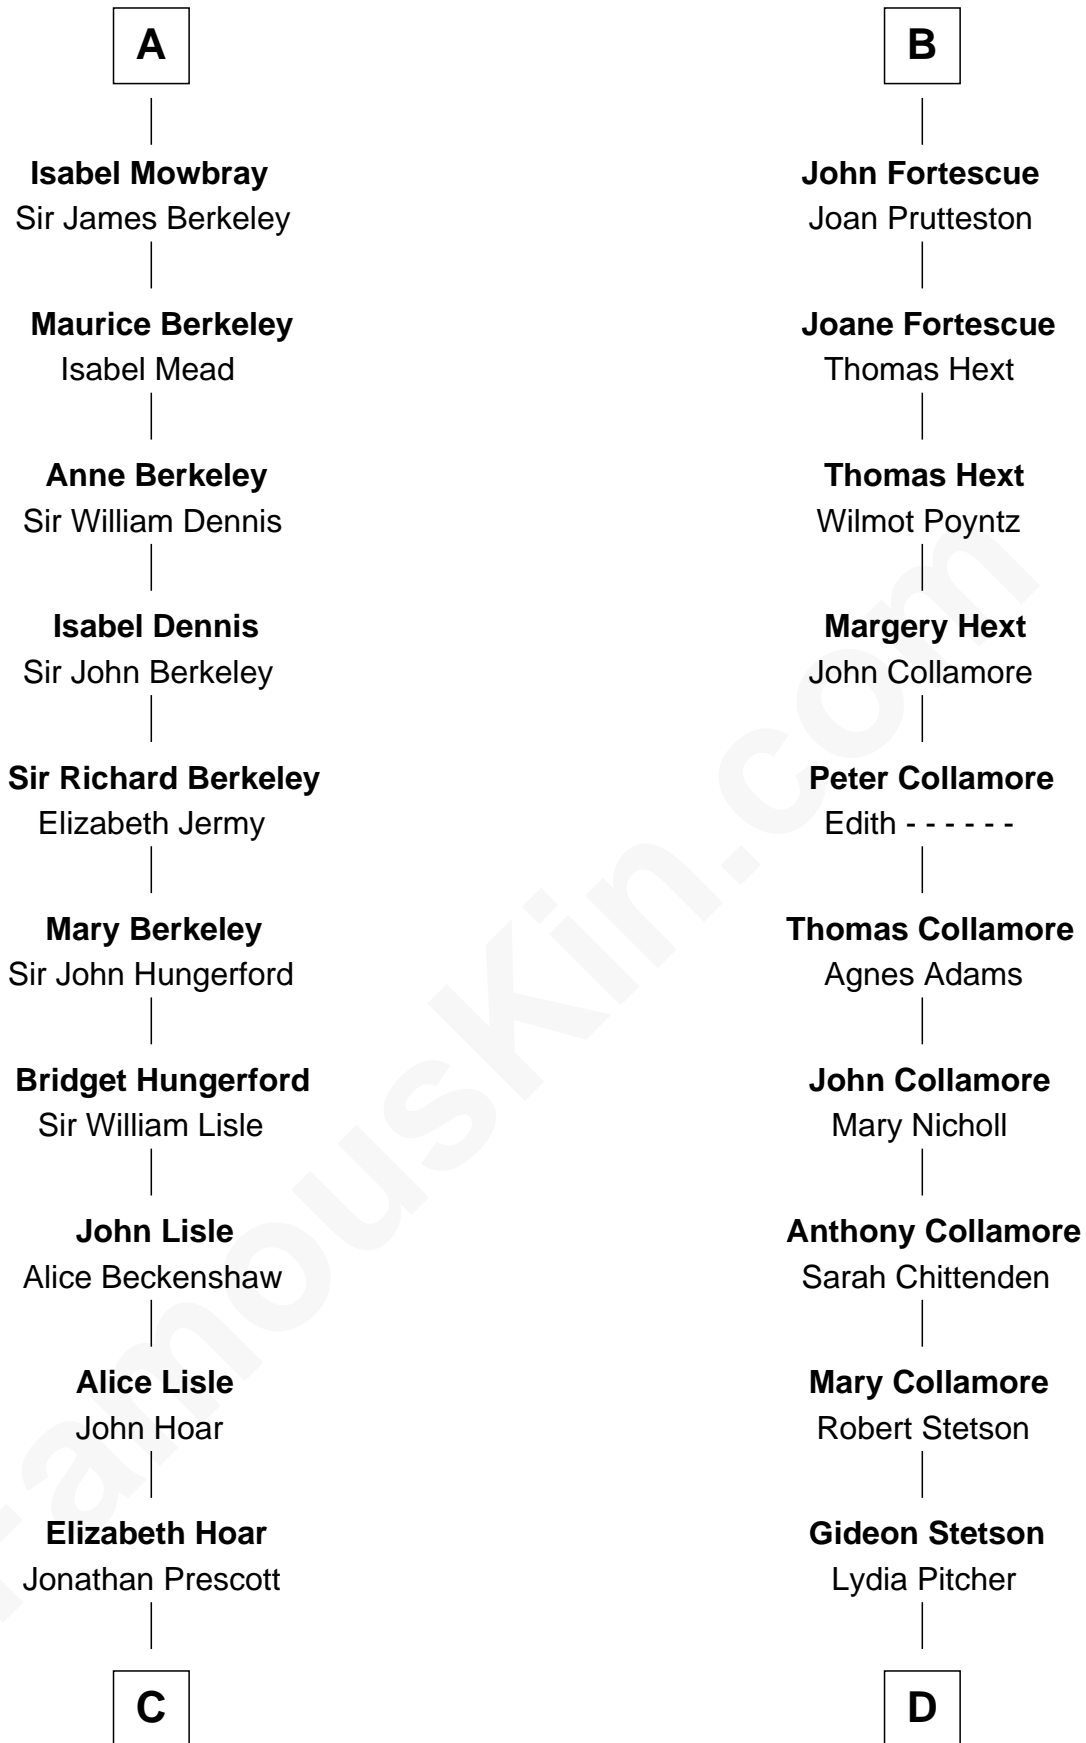

## Relationship Chart of

### Samuel Prescott

*Completed Paul Revere's Midnight Ride*

19th cousin 2 times removed of

### Benton MacKaye

*Co-Founder, Appalachian Trail*

**Sir Geoffrey FitzPiers**

Aveline de Clare

**C**

**Dr. Jonathan Prescott**

Rebecca Bulkeley

**Dr. Abel Prescott**

Abigail Brigham

**Samuel Prescott**

*Completed Paul Revere's Ride*

**D**

**Amos Stetson**

Elizabeth Pray

**Jesse Stetson**

Sarah Dickerman