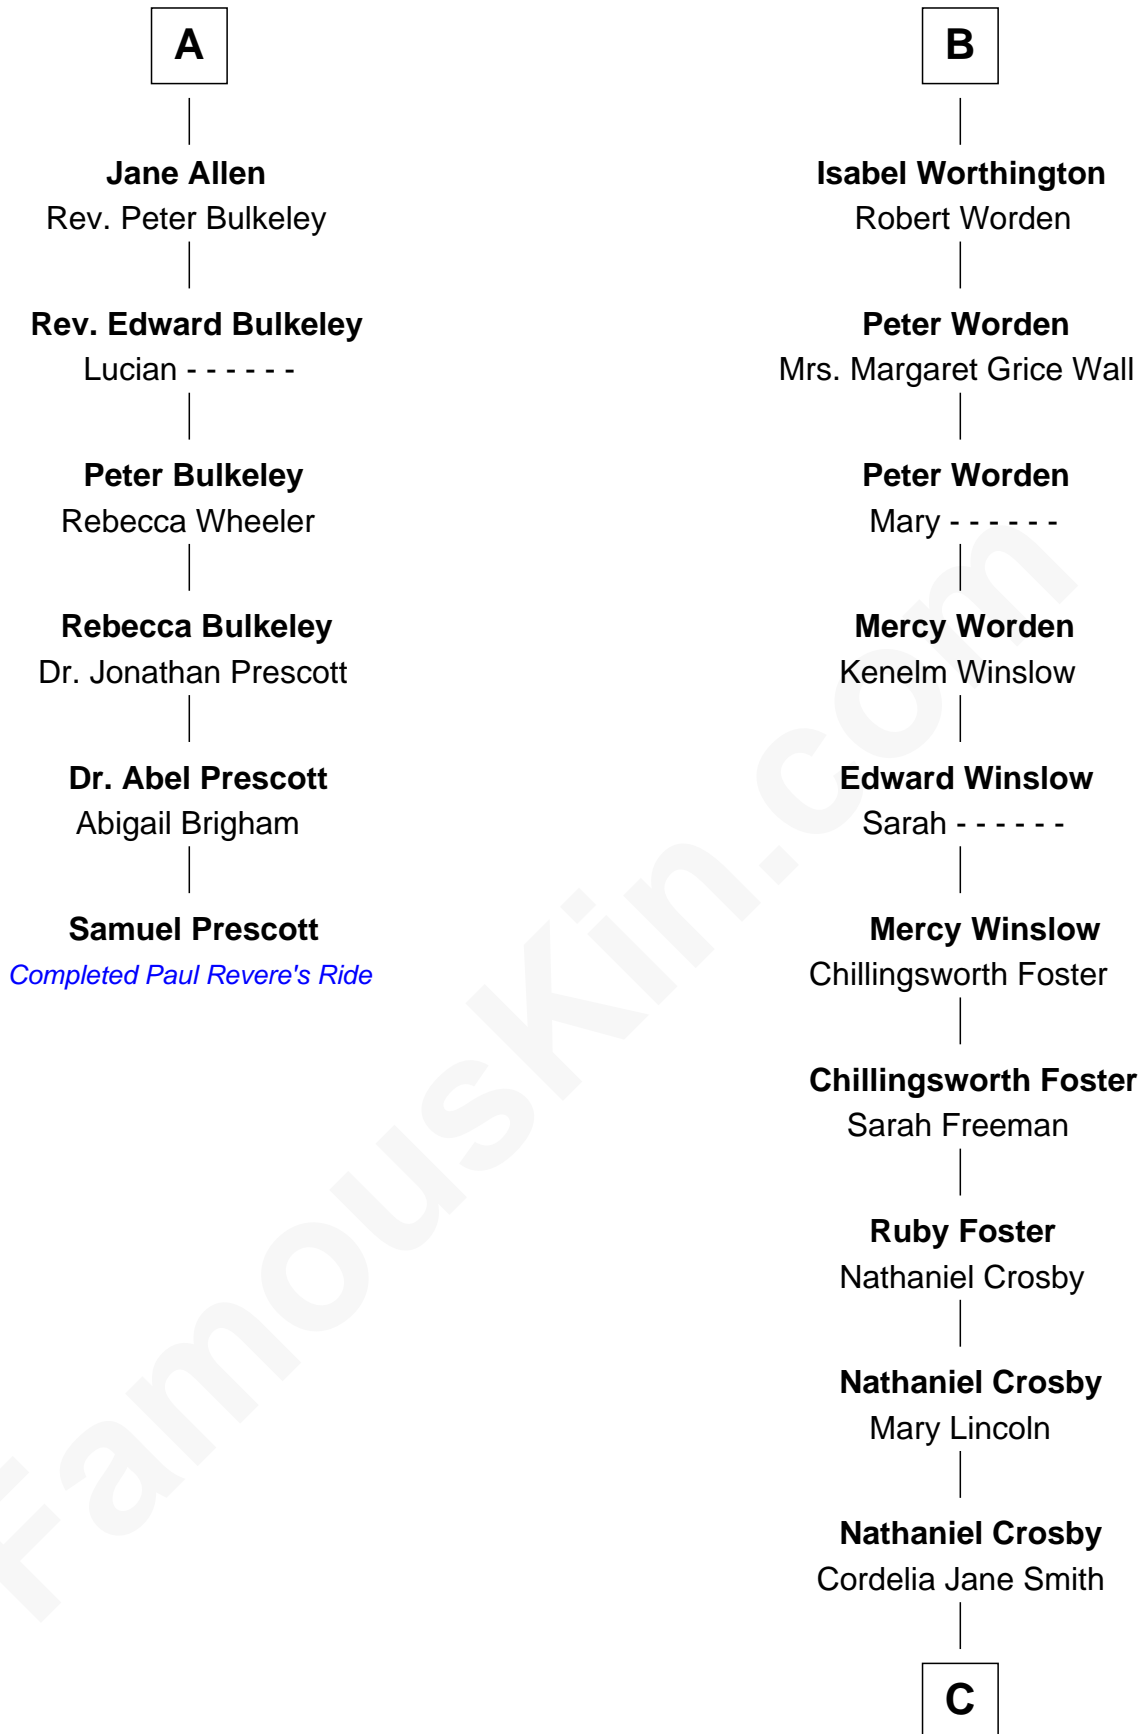

## Relationship Chart of

### Samuel Prescott

*Completed Paul Revere's Midnight Ride*

12th cousin 6 times removed of

### Bing Crosby

*Singer and Movie Actor*

**C**

|  
**Harry Lincoln Crosby**

Catherine Harrigan

|  
**Bing Crosby**

*Singer and Movie Actor*

FamousKin.com