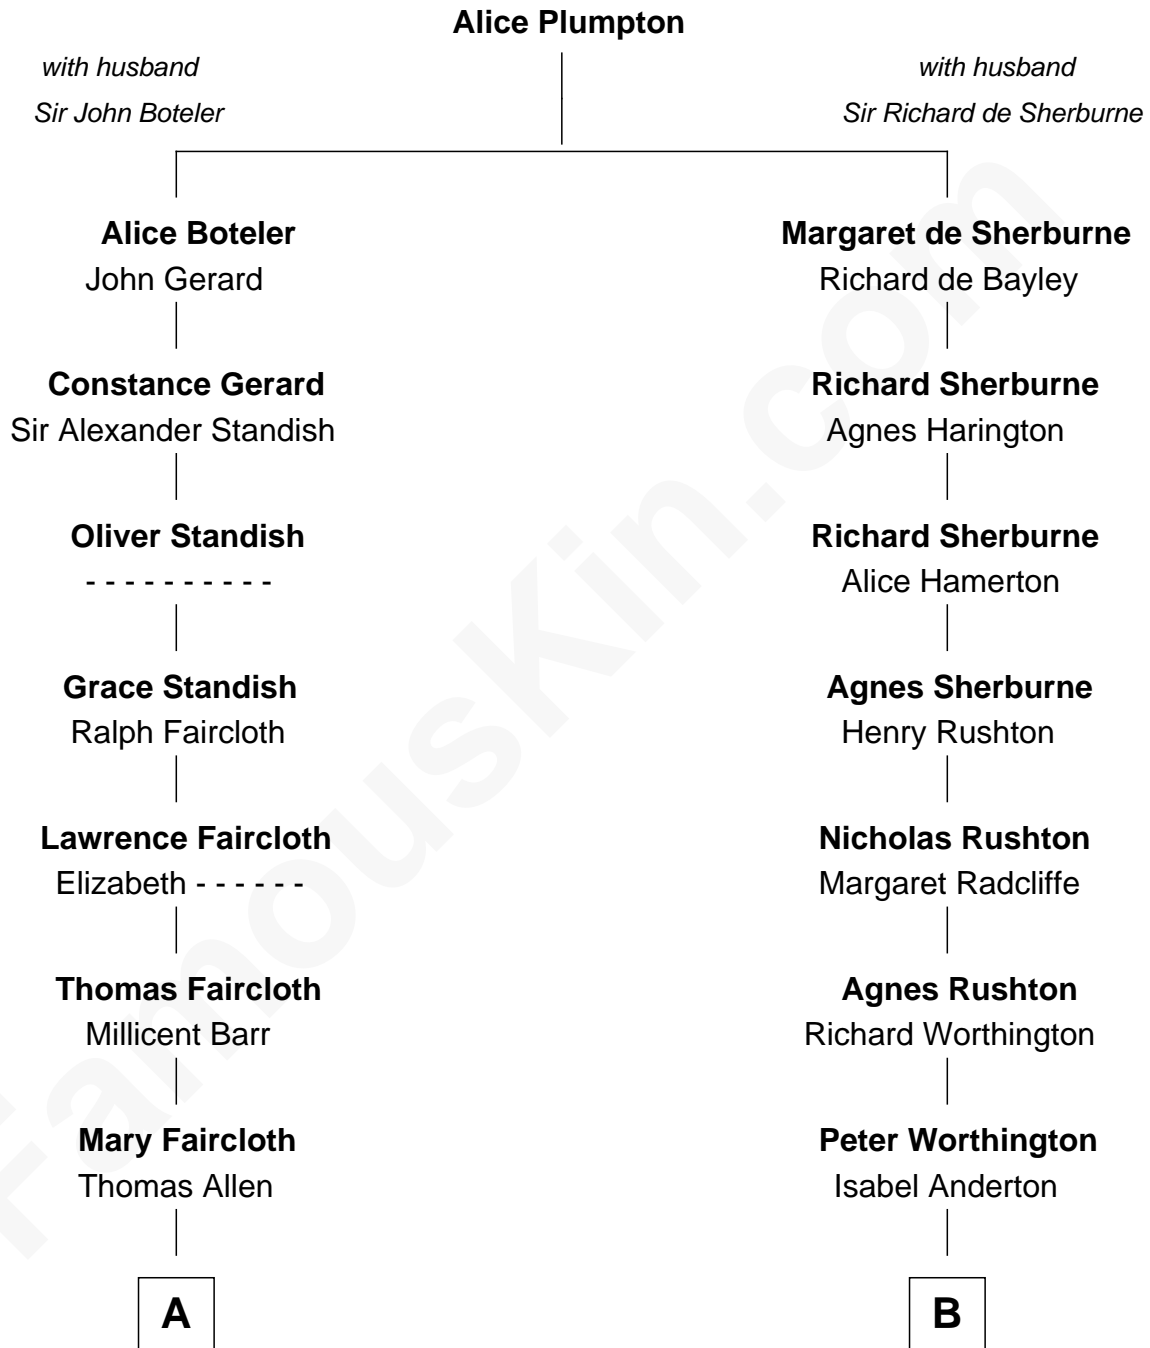

FamousKin.com

Relationship Chart of

Samuel Prescott

Completed Paul Revere's Midnight Ride

12th cousin 6 times removed of

Bing Crosby

Singer and Movie Actor