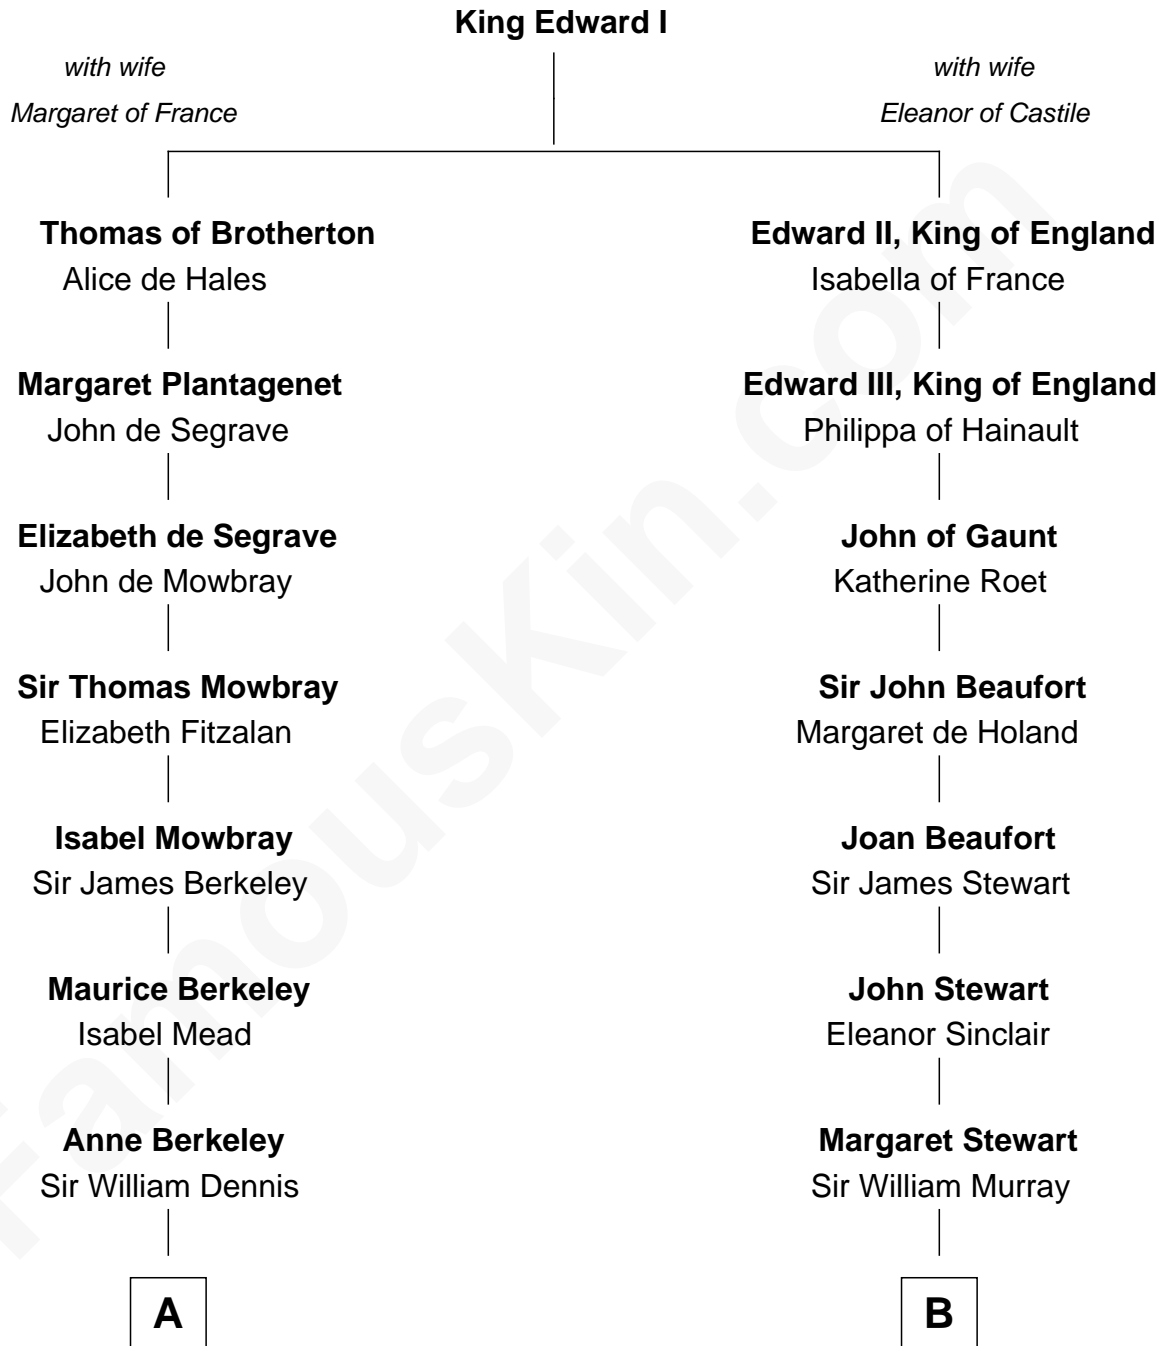

## Relationship Chart of

### Samuel Prescott

*Completed Paul Revere's Midnight Ride*

13th cousin 3 times removed of

### Major John Pitcairn

*British Commander at Battle of Lexington*

**A**

**Isabel Dennis**  
Sir John Berkeley

**Sir Richard Berkeley**  
Elizabeth Jermy

**Mary Berkeley**  
Sir John Hungerford

**Bridget Hungerford**  
Sir William Lisle