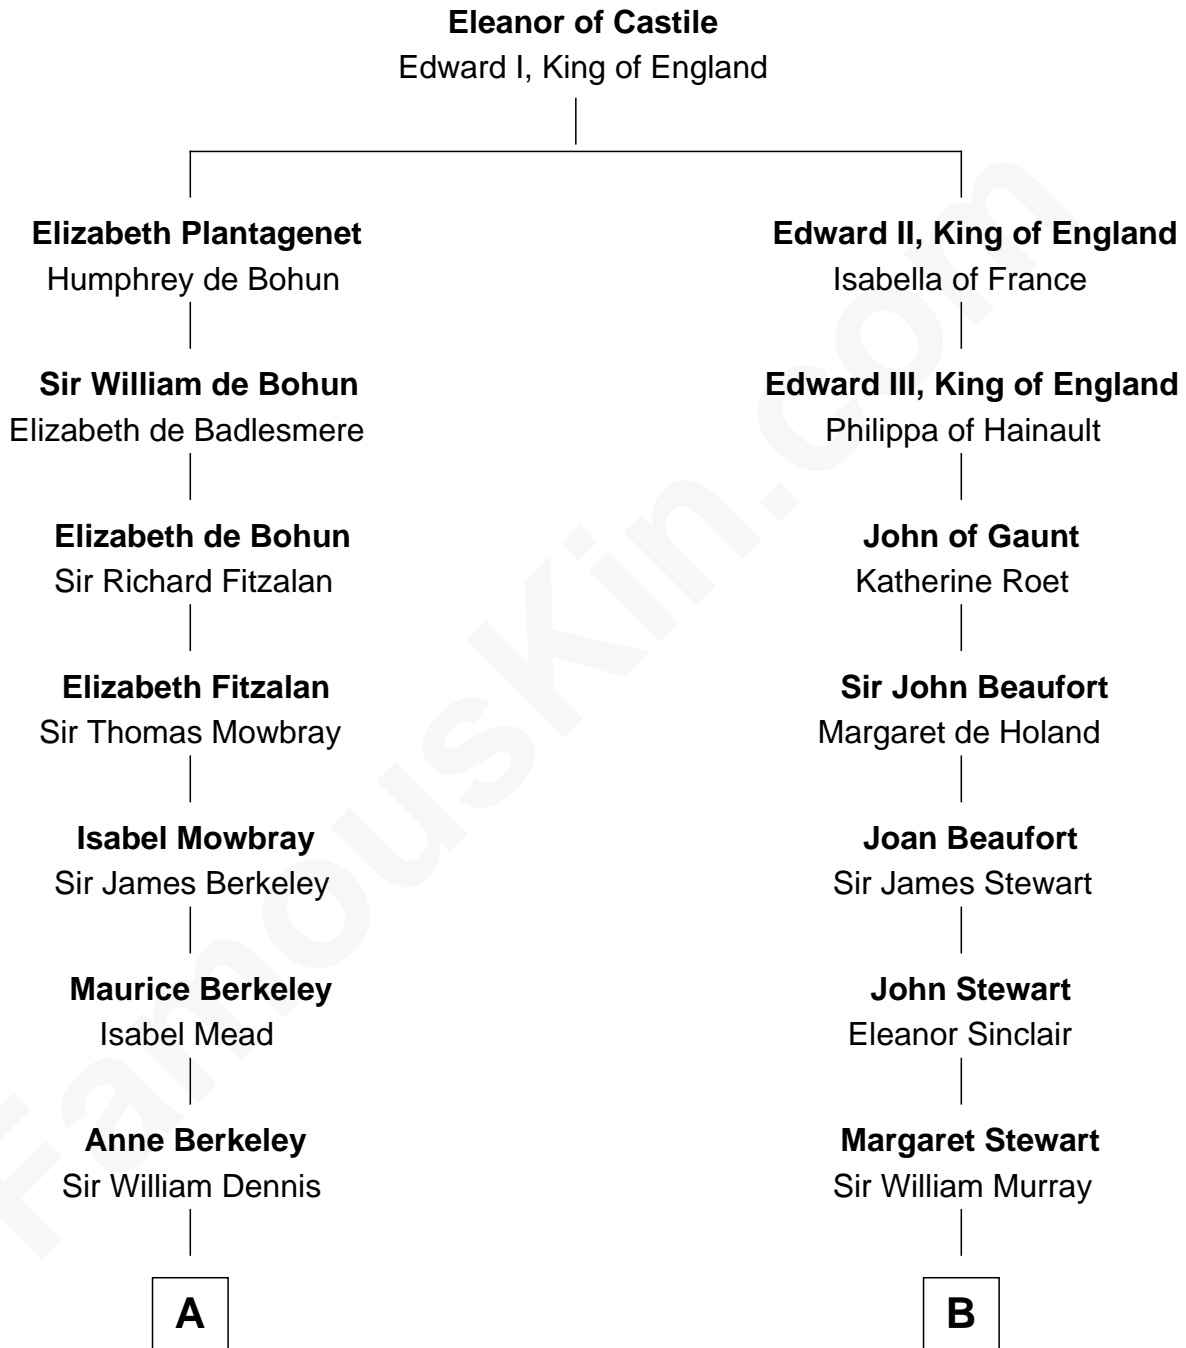

## Relationship Chart of

### Samuel Prescott

*Completed Paul Revere's Midnight Ride*

13th cousin 3 times removed of

### Major John Pitcairn

*British Commander at Battle of Lexington*

**A**

**Isabel Dennis**  
Sir John Berkeley

**Sir Richard Berkeley**  
Elizabeth Jermy

**Mary Berkeley**  
Sir John Hungerford

**Bridget Hungerford**  
Sir William Lisle