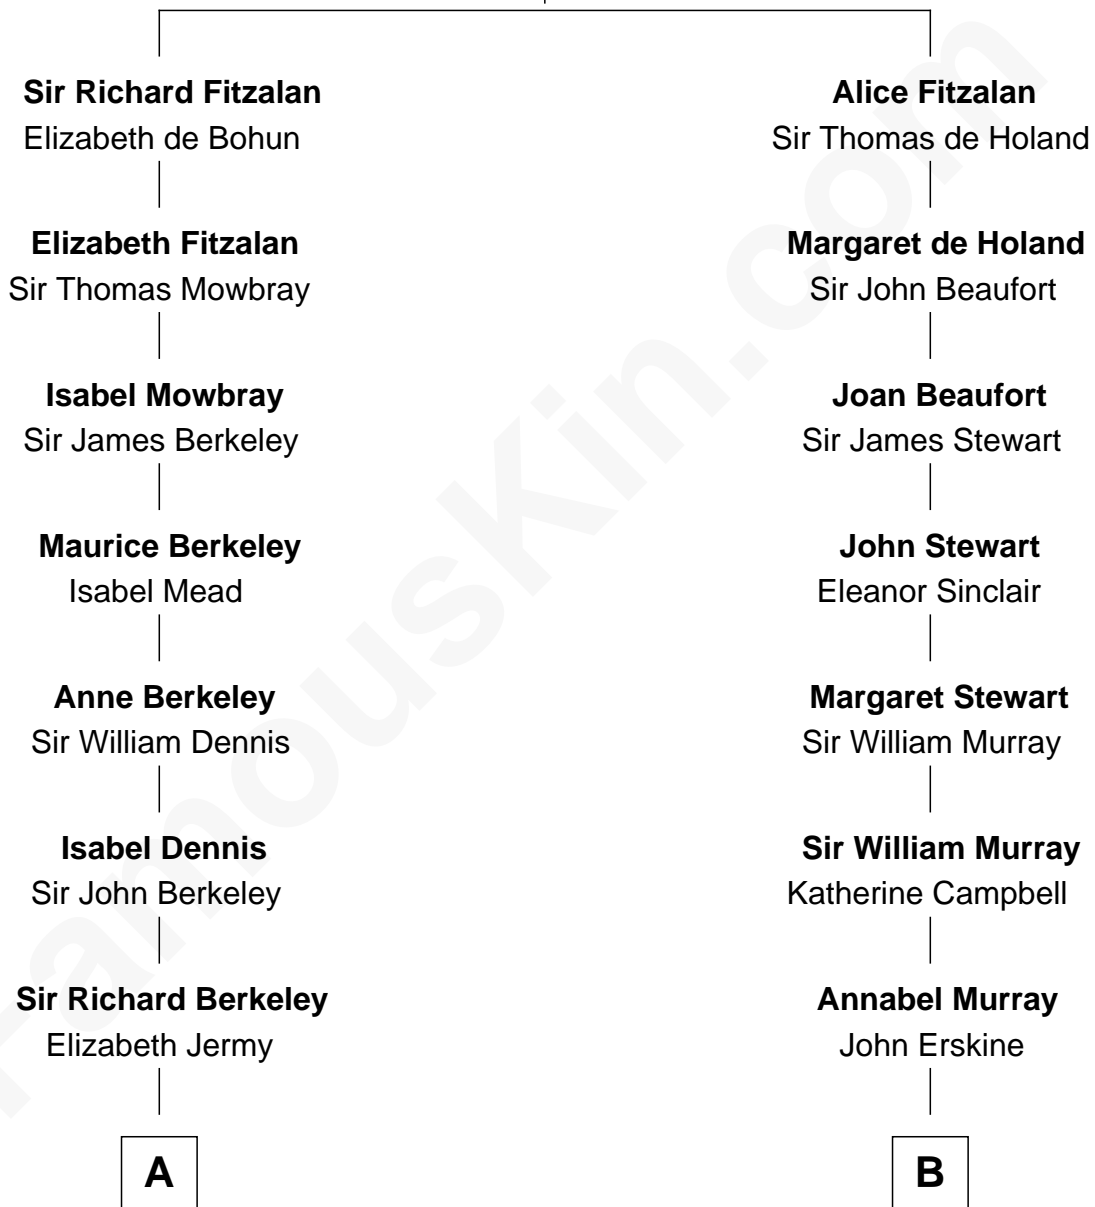

FamousKin.com

Relationship Chart of

Samuel Prescott

Completed Paul Revere's Midnight Ride

11th cousin 3 times removed of

Major John Pitcairn

British Commander at Battle of Lexington

Richard Fitzalan
Eleanor Plantagenet

A

Mary Berkeley
Sir John Hungerford

Bridget Hungerford
Sir William Lisle

John Lisle
Alice Beckenshaw

Alice Lisle
John Hoar

Elizabeth Hoar
Jonathan Prescott

Dr. Jonattan Prescott
Rebecca Bulkeley

Dr. Abel Prescott
Abigail Brigham

Samuel Prescott
Completed Paul Revere's Ride

B

John Erskine
Mary Stewart

Sir Charles Erskine
Mary Hope

Mary Erskine
William Hamilton

Katherine Hamilton
Rev. David Pitcairn

Major John Pitcairn
British Commander at Lexington