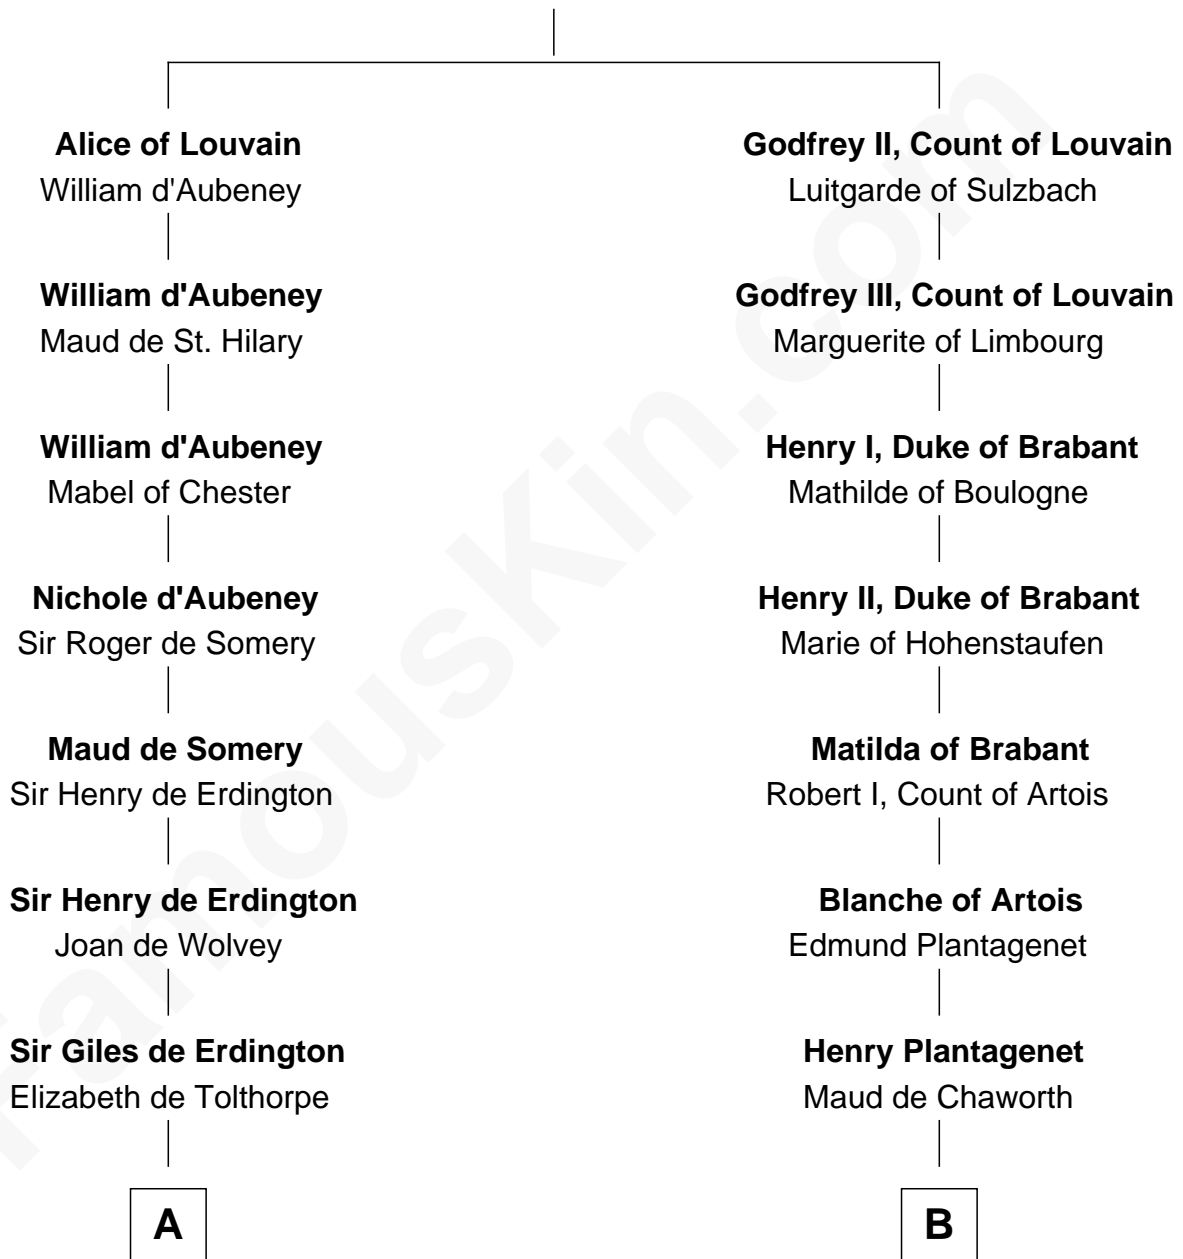

## Relationship Chart of

### Samuel Prescott

*Completed Paul Revere's Midnight Ride*

19th cousin of

### Major John Pitcairn

*British Commander at Battle of Lexington*

**Gottfried I, Count of Louvain**

Ide de Chiny

**C**

**Rebecca Bulkeley**  
Dr. Jonathan Prescott

**Dr. Abel Prescott**  
Abigail Brigham

**Samuel Prescott**  
*Completed Paul Revere's Ride*