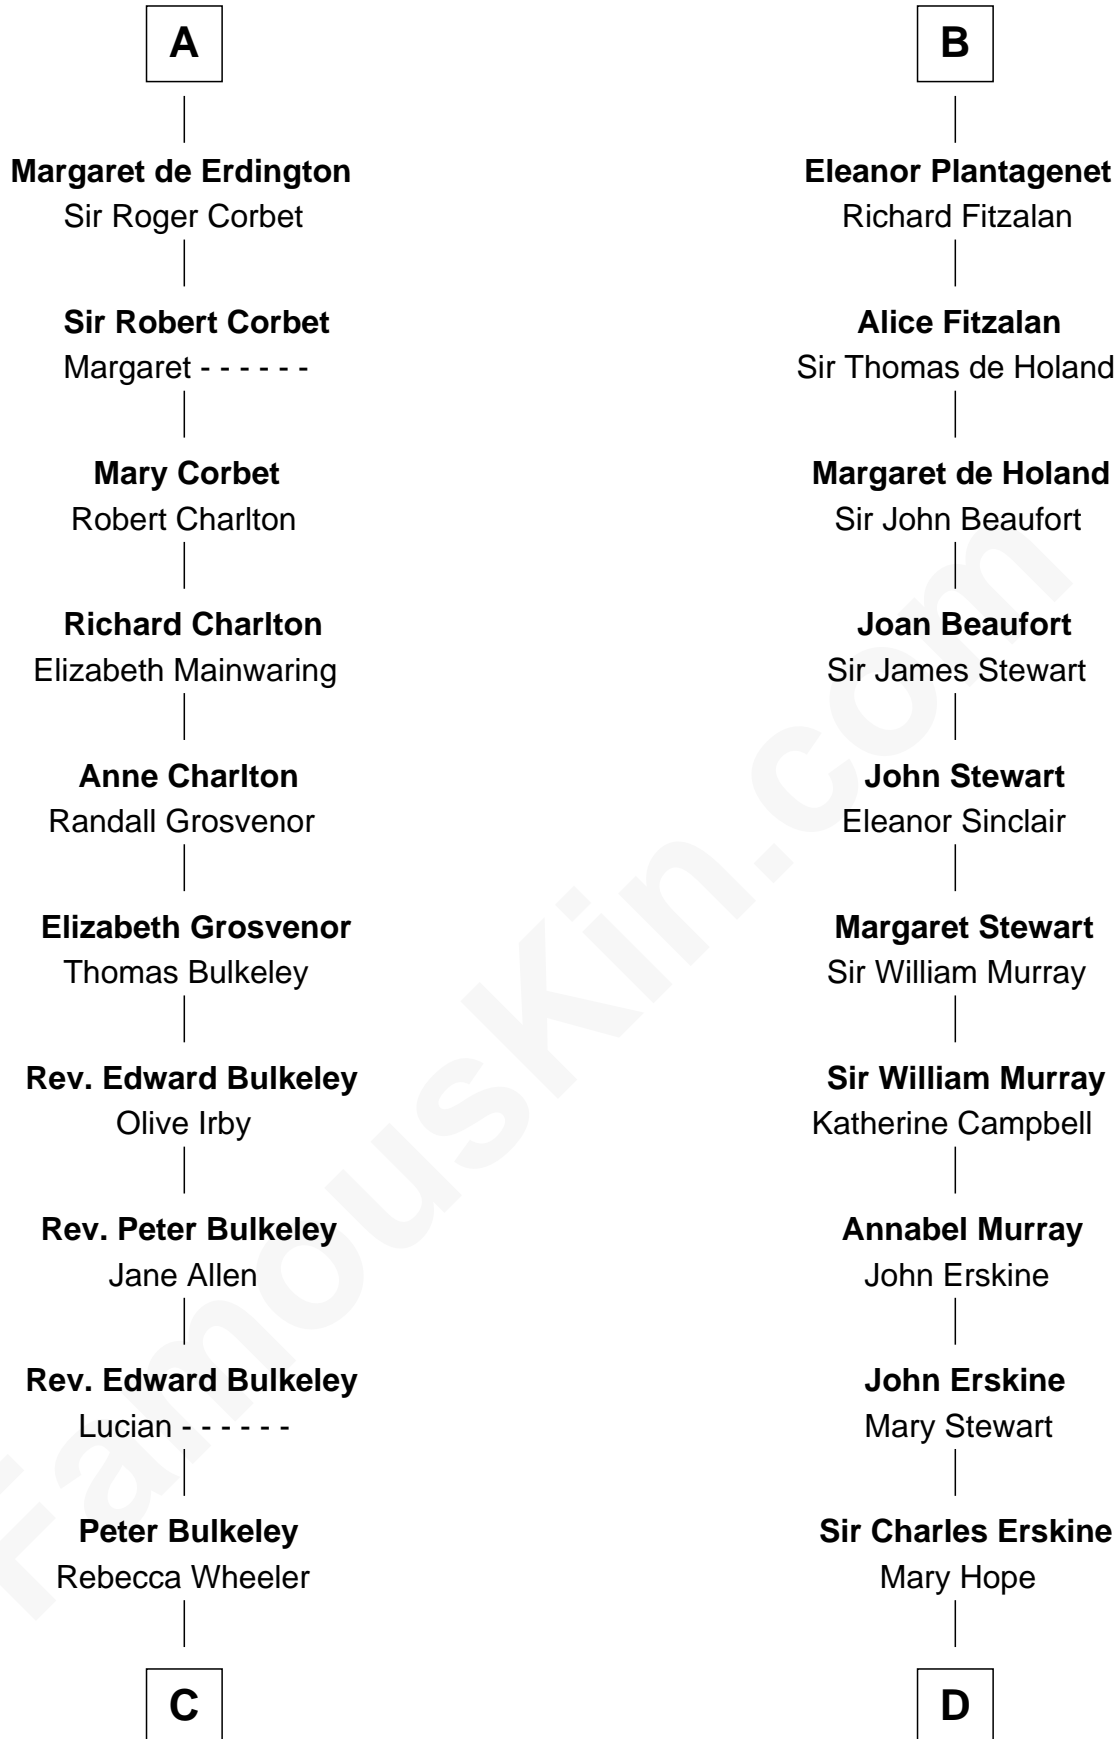

## Relationship Chart of

### Samuel Prescott

*Completed Paul Revere's Midnight Ride*

19th cousin of

### Major John Pitcairn

*British Commander at Battle of Lexington*

**Gottfried I, Count of Louvain**

Ide de Chiny

**C**

**Rebecca Bulkeley**  
Dr. Jonathan Prescott

**Dr. Abel Prescott**  
Abigail Brigham

**Samuel Prescott**  
*Completed Paul Revere's Ride*

**D**

**Mary Erskine**  
William Hamilton

**Katherine Hamilton**  
Rev. David Pitcairn

**Major John Pitcairn**  
*British Commander at Lexington*

FamousKin.com