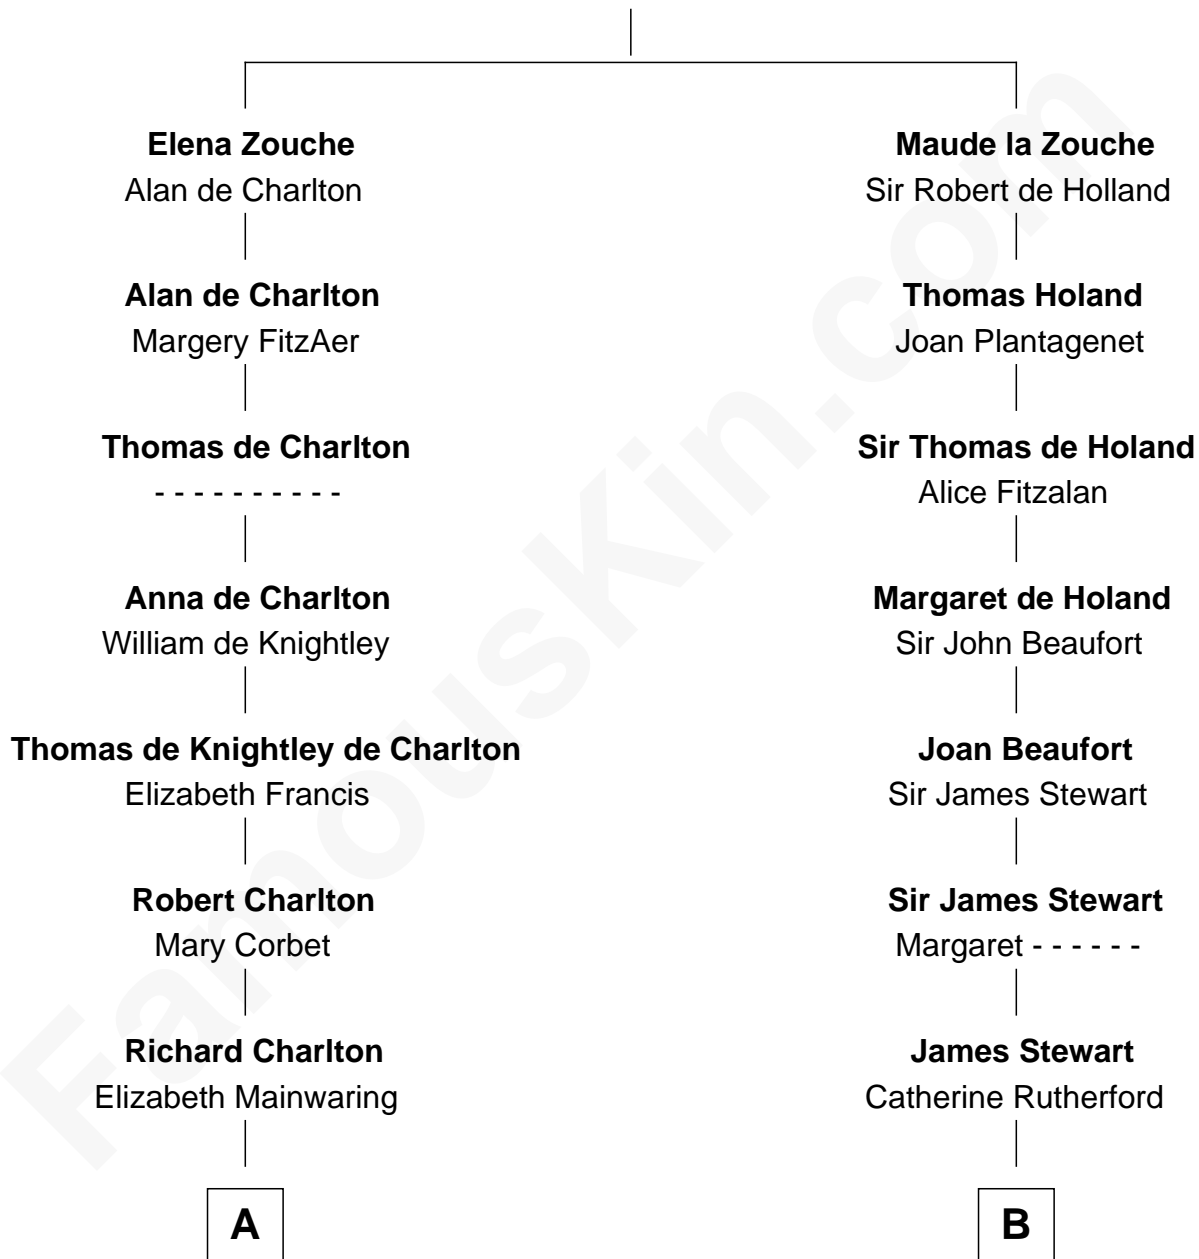

FamousKin.com

Relationship Chart of

Samuel Prescott

Completed Paul Revere's Midnight Ride

15th cousin 2 times removed of

Noel Coward

Playwright, Actor, and Songwriter

Sir Alan la Zouche
Eleanor de Segrave

A

Anne Charlton
Randall Grosvenor

Elizabeth Grosvenor
Thomas Bulkeley

Rev. Edward Bulkeley
Olive Irby

Rev. Peter Bulkeley
Jane Allen

Rev. Edward Bulkeley
Lucian - - - - -

Peter Bulkeley
Rebecca Wheeler

Rebecca Bulkeley
Dr. Jonathan Prescott

Dr. Abel Prescott
Abigail Brigham

Samuel Prescott
Completed Paul Revere's Ride

B

William Stewart
Christian Hay

James Stewart
Katherine Kerr

Janet Stewart
John Veatch

Alexander Veitch
Margaret Scott

William Veitch
- - - - -