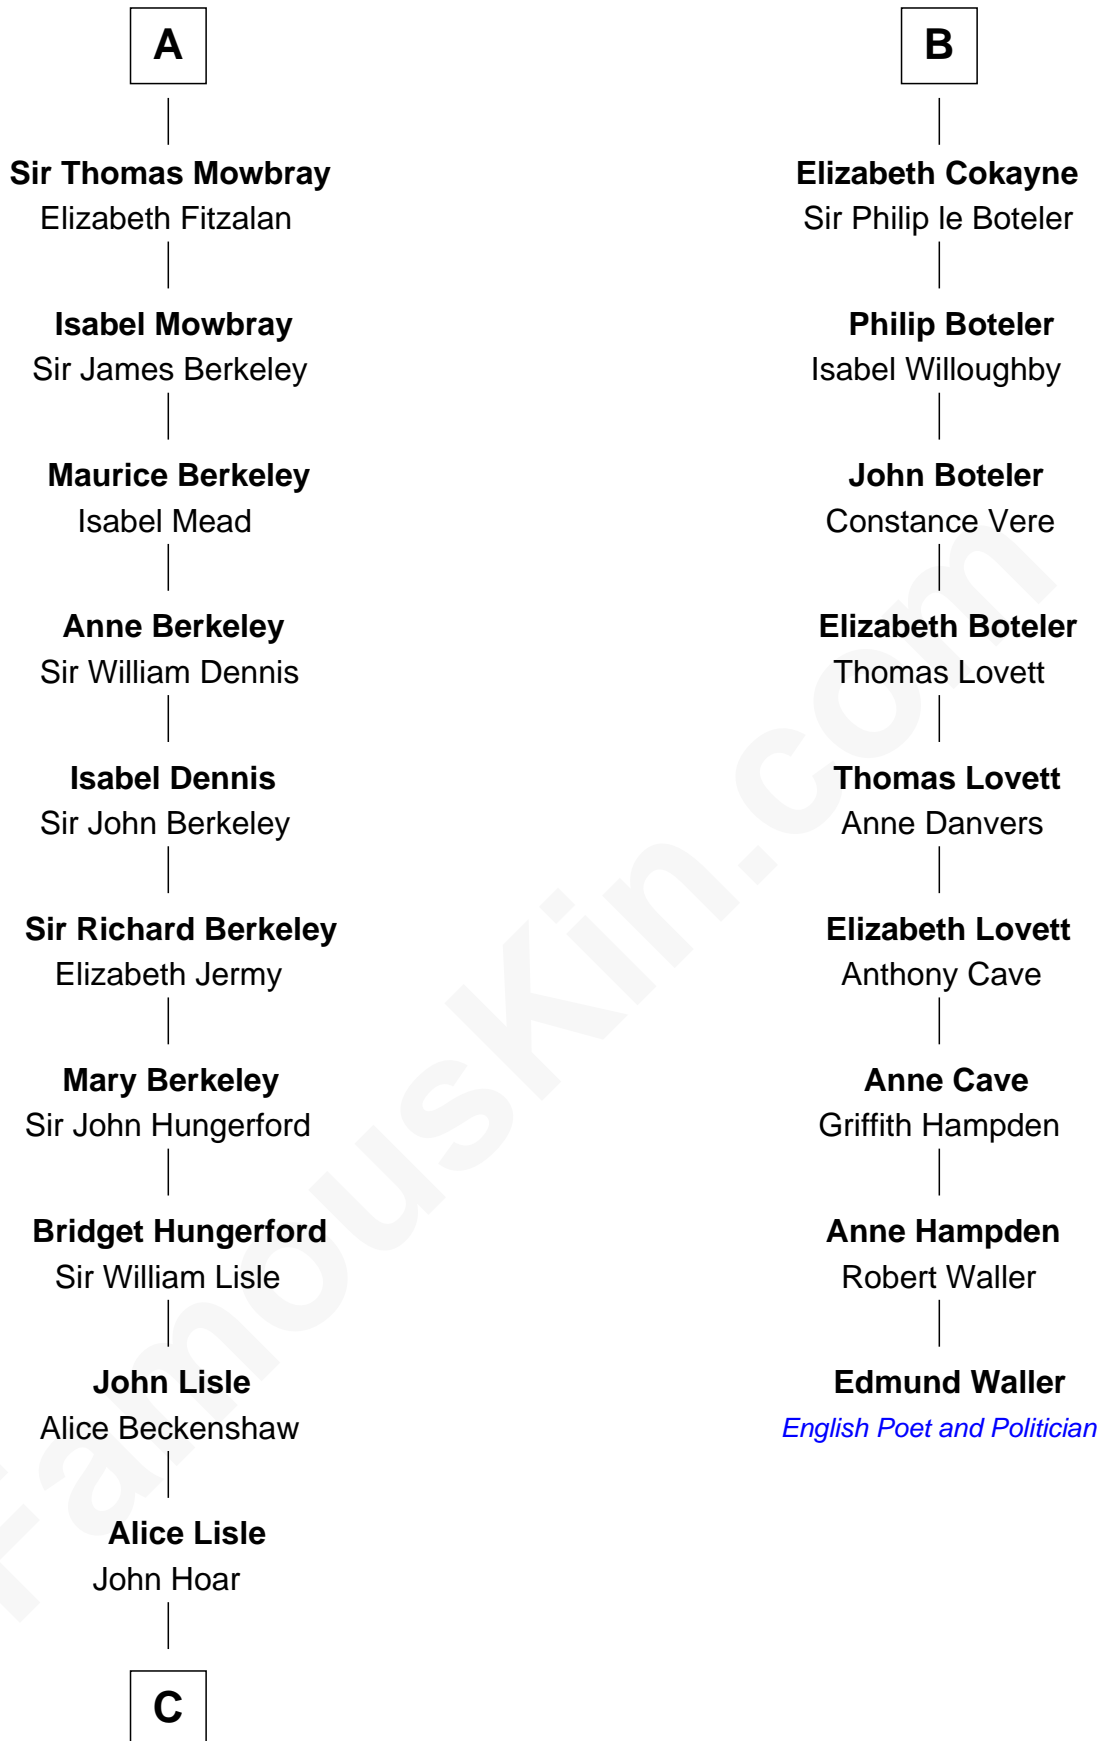

### Samuel Prescott

*Completed Paul Revere's Midnight Ride*

15th cousin 5 times removed of

### Edmund Waller

*English Poet and Politician*

**Roger le Bigod**

Ida de Tony

**C**

**Elizabeth Hoar**  
Jonathan Prescott

**Dr. Jonathan Prescott**  
Rebecca Bulkeley

**Dr. Abel Prescott**  
Abigail Brigham

**Samuel Prescott**  
*Completed Paul Revere's Ride*

FamousKin.com