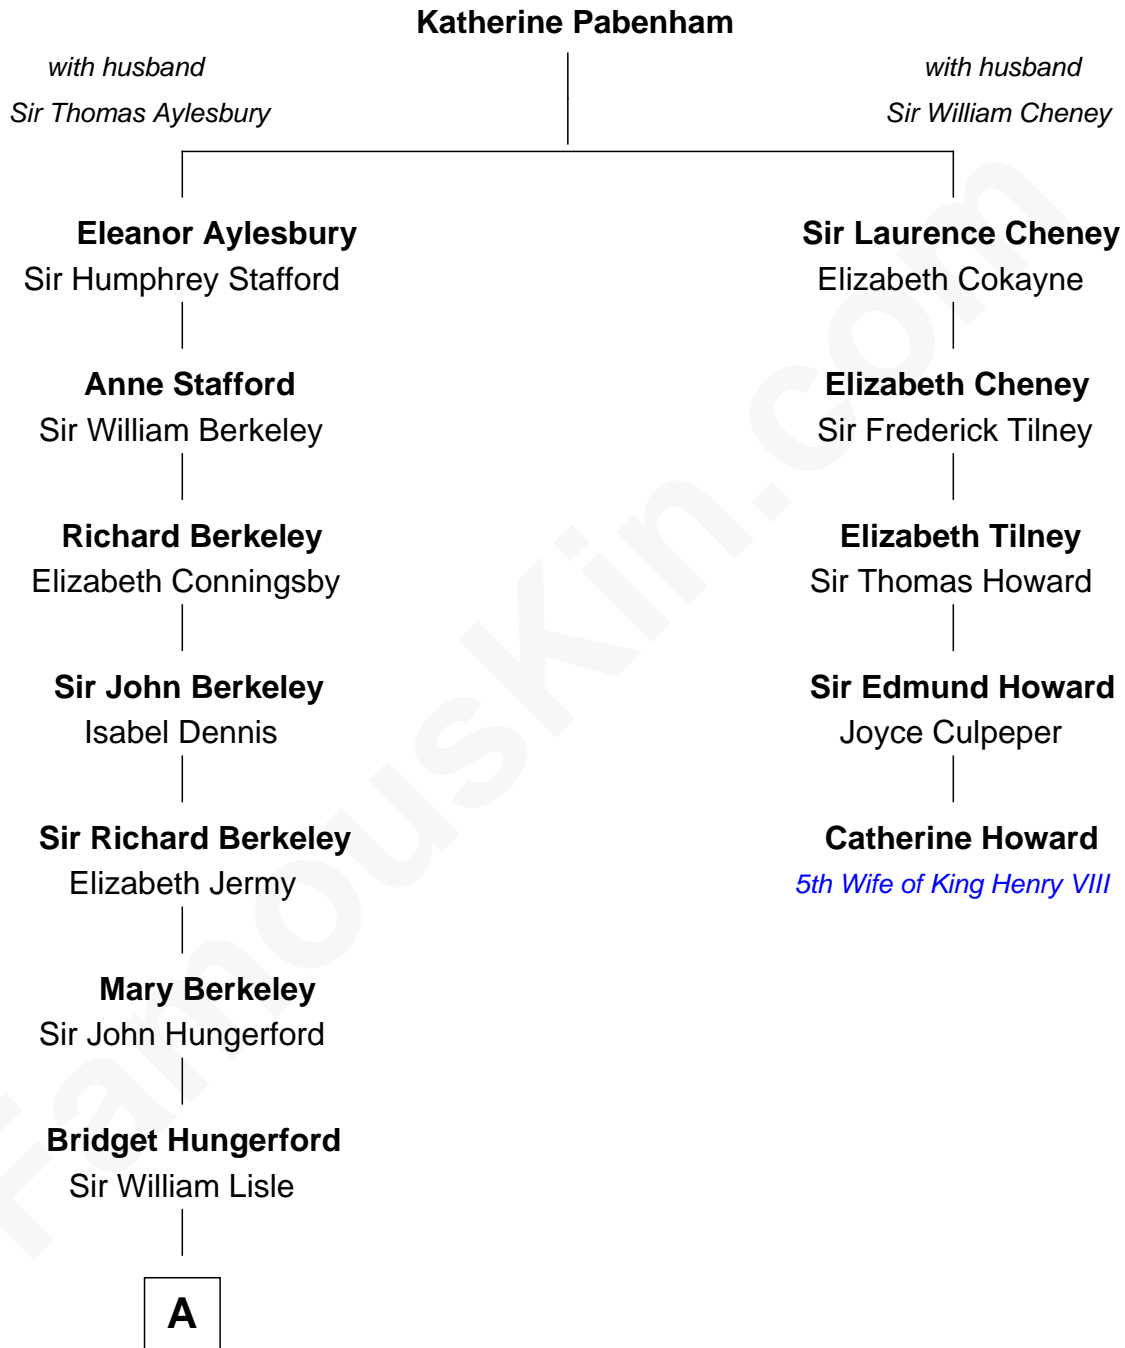

FamousKin.com

Relationship Chart of

Samuel Prescott

Completed Paul Revere's Midnight Ride

4th cousin 8 times removed of

Catherine Howard

5th Wife of King Henry VIII

A

—
John Lisle

Alice Beckenshaw

—
Alice Lisle

John Hoar

—
Elizabeth Hoar

Jonathan Prescott

—
Dr. Jonathan Prescott

Rebecca Bulkeley

—
Dr. Abel Prescott

Abigail Brigham

—
Samuel Prescott

Completed Paul Revere's Ride

FamousKin.com