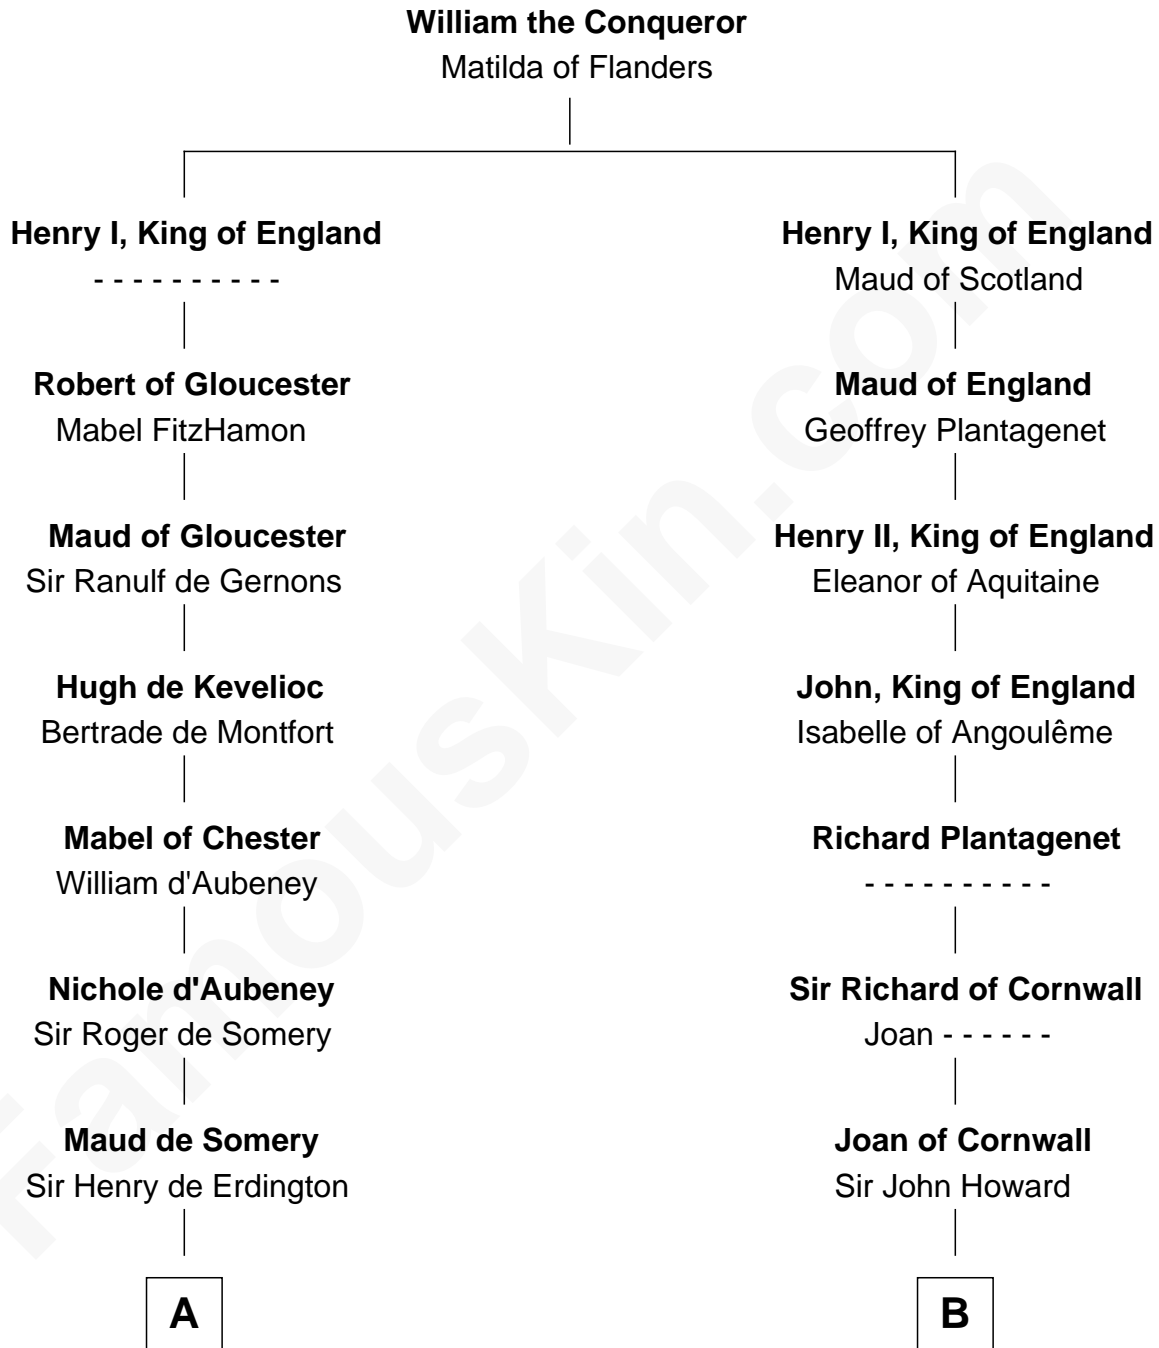

## Relationship Chart of

### Samuel Prescott

*Completed Paul Revere's Midnight Ride*

14th cousin 7 times removed of

**Catherine Howard**

*5th Wife of King Henry VIII*

**C**

Rev. Edward Bulkeley

Lucian - - - - -

**Peter Bulkeley**

Rebecca Wheeler

**Rebecca Bulkeley**

Dr. Jonathan Prescott

**Dr. Abel Prescott**

Abigail Brigham

**Samuel Prescott**

*Completed Paul Revere's Ride*