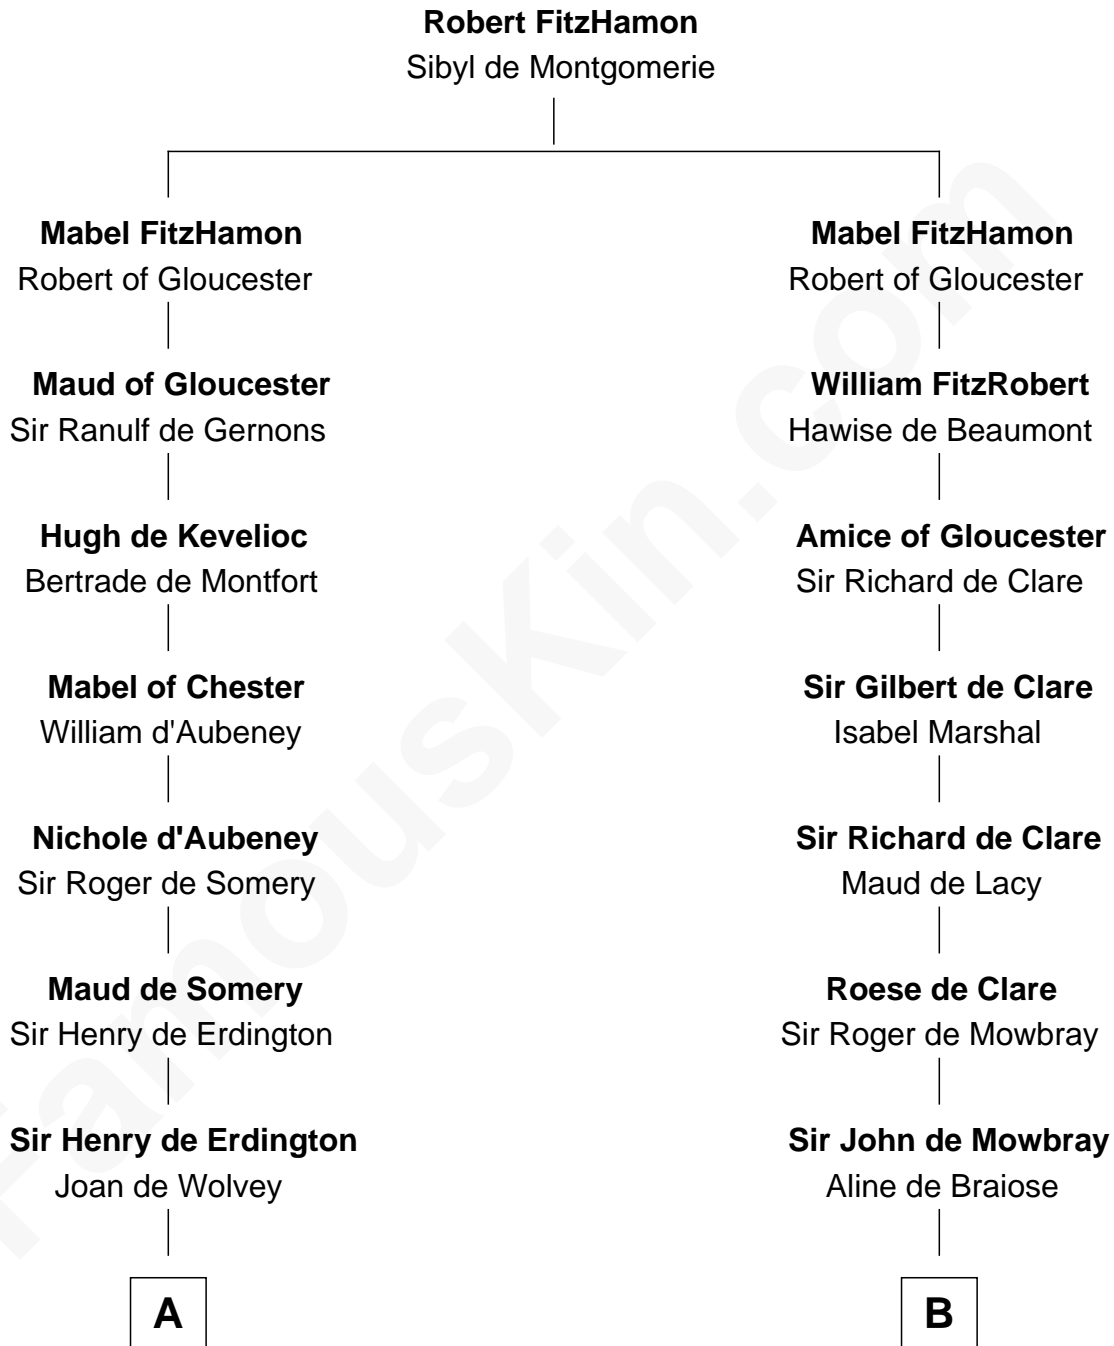

FamousKin.com

Relationship Chart of

Samuel Prescott

Completed Paul Revere's Midnight Ride

14th cousin 6 times removed of

Catherine Howard

5th Wife of King Henry VIII

C

Peter Bulkeley
Rebecca Wheeler

Rebecca Bulkeley
Dr. Jonathan Prescott

Dr. Abel Prescott
Abigail Brigham

Samuel Prescott
Completed Paul Revere's Ride

FamousKin.com