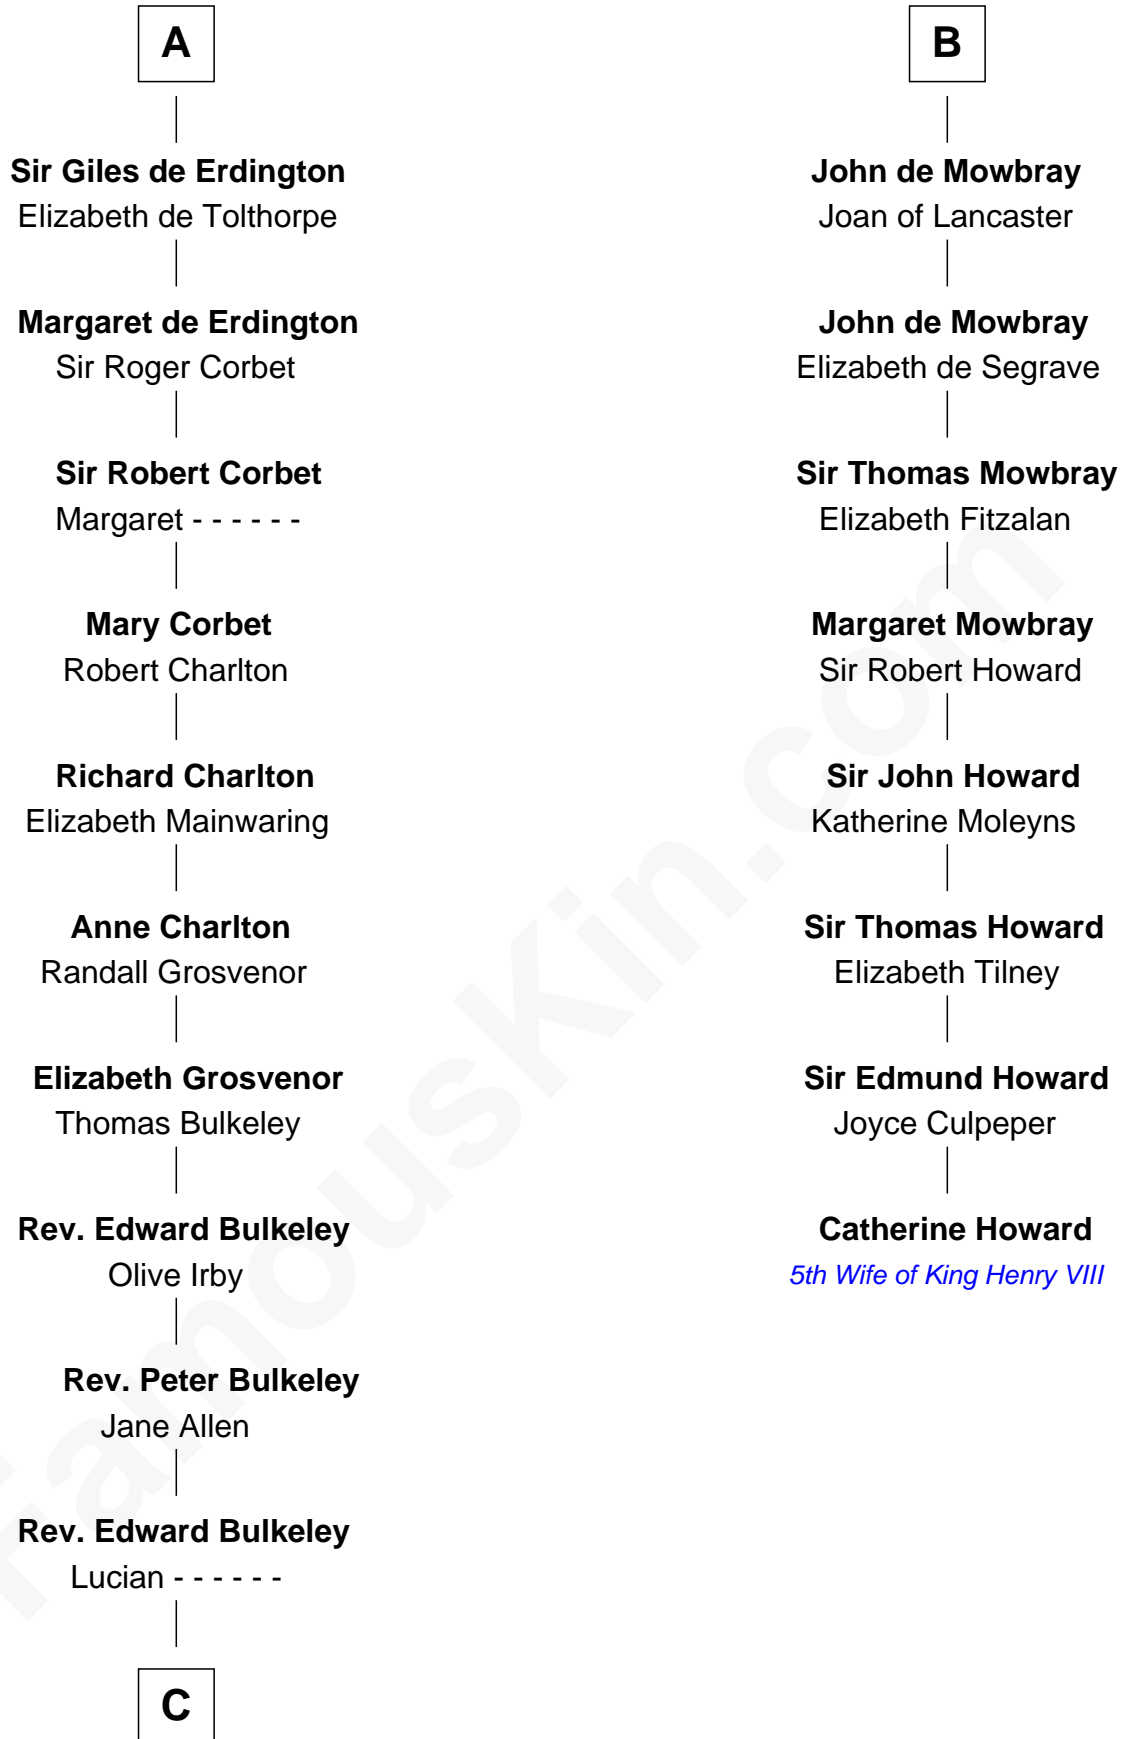

FamousKin.com

Relationship Chart of

Samuel Prescott

Completed Paul Revere's Midnight Ride

14th cousin 6 times removed of

Catherine Howard

5th Wife of King Henry VIII

C

Peter Bulkeley
Rebecca Wheeler

Rebecca Bulkeley
Dr. Jonathan Prescott

Dr. Abel Prescott
Abigail Brigham

Samuel Prescott
Completed Paul Revere's Ride

FamousKin.com