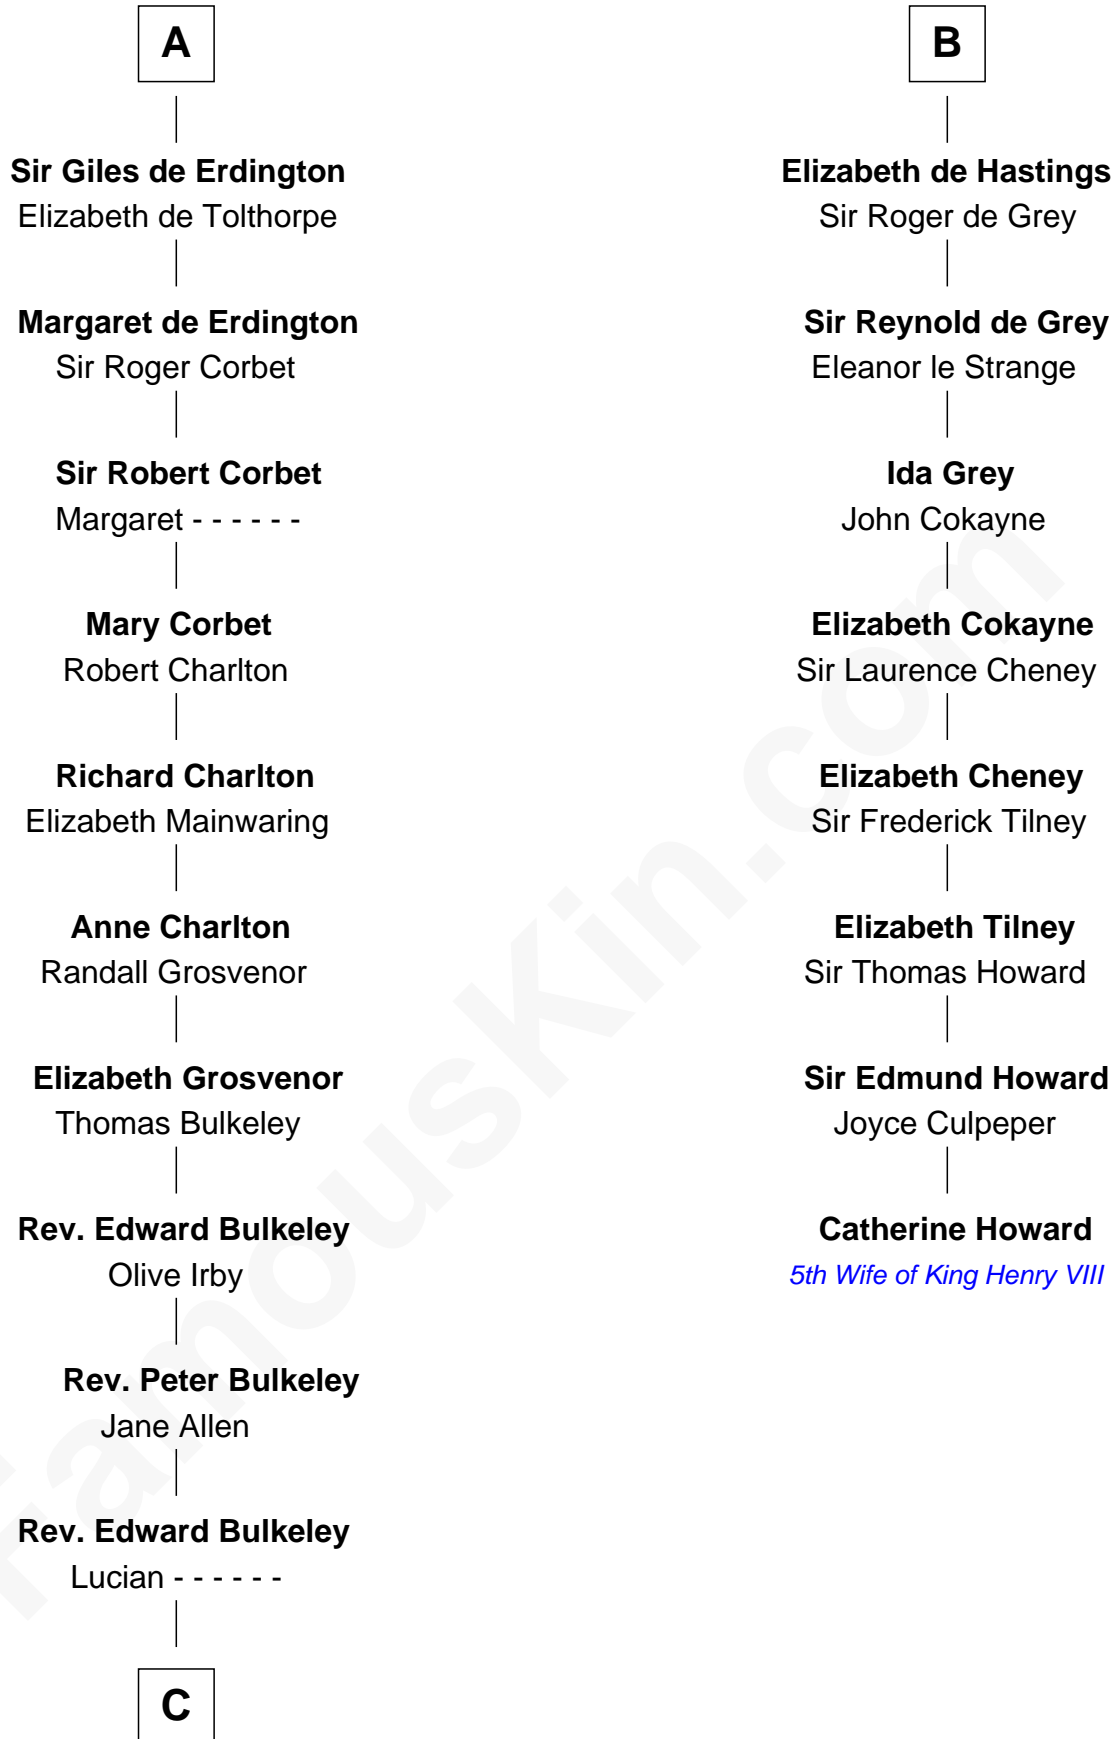

## Relationship Chart of

### Samuel Prescott

*Completed Paul Revere's Midnight Ride*

14th cousin 6 times removed of

### Catherine Howard

*5th Wife of King Henry VIII*

**Ranulf de Briquessart**

Margaret Goz

**C**

**Peter Bulkeley**  
Rebecca Wheeler

**Rebecca Bulkeley**  
Dr. Jonathan Prescott

**Dr. Abel Prescott**  
Abigail Brigham