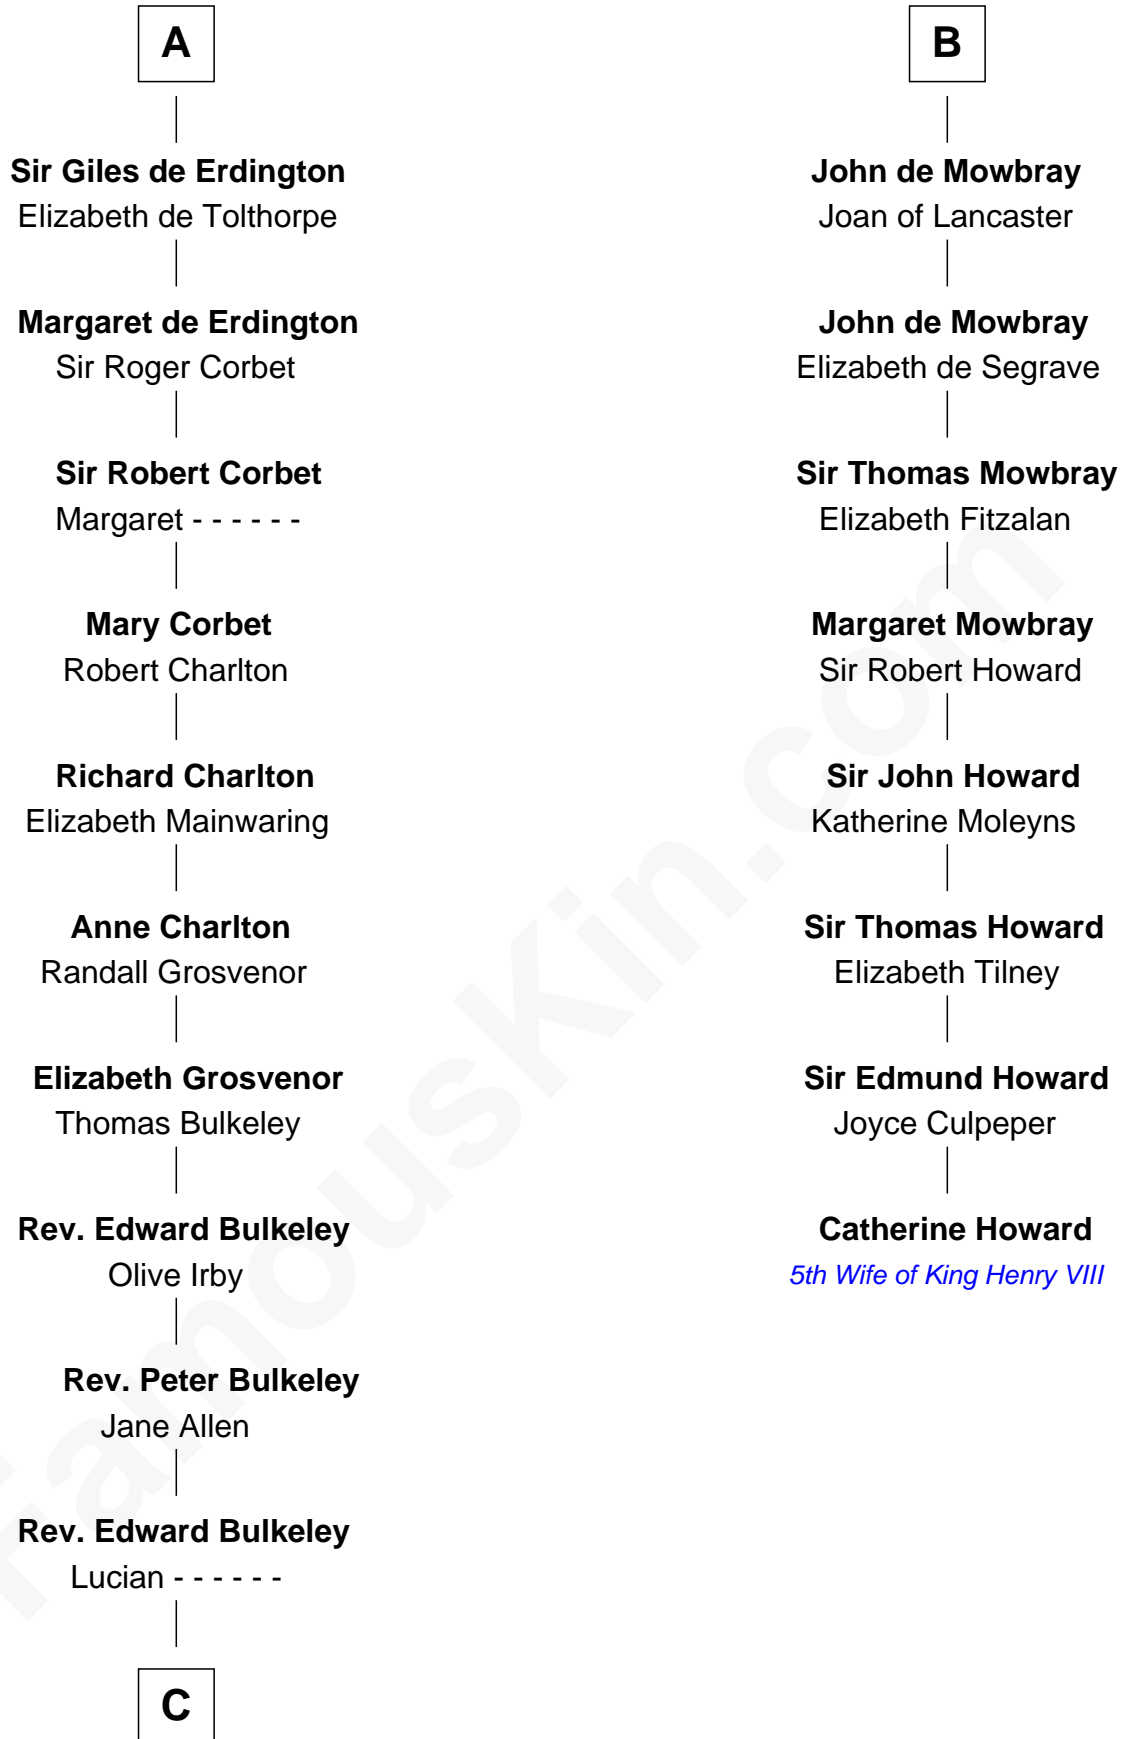

FamousKin.com

Relationship Chart of

Samuel Prescott

Completed Paul Revere's Midnight Ride

14th cousin 6 times removed of

Catherine Howard

5th Wife of King Henry VIII

Roger d'Aubenev

Nele d'Aubenev

Gundred de Gournay

Roger de Mowbray

Alice de Gaunt

Nele de Mowbray

Mabel - - - - -

William de Mowbray

Avice - - - - -

Roger de Mowbray

Maud de Beauchamp

Sir Roger de Mowbray

Roese de Clare

Sir John de Mowbray

Aline de Braiose

B

C