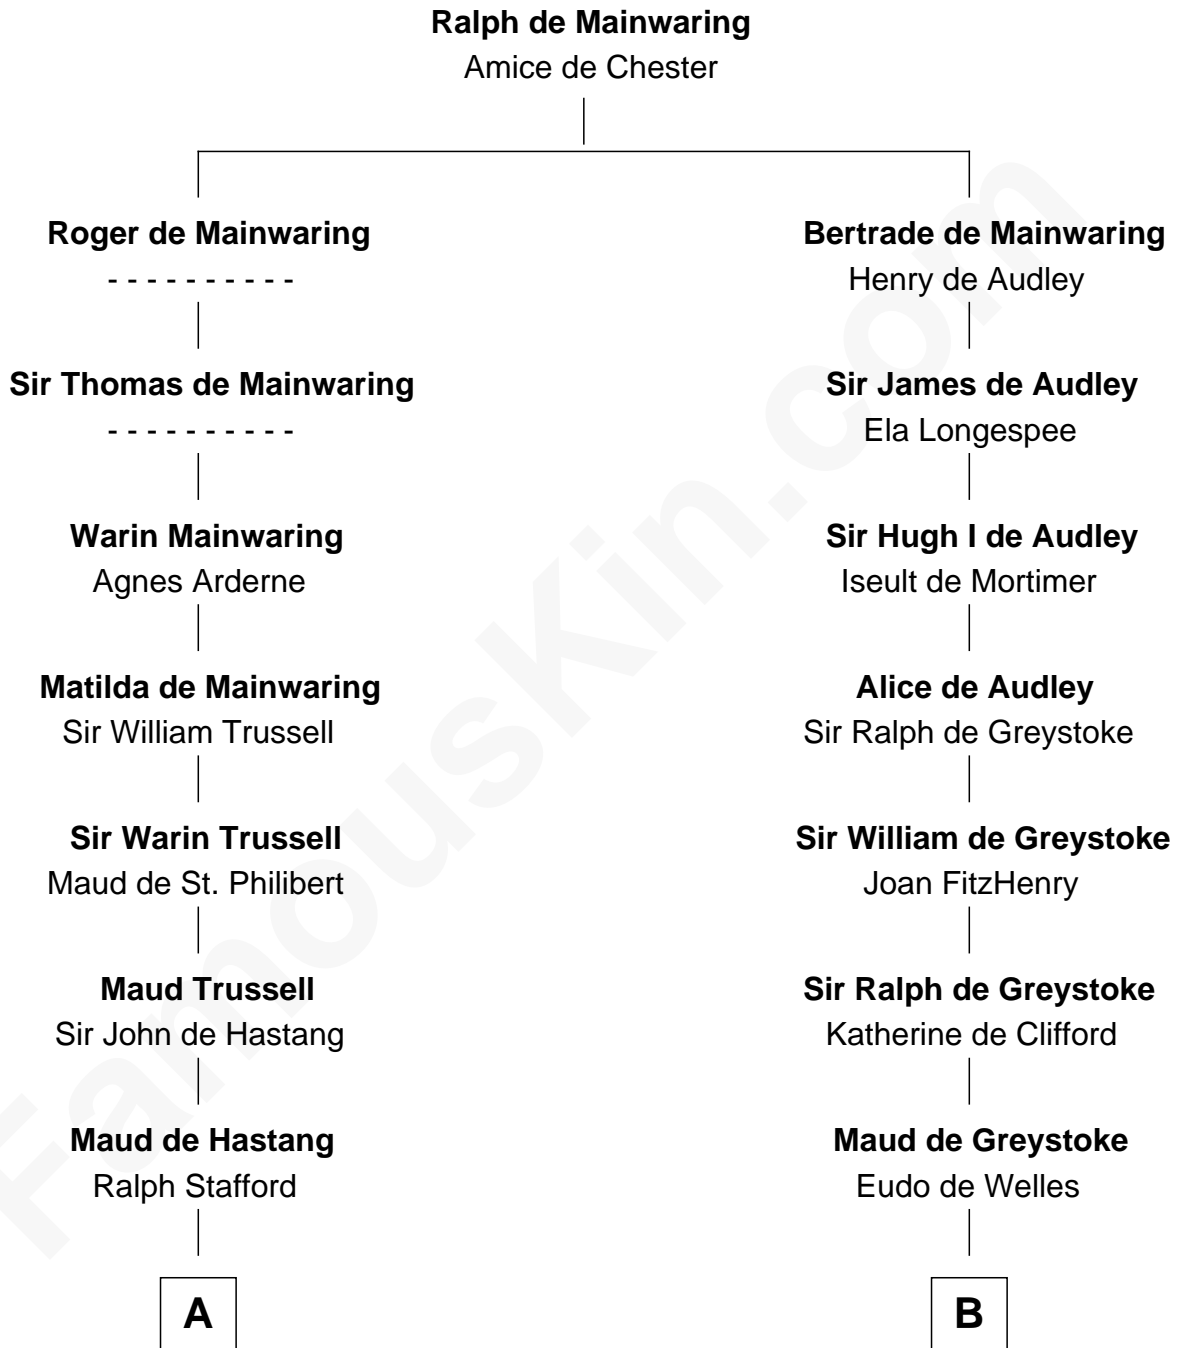

FamousKin.com

Relationship Chart of

Samuel Prescott

Completed Paul Revere's Midnight Ride

20th cousin of

Ralph Waldo Emerson
American Poet

C

Elizabeth Hoar
Jonathan Prescott

Dr. Jonathan Prescott
Rebecca Bulkeley

Dr. Abel Prescott
Abigail Brigham

Samuel Prescott
Completed Paul Revere's Ride

D

Mary Moody
Rev. Joseph Emerson

Rev. William Emerson
Phebe Bliss

Rev. William Emerson
Ruth Haskins