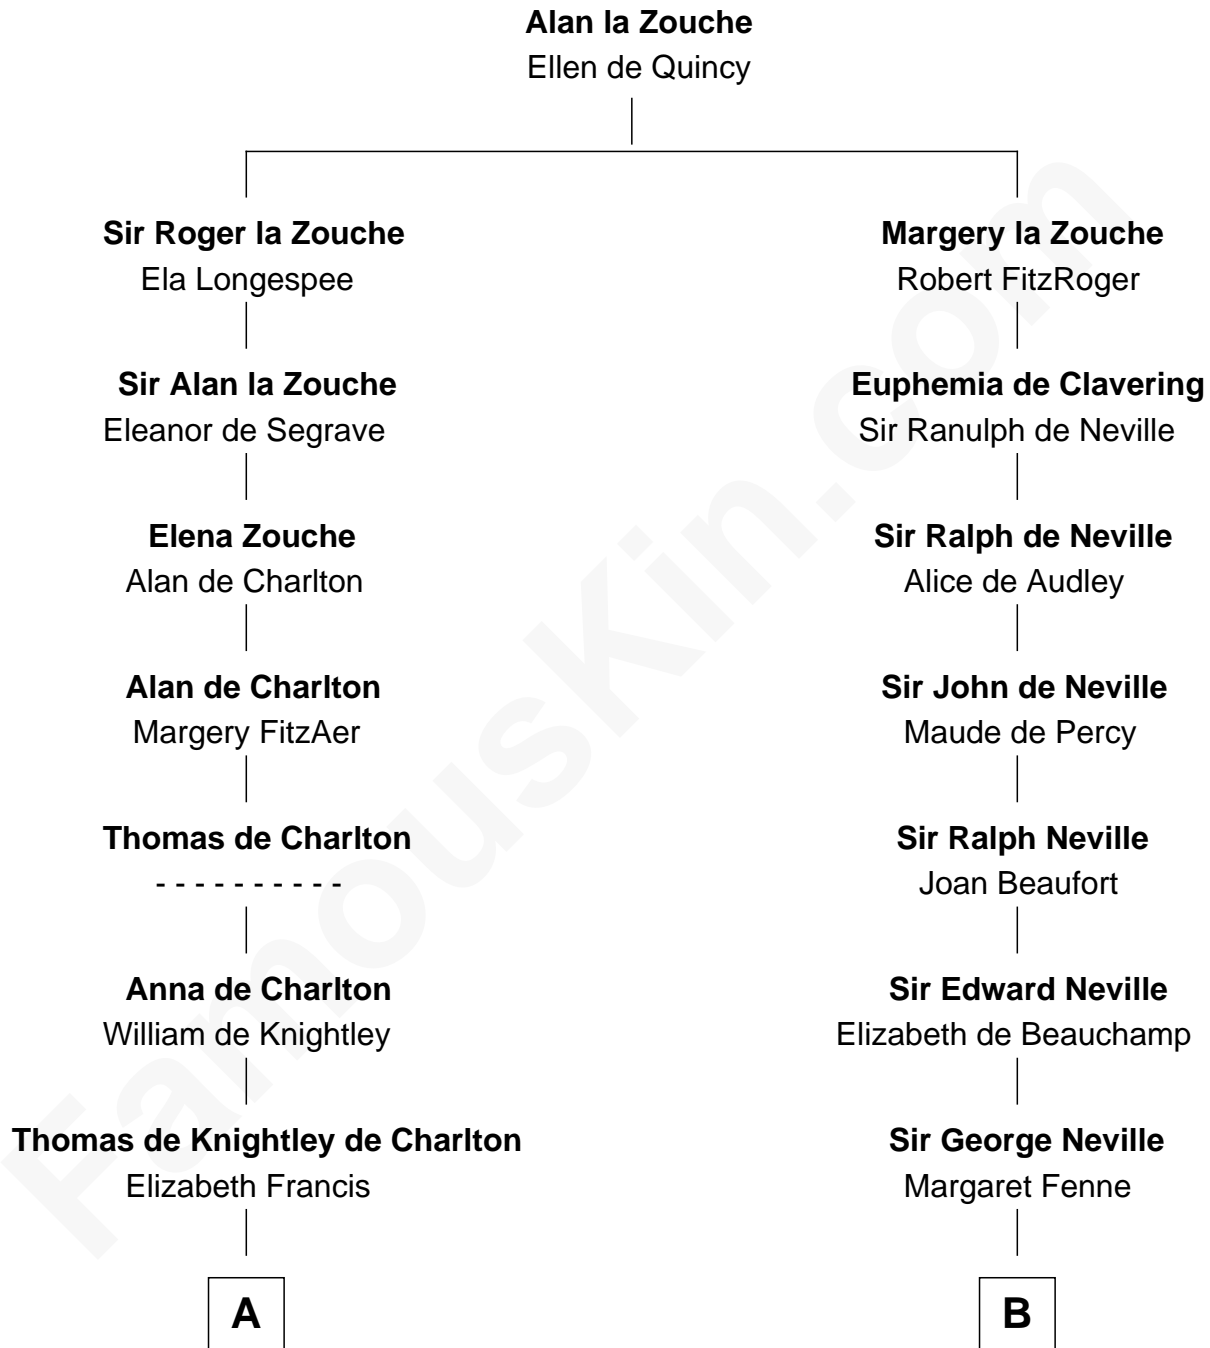

FamousKin.com

Relationship Chart of

Samuel Prescott

Completed Paul Revere's Midnight Ride

17th cousin 3 times removed of

Admiral Richard Byrd
Polar Explorer

C

Richard Evelyn Byrd

Anne Harrison

Col. William Byrd

Jane Meriwether Rivers

Richard Evelyn Byrd

Eleanor Bolling Flood

Admiral Richard Byrd

Polar Explorer

FamousKin.com