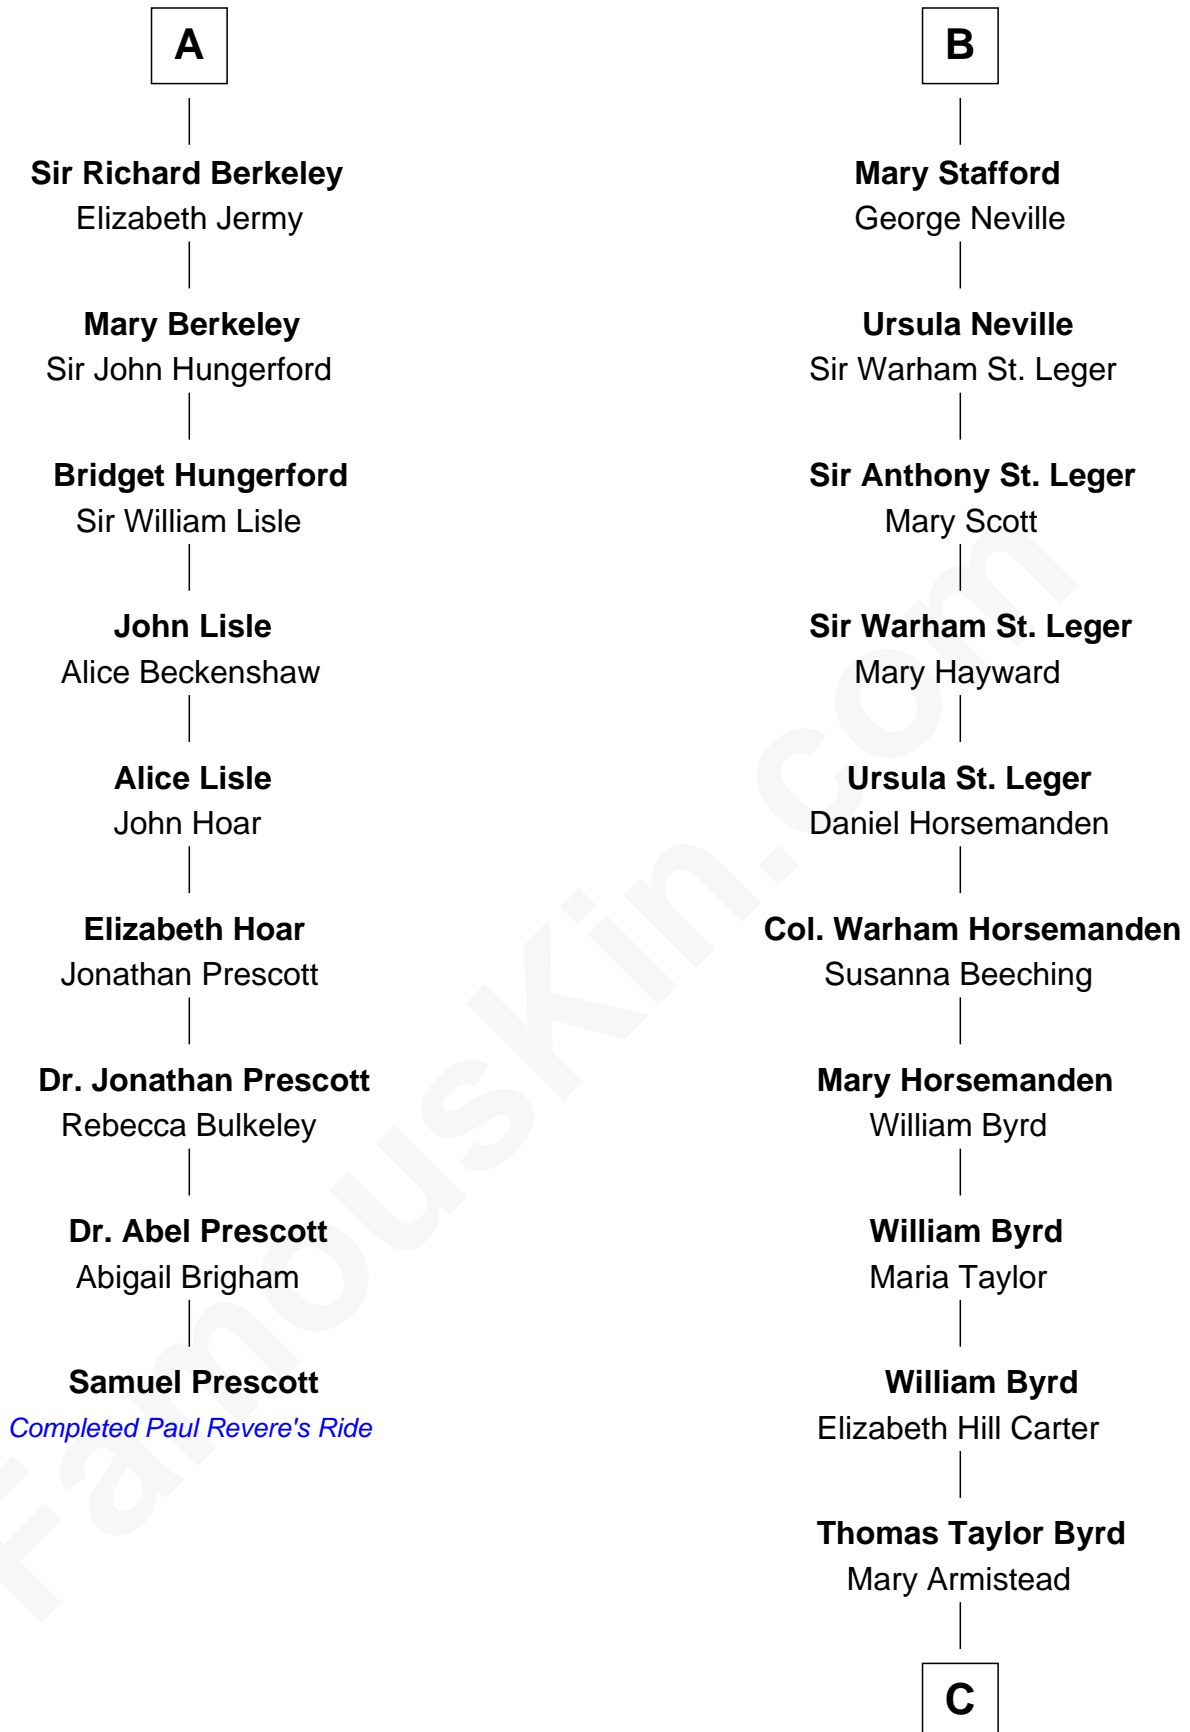

FamousKin.com

Relationship Chart of

Samuel Prescott

Completed Paul Revere's Midnight Ride

15th cousin 5 times removed of

Admiral Richard Byrd
Polar Explorer

Henry Plantagenet
Maud de Chaworth

C

Richard Evelyn Byrd

Anne Harrison

Col. William Byrd

Jane Meriwether Rivers

Richard Evelyn Byrd

Eleanor Bolling Flood

Admiral Richard Byrd

Polar Explorer