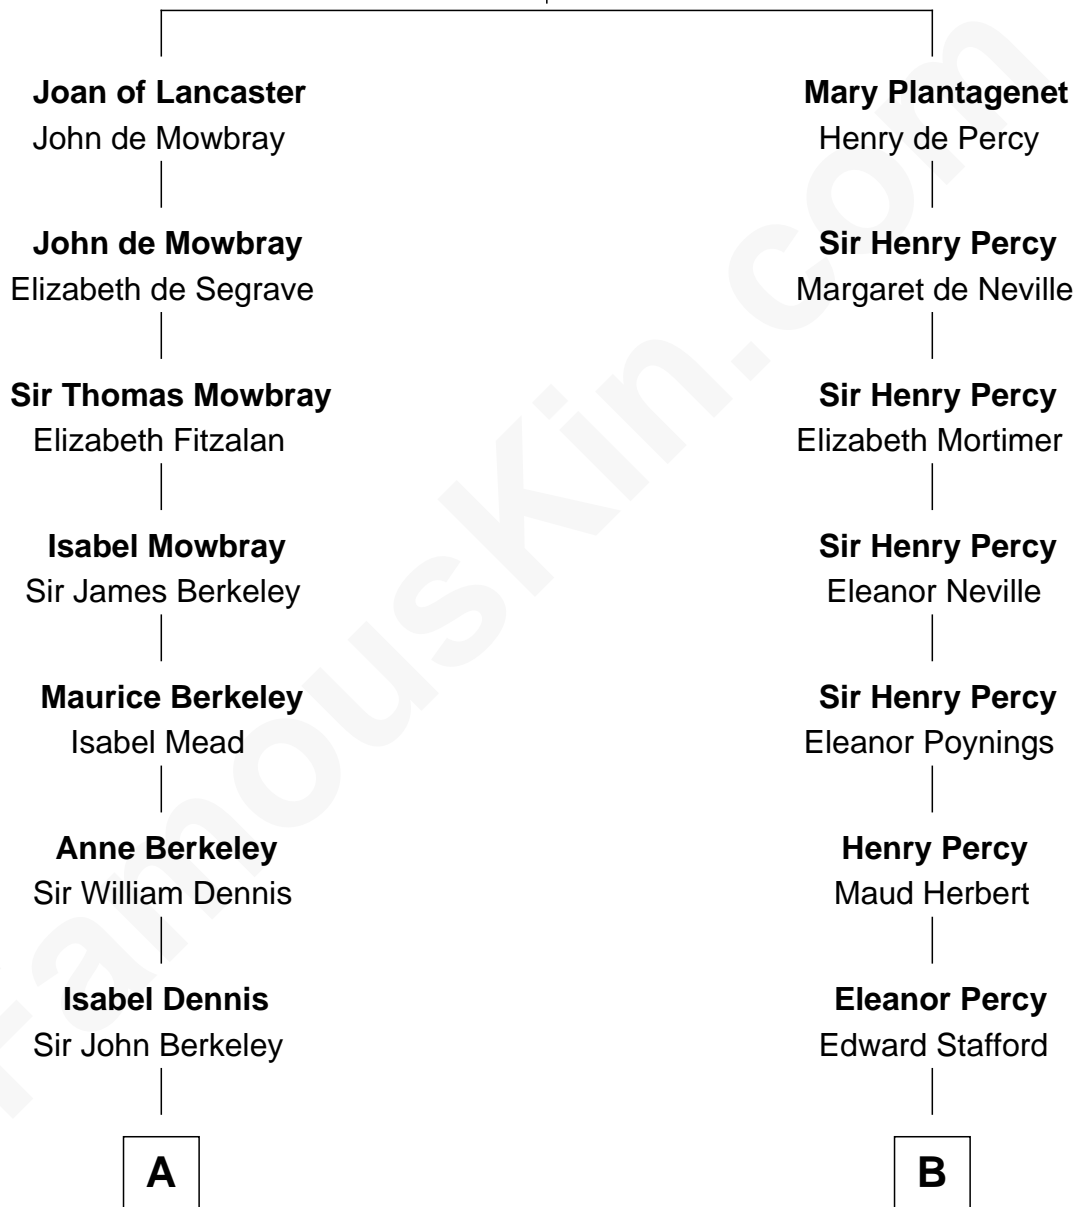

FamousKin.com

Relationship Chart of

Samuel Prescott

Completed Paul Revere's Midnight Ride

15th cousin 5 times removed of

Admiral Richard Byrd
Polar Explorer

Henry Plantagenet
Maud de Chaworth

C

Richard Evelyn Byrd

Anne Harrison

Col. William Byrd

Jane Meriwether Rivers

Richard Evelyn Byrd

Eleanor Bolling Flood

Admiral Richard Byrd

Polar Explorer