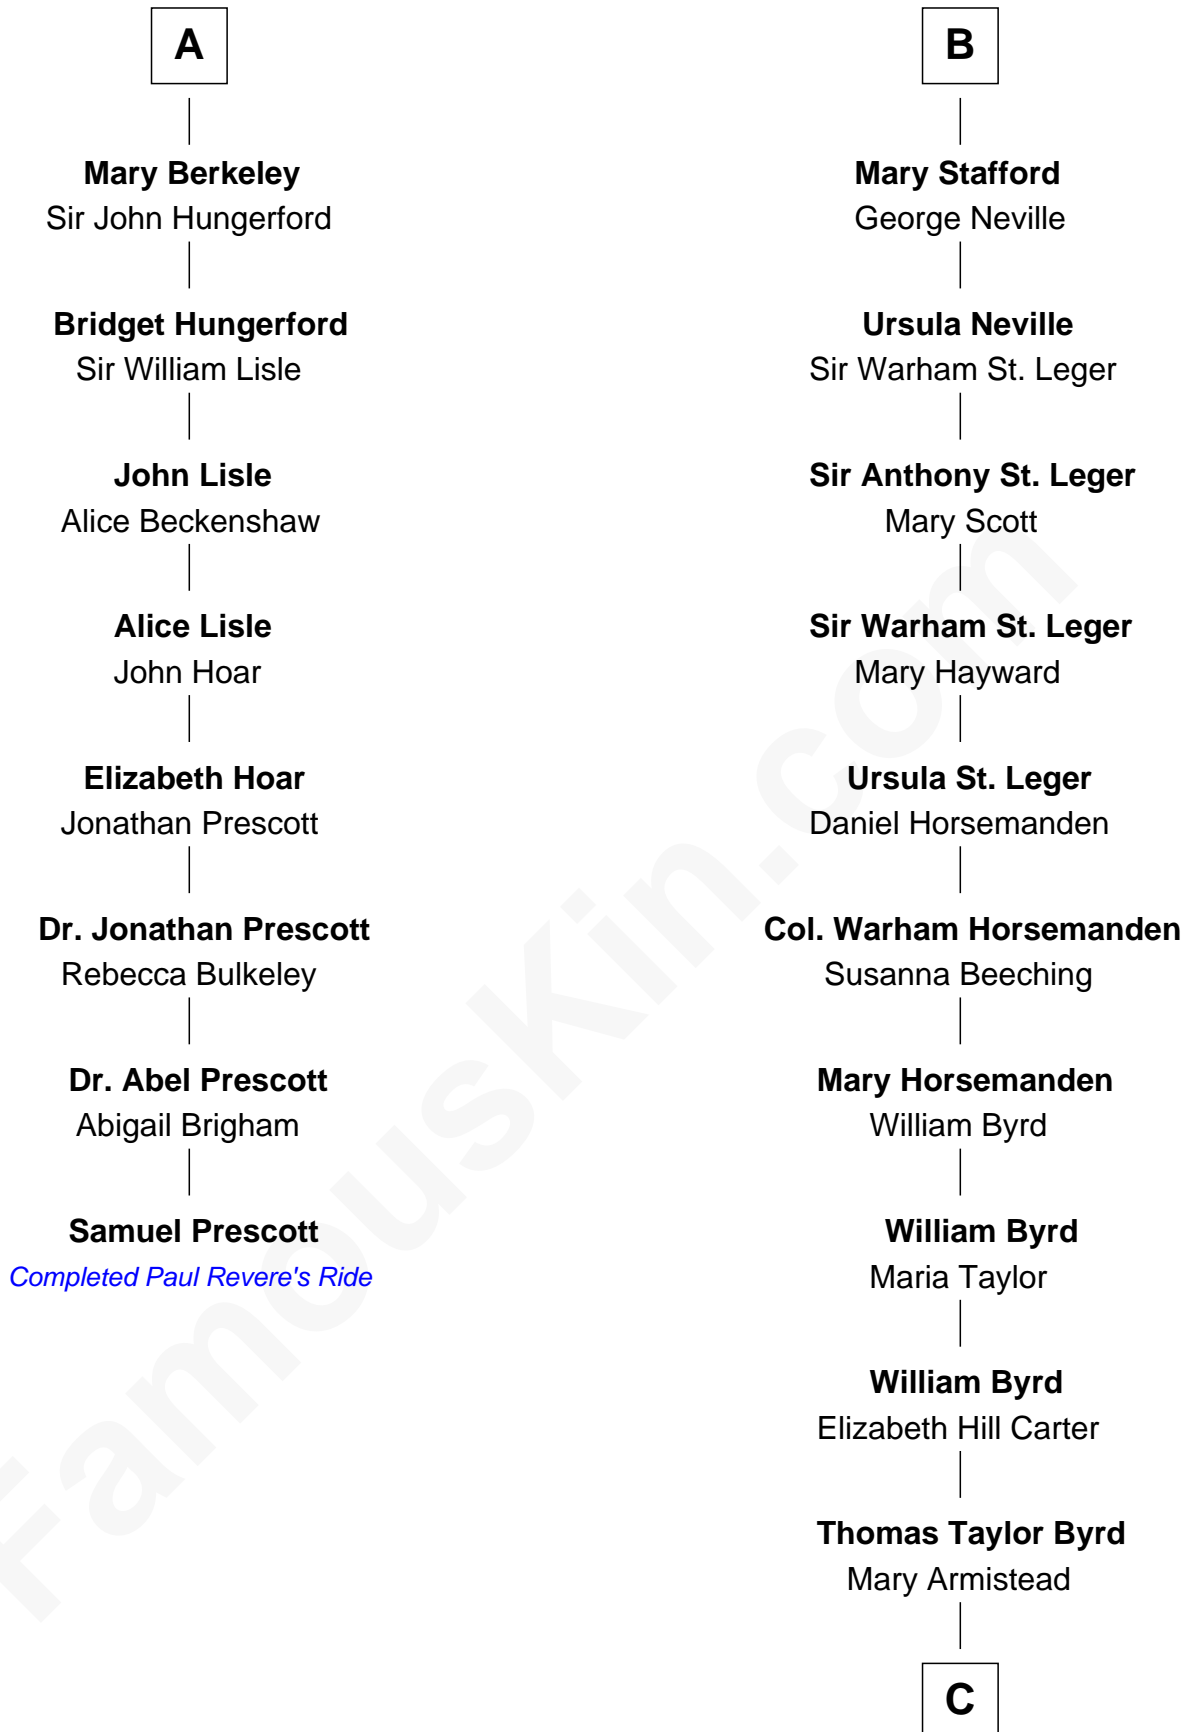

## Relationship Chart of

### Samuel Prescott

*Completed Paul Revere's Midnight Ride*

14th cousin 6 times removed of

**Admiral Richard Byrd**  
*Polar Explorer*

C

**Richard Evelyn Byrd**

Anne Harrison

**Col. William Byrd**

Jane Meriwether Rivers

**Richard Evelyn Byrd**

Eleanor Bolling Flood

**Admiral Richard Byrd**

*Polar Explorer*

FamousKin.com