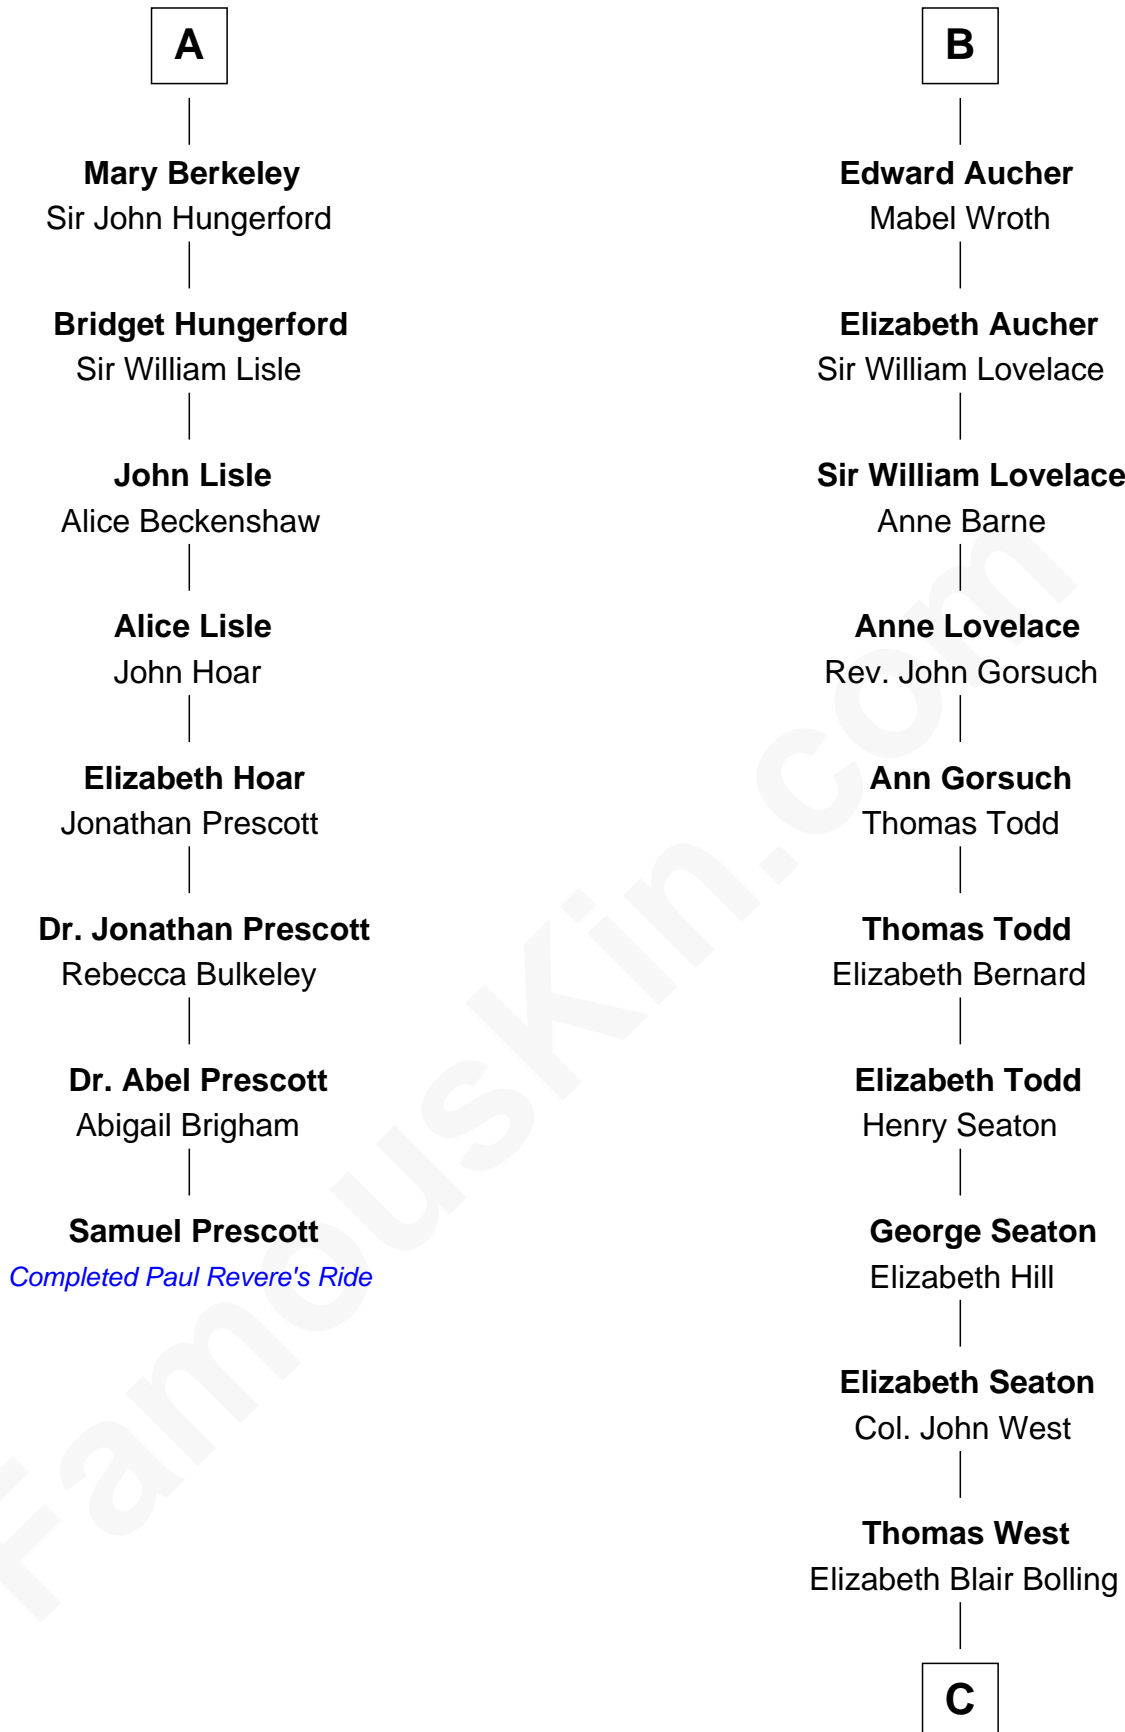

FamousKin.com

Relationship Chart of

Samuel Prescott

Completed Paul Revere's Midnight Ride

14th cousin 7 times removed of

Admiral Richard Byrd
Polar Explorer

C

Eliza Bolling West
Dr. Joel Walker Flood

Col. Henry De La Warr Flood
Mary Elizabeth Trent

Joel Walker Flood
Ella Faulkner

Eleanor Bolling Flood
Richard Evelyn Byrd

Admiral Richard Byrd
Polar Explorer

FamousKin.com