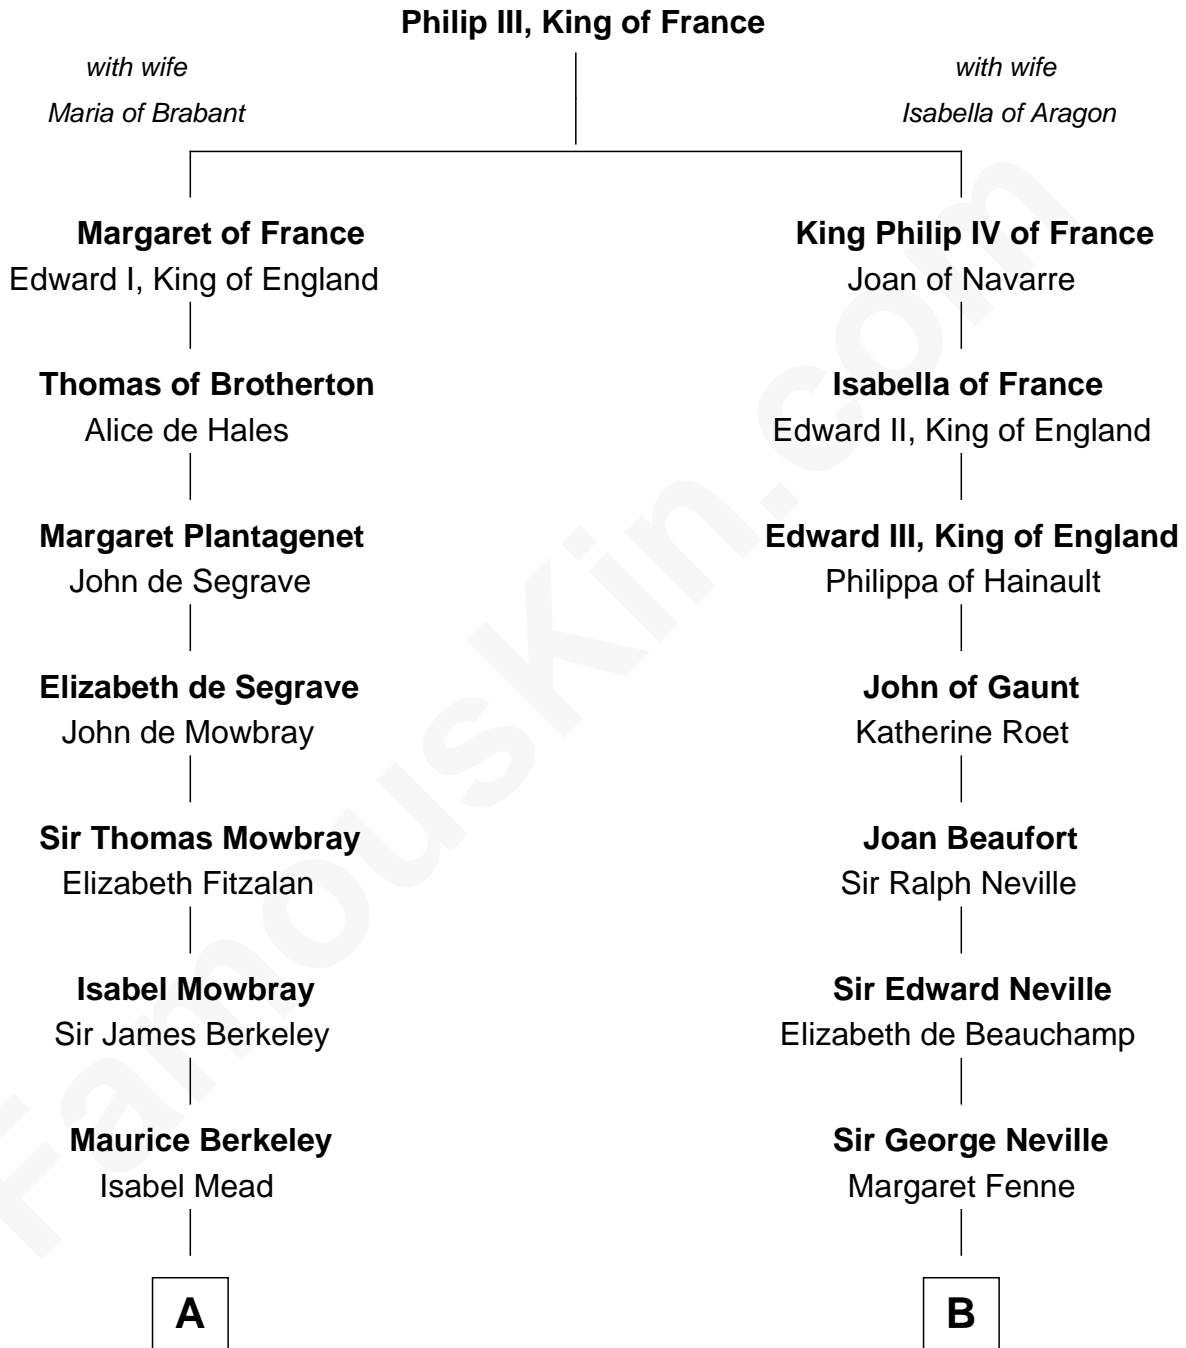

FamousKin.com

Relationship Chart of

Samuel Prescott

Completed Paul Revere's Midnight Ride

17th cousin 3 times removed of

Admiral Richard Byrd
Polar Explorer

C

Richard Evelyn Byrd

Anne Harrison

Col. William Byrd

Jane Meriwether Rivers

Richard Evelyn Byrd

Eleanor Bolling Flood

Admiral Richard Byrd

Polar Explorer

FamousKin.com