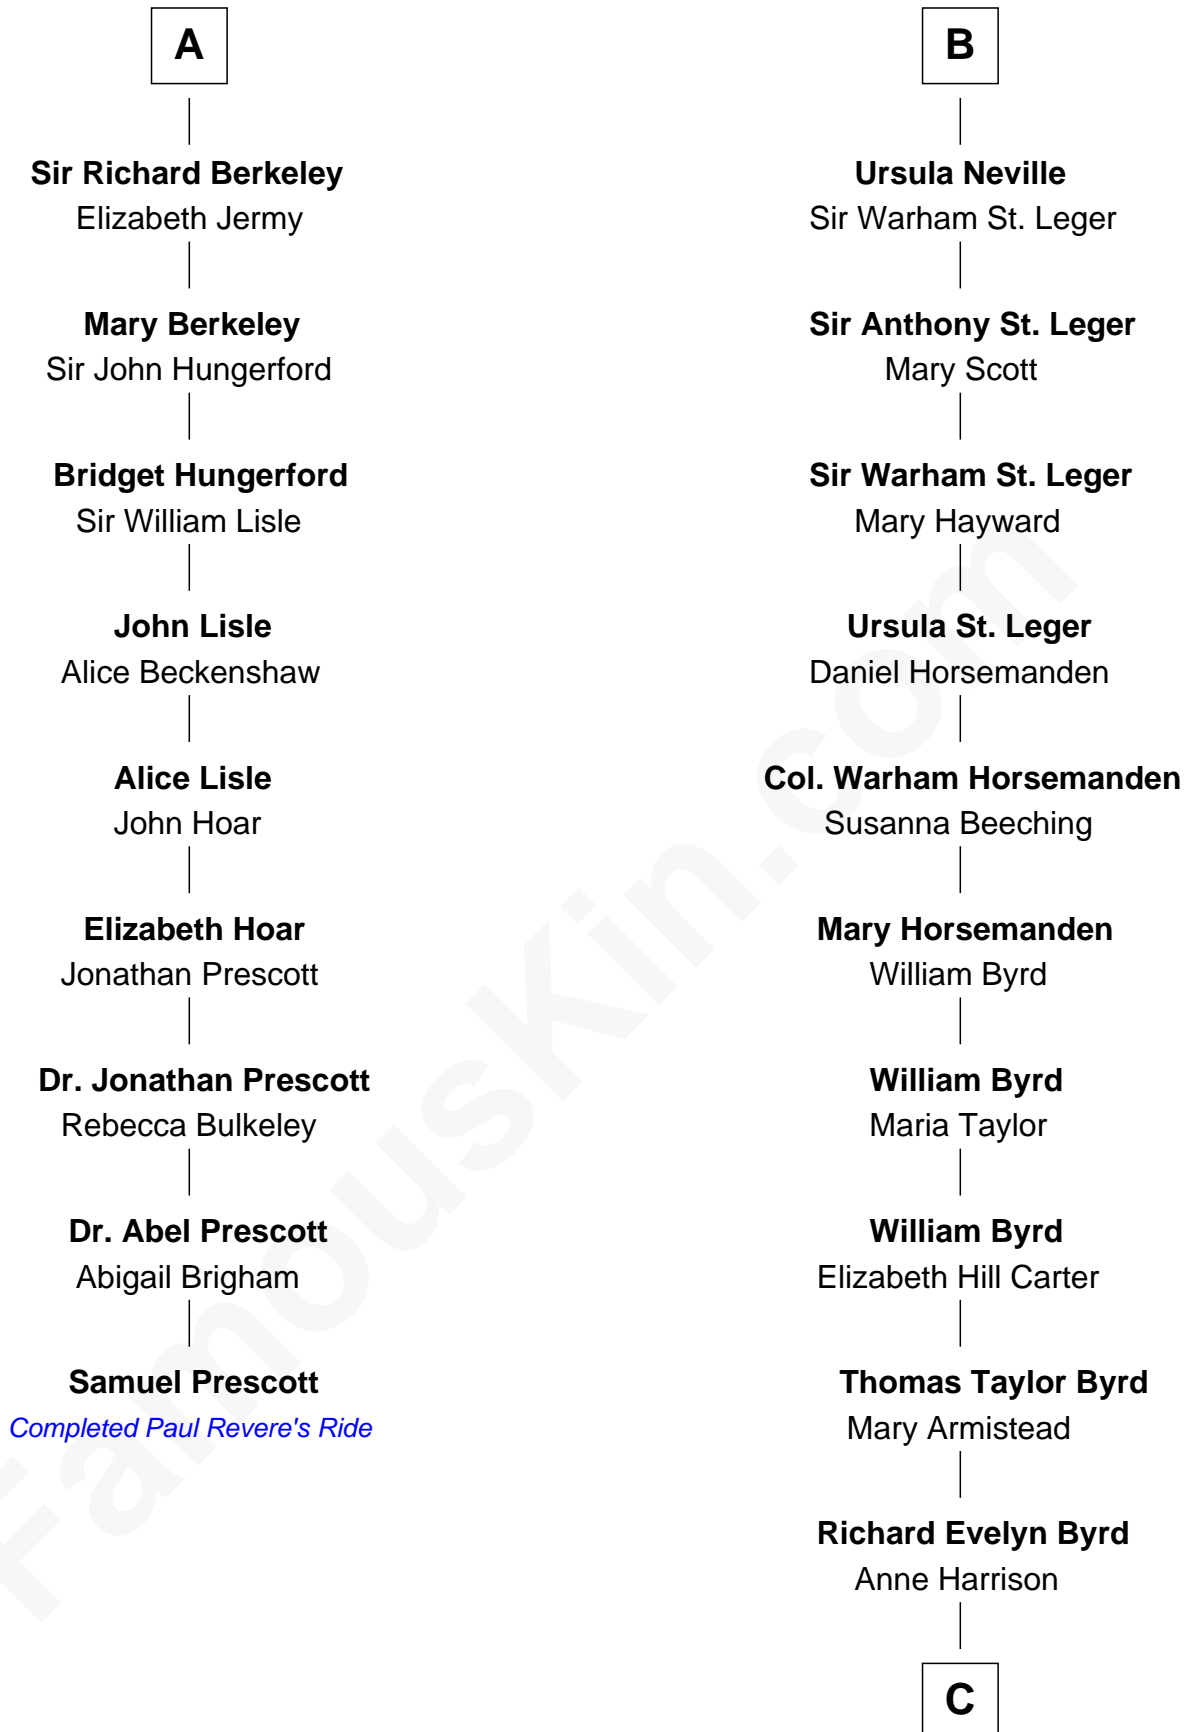

FamousKin.com

Relationship Chart of

Samuel Prescott

Completed Paul Revere's Midnight Ride

15th cousin 4 times removed of

Admiral Richard Byrd
Polar Explorer

Sir Maurice de Berkeley
Eve la Zouche

Maurice de Berkeley
Margaret - - - - -

Thomas Berkeley
Catherine Botetourte

Maurice Berkeley
Johanna Denham

Maurice Berkeley
Ellen Montfort

Sir William Berkeley
Anne Stafford

Richard Berkeley
Elizabeth Conningsby

Sir John Berkeley
Isabel Dennis

A

Thomas de Berkeley
Katherine de Clyvedon

Sir John Berkeley
Elizabeth Betteshorne

Eleanor Berkeley
Sir Richard Poynings

Eleanor Poynings
Sir Henry Percy

Henry Percy
Maud Herbert

Eleanor Percy
Edward Stafford

Mary Stafford
George Neville

B

C

Col. William Byrd
Jane Meriwether Rivers

Richard Evelyn Byrd
Eleanor Bolling Flood

Admiral Richard Byrd
Polar Explorer

FamousKin.com