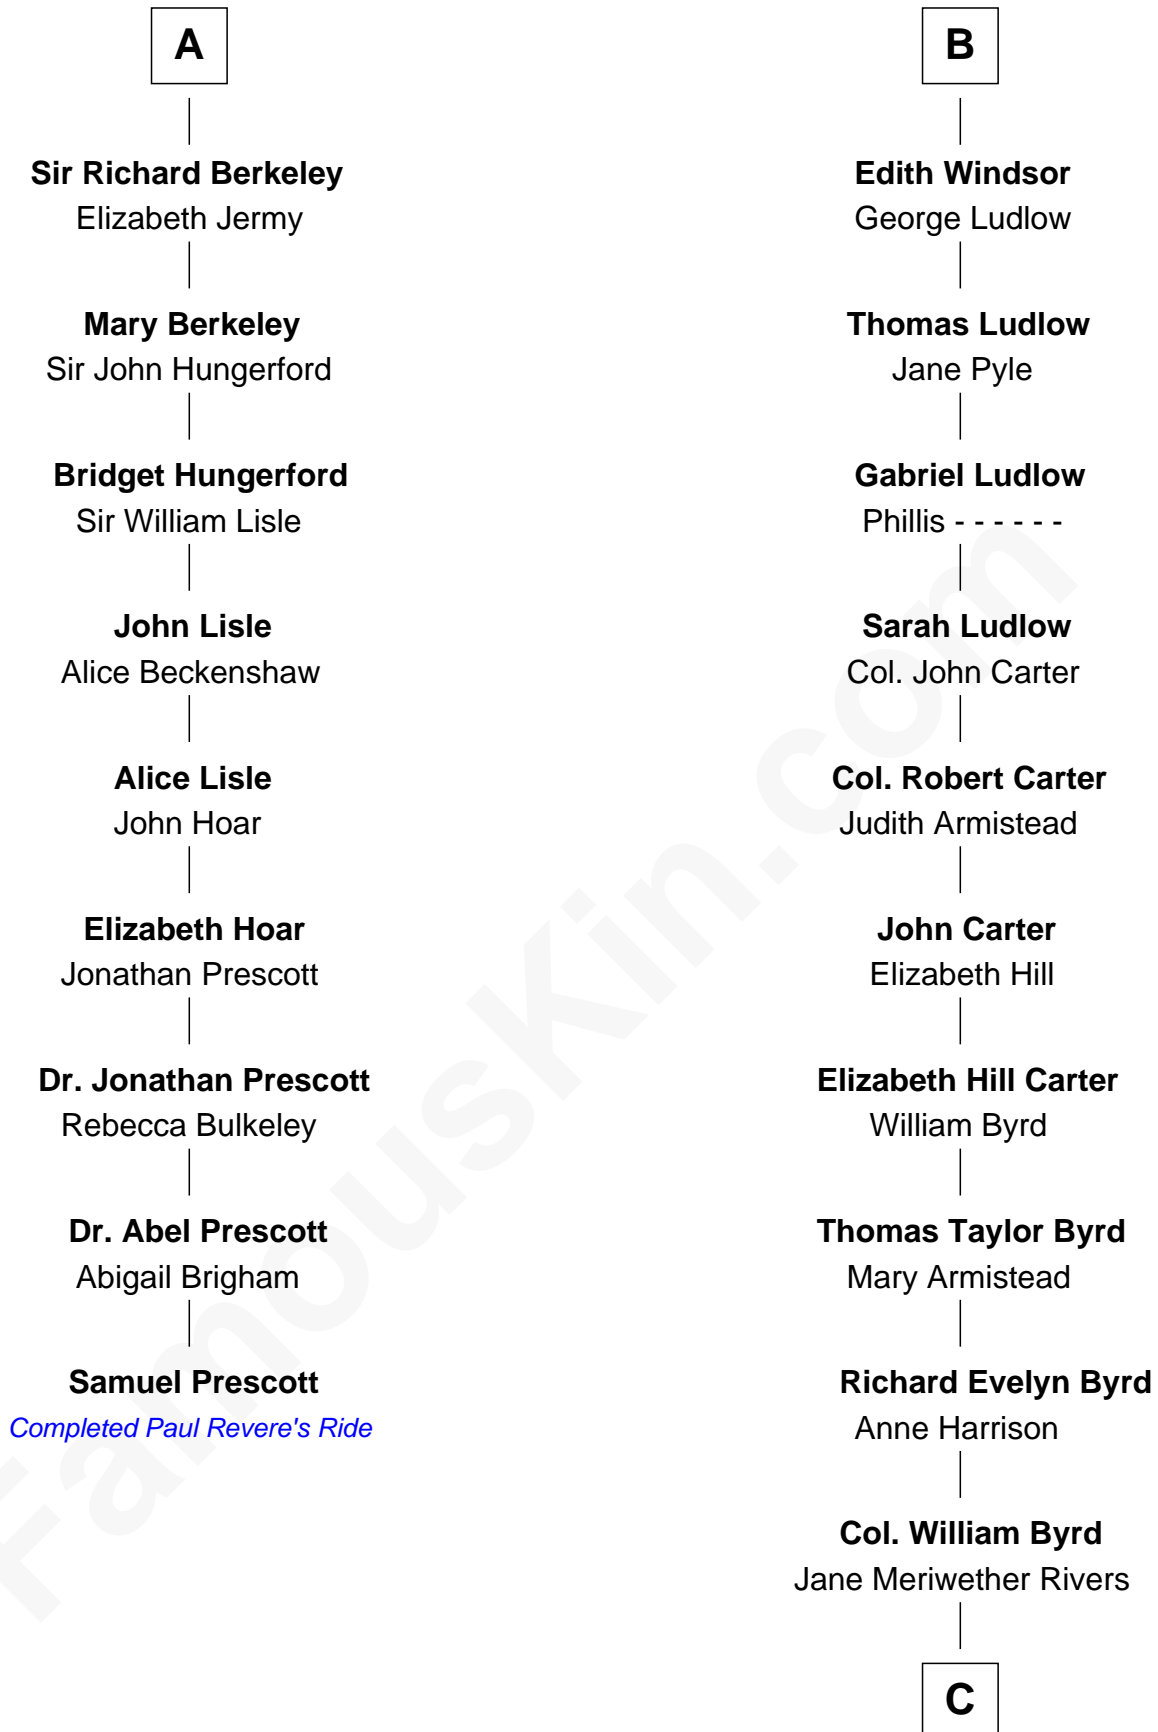

FamousKin.com

Relationship Chart of

Samuel Prescott

Completed Paul Revere's Midnight Ride

15th cousin 3 times removed of

Admiral Richard Byrd
Polar Explorer

Humphrey de Bohun
Elizabeth Plantagenet

Sir William de Bohun
Elizabeth de Badlesmere

Elizabeth de Bohun
Sir Richard Fitzalan

Elizabeth Fitzalan
Sir Thomas Mowbray

Isabel Mowbray
Sir James Berkeley

Maurice Berkeley
Isabel Mead

Anne Berkeley
Sir William Dennis

Isabel Dennis
Sir John Berkeley

A

Margaret de Bohun
Sir Hugh de Courtnay

Elizabeth de Courtnay
Sir Andrew Luttrell

Sir Hugh Luttrell
Catherine de Beaumont

Elizabeth Luttrell
John Stratton

Elizabeth Stratton
John Andrews

Elizabeth Andrews
Sir Thomas de Windsor

Sir Andrews de Windsor
Elizabeth Blount

B

C

Richard Evelyn Byrd
Eleanor Bolling Flood

Admiral Richard Byrd
Polar Explorer

FamousKin.com