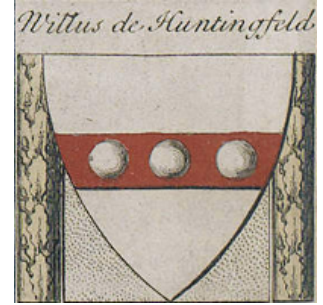

# FamousKin.com Relationship Chart of

**Samuel Prescott**

*Completed Paul Revere's Midnight Ride*

19th Great-grandson of

**William de Huntingfield**

*Magna Carta Surety*

**William de Huntingfield**

Isabel FitzWilliam

**Sir Roger de Huntingfield**

Joan de Hobrugg

**Sir William de Huntingfield**

Emma de Grey

**Sir Roger de Huntingfield**

Joice d'Engaine

**Joan de Huntingfield**

Sir Richard Basset