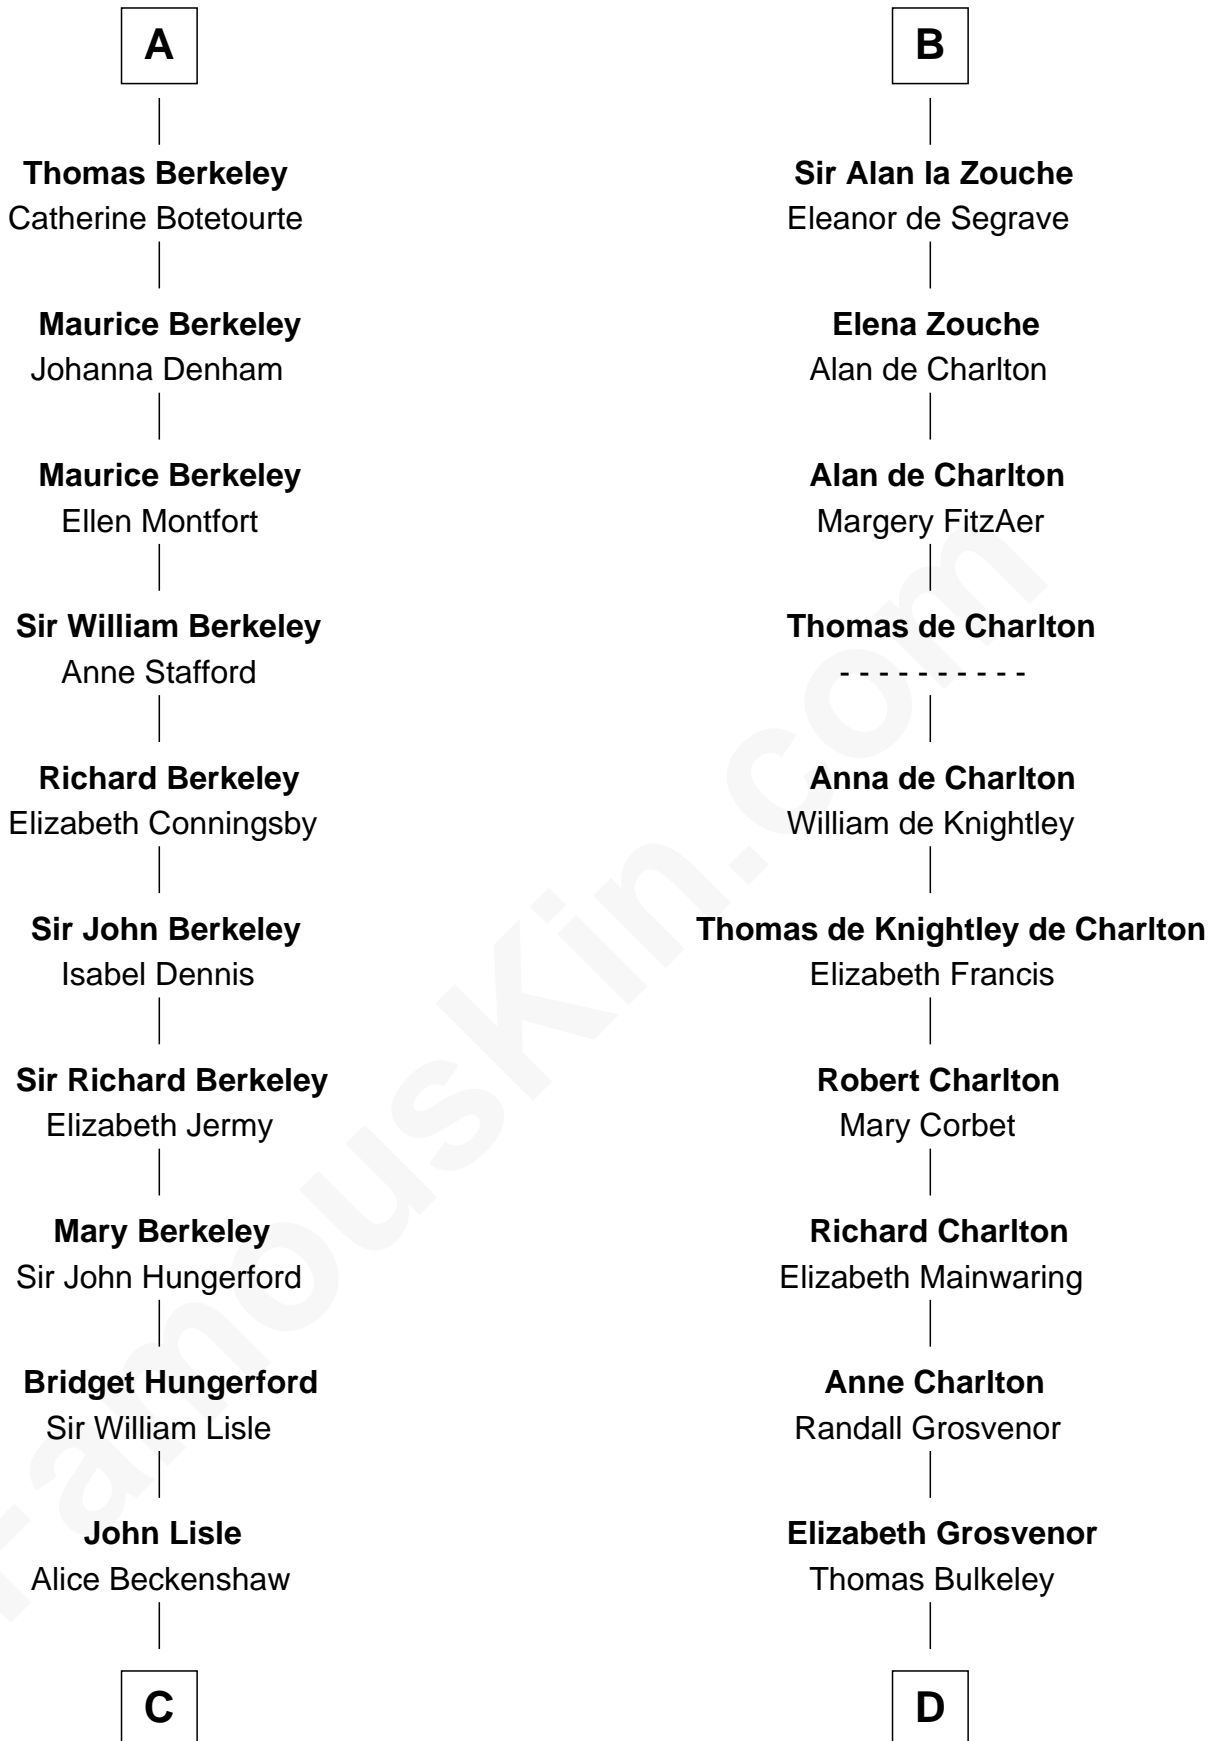

## Relationship Chart of

### Samuel Prescott

Completed Paul Revere's Midnight Ride

19th cousin 2 times removed of

**Rev. John Whittingham**

(c1616 - 1639) Great Migration Immigrant 1637

**C**

**Alice Lisle**  
John Hoar

**Elizabeth Hoar**  
Jonathan Prescott

**Dr. Jonathan Prescott**  
Rebecca Bulkeley

**Dr. Abel Prescott**  
Abigail Brigham

**Samuel Prescott**  
*Completed Paul Revere's Ride*

**D**

**Rev. Edward Bulkeley**  
Olive Irby

**Elizabeth Bulkeley**  
Richard Whittingham