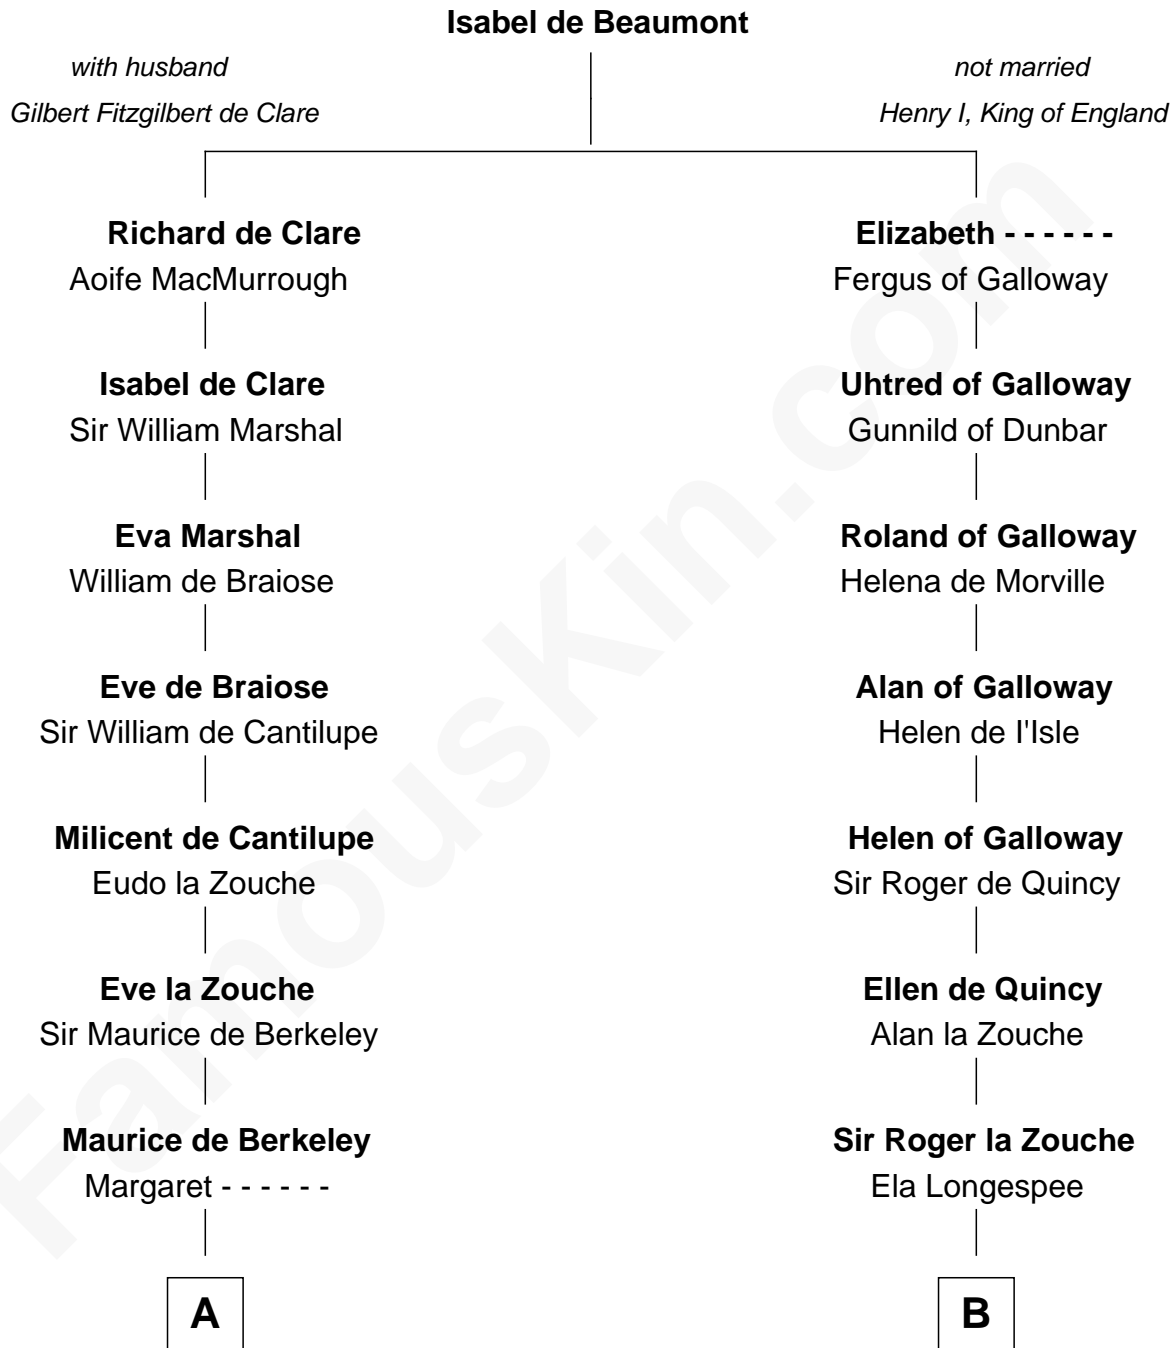

## Relationship Chart of

### Samuel Prescott

Completed Paul Revere's Midnight Ride

19th cousin 2 times removed of

**Rev. John Whittingham**

(c1616 - 1639) Great Migration Immigrant 1637

**C**

**Alice Lisle**  
John Hoar

**Elizabeth Hoar**  
Jonathan Prescott