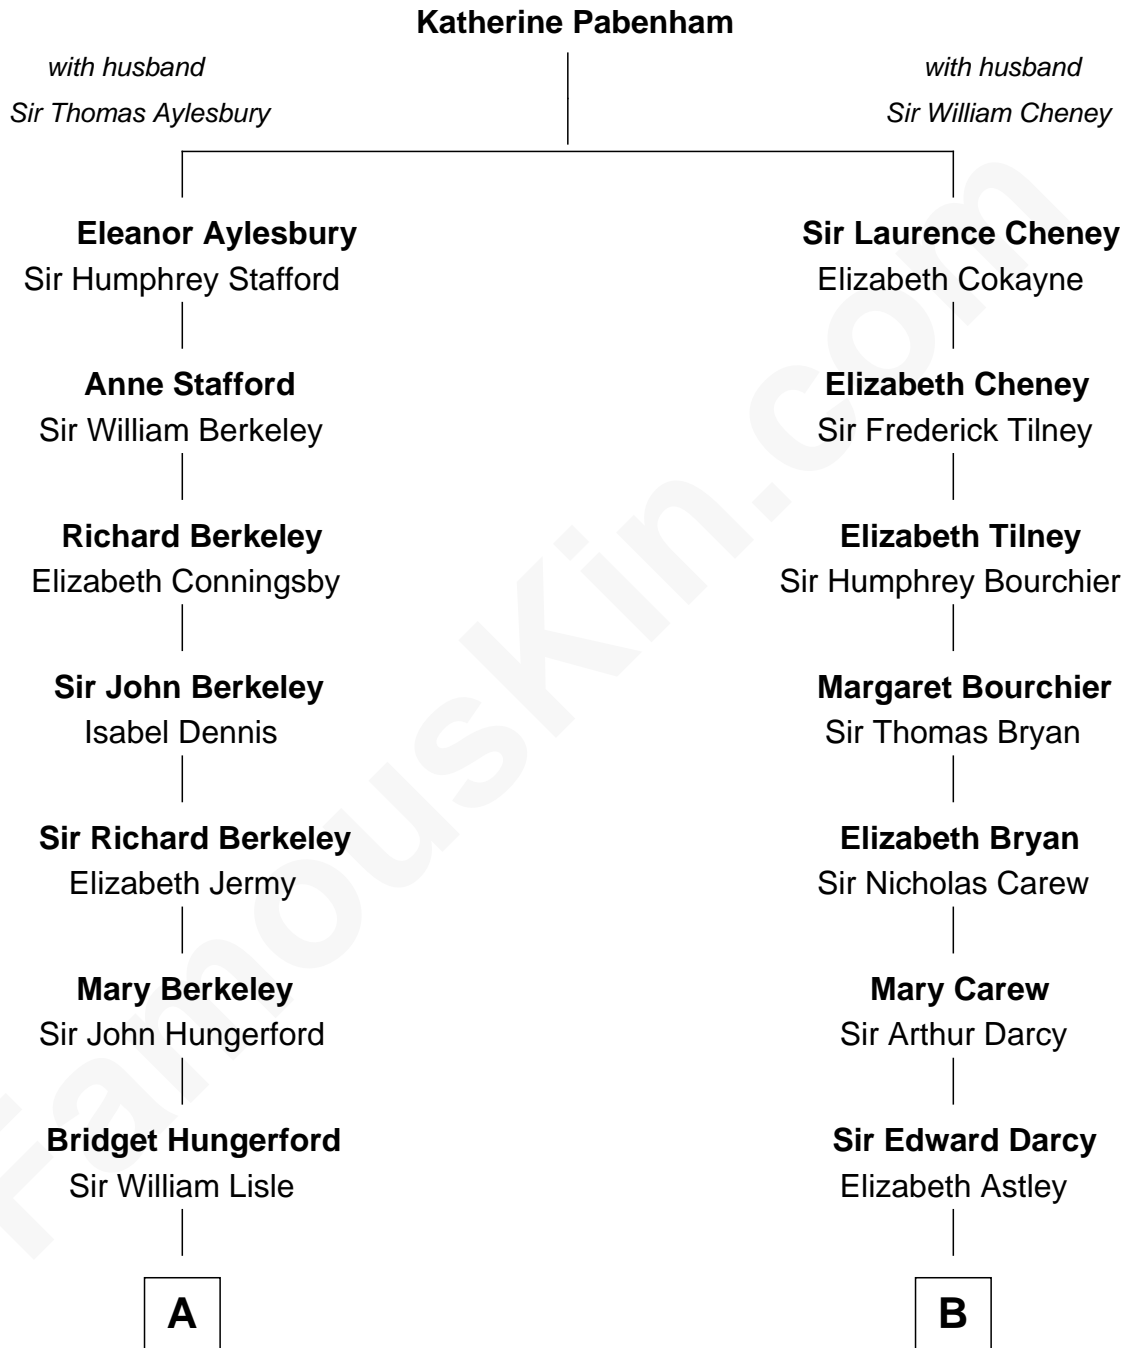

FamousKin.com

Relationship Chart of

Samuel Prescott

Completed Paul Revere's Midnight Ride

12th cousin of

Robert Treat Paine

Signer of the Declaration of Independence

A

John Lisle

Alice Beckenshaw

Alice Lisle

John Hoar

Elizabeth Hoar

Jonathan Prescott

Dr. Jonathan Prescott

Rebecca Bulkeley

Dr. Abel Prescott

Abigail Brigham

Samuel Prescott

Completed Paul Revere's Ride

B

Isabella Darcy

John Launce

Mary Launce