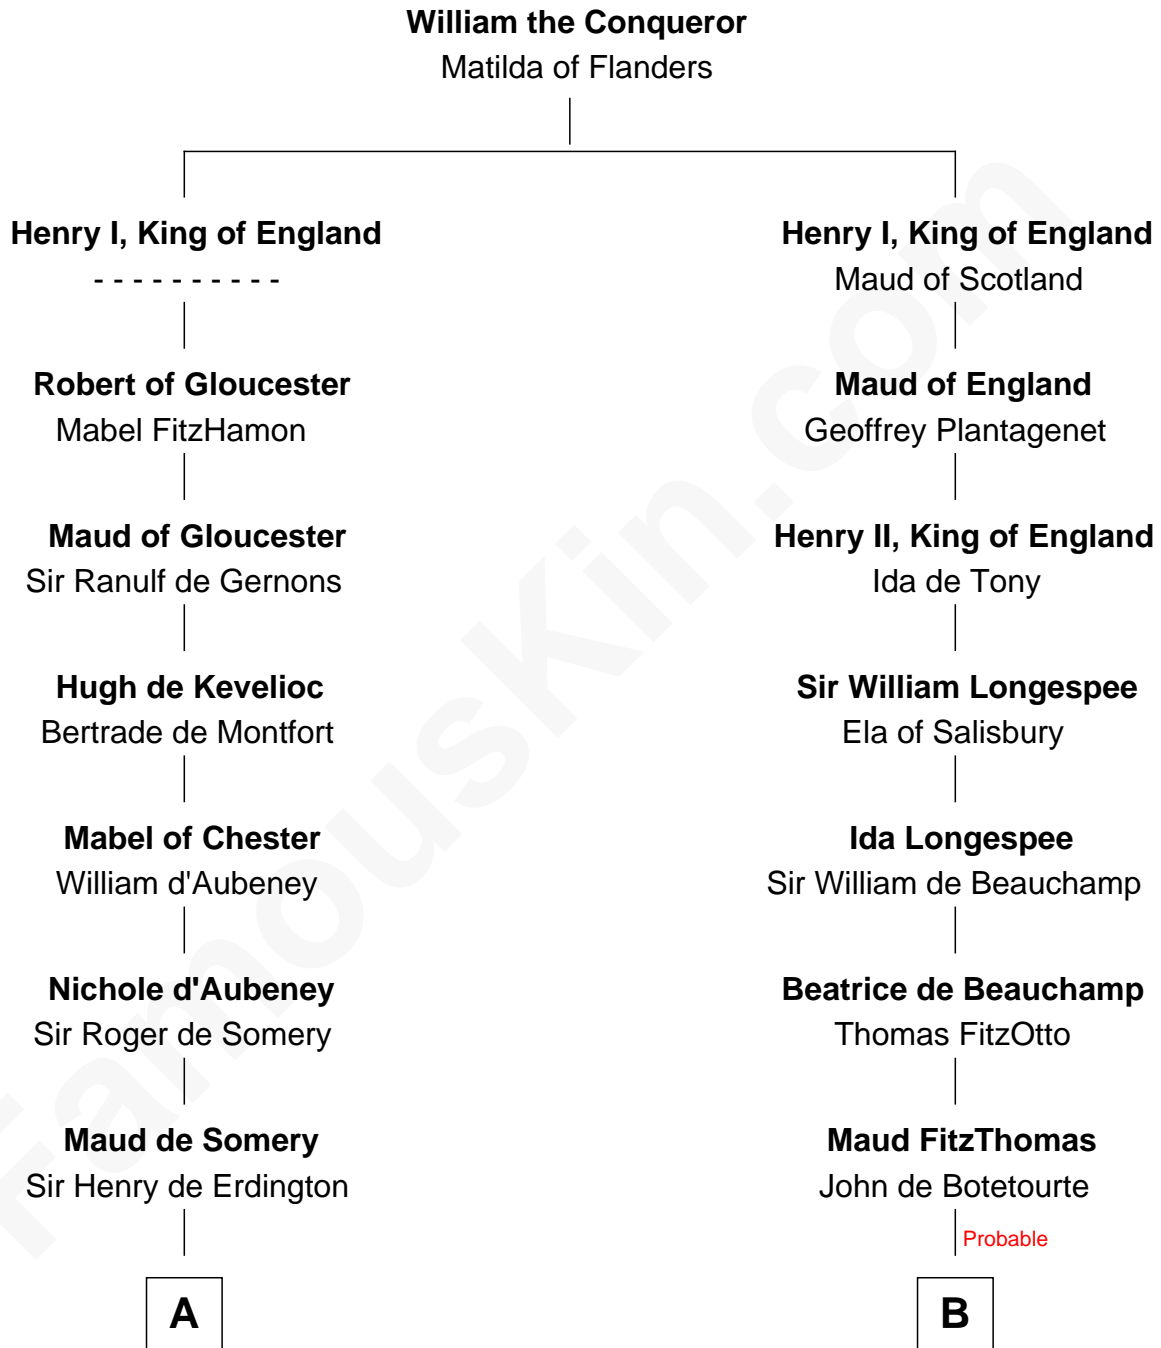

FamousKin.com

Relationship Chart of

Samuel Prescott

Completed Paul Revere's Midnight Ride

21st cousin of

Robert Treat Paine

Signer of the Declaration of Independence

C