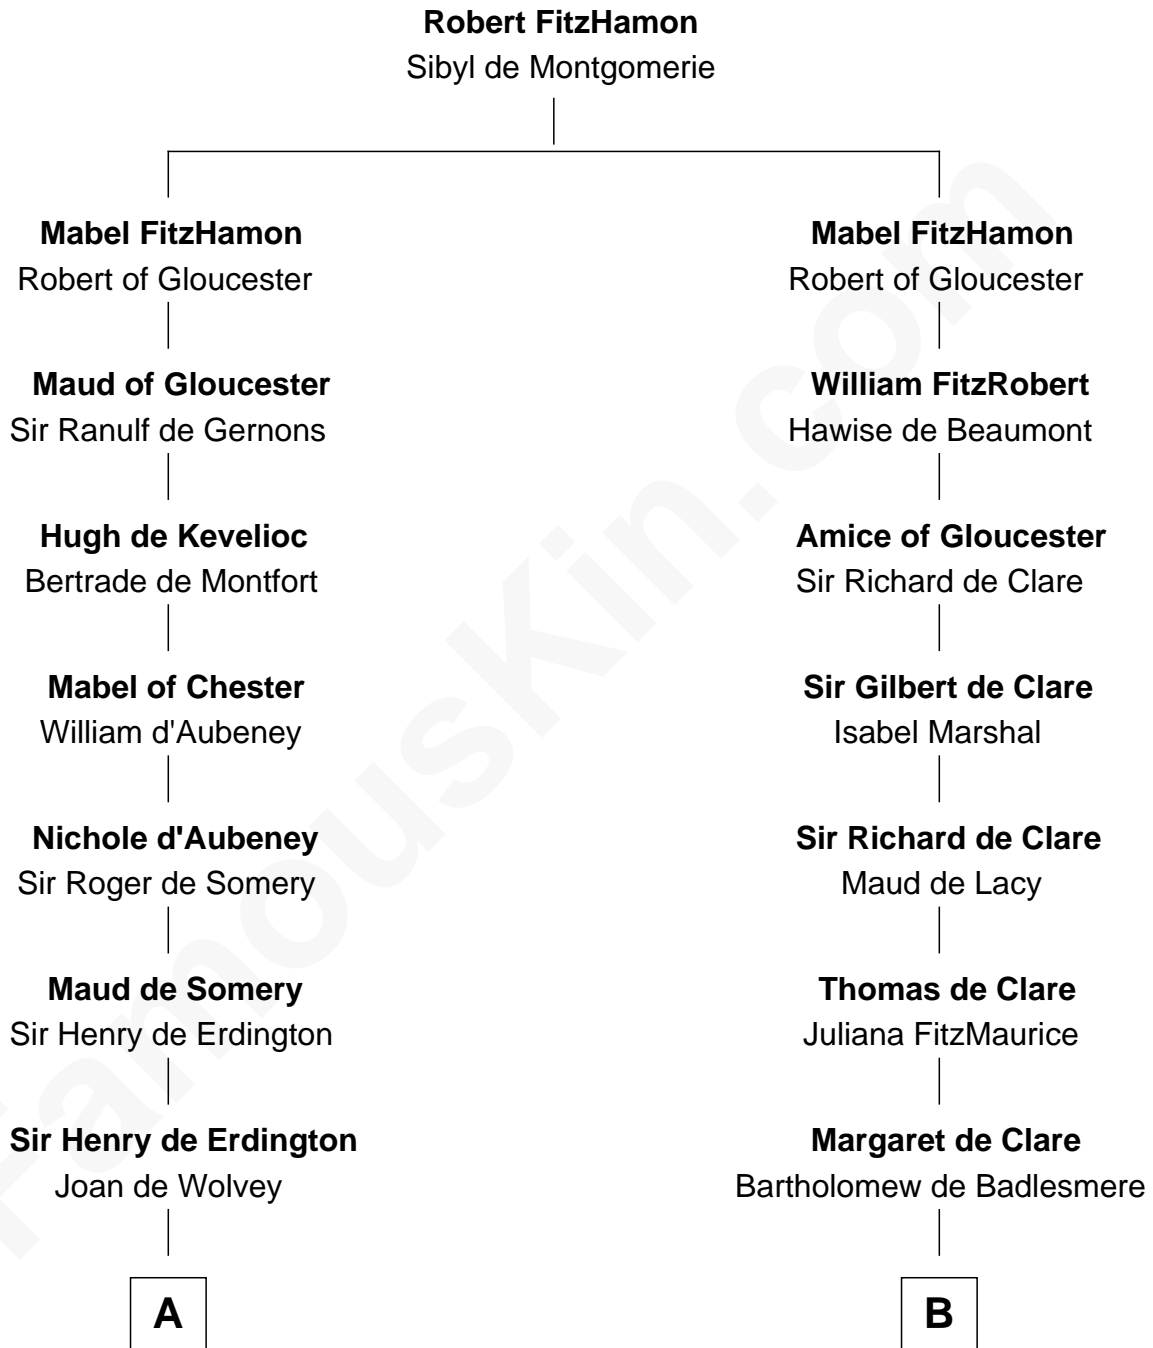

FamousKin.com

Relationship Chart of

Samuel Prescott

Completed Paul Revere's Midnight Ride

20th cousin 1 time removed of

Robert Treat Paine

Signer of the Declaration of Independence

C

Peter Bulkeley
Rebecca Wheeler

Rebecca Bulkeley
Dr. Jonathan Prescott

Dr. Abel Prescott
Abigail Brigham

Samuel Prescott
Completed Paul Revere's Ride

D

Mary Launce
Rev. John Sherman

Abigail Sherman
Rev. Samuel Willard