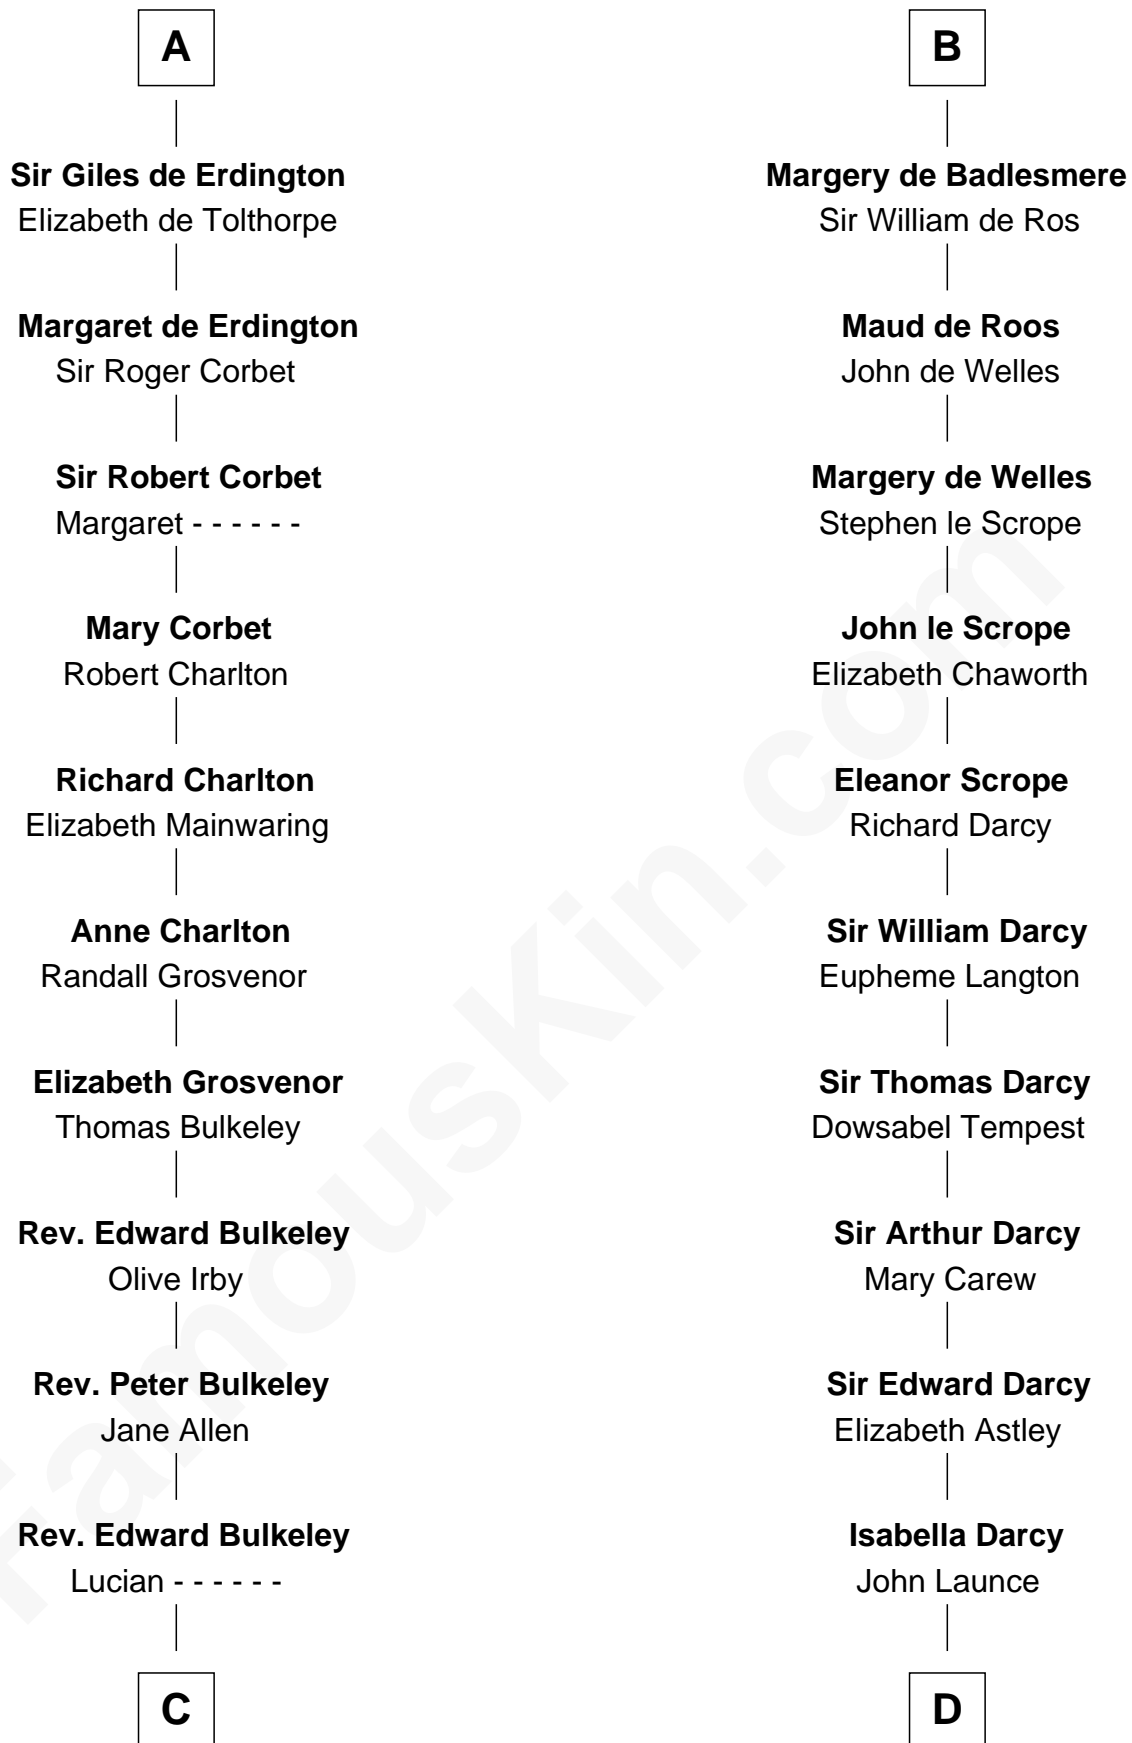

FamousKin.com

Relationship Chart of

Samuel Prescott

Completed Paul Revere's Midnight Ride

20th cousin 1 time removed of

Robert Treat Paine

Signer of the Declaration of Independence

C

Peter Bulkeley
Rebecca Wheeler

Rebecca Bulkeley
Dr. Jonathan Prescott

Dr. Abel Prescott
Abigail Brigham

Samuel Prescott
Completed Paul Revere's Ride

D

Mary Launce
Rev. John Sherman

Abigail Sherman
Rev. Samuel Willard

Abigail Willard
Rev. Samuel Treat

Eunice Treat
Thomas Paine

Robert Treat Paine
Signer of Declaration of Independence