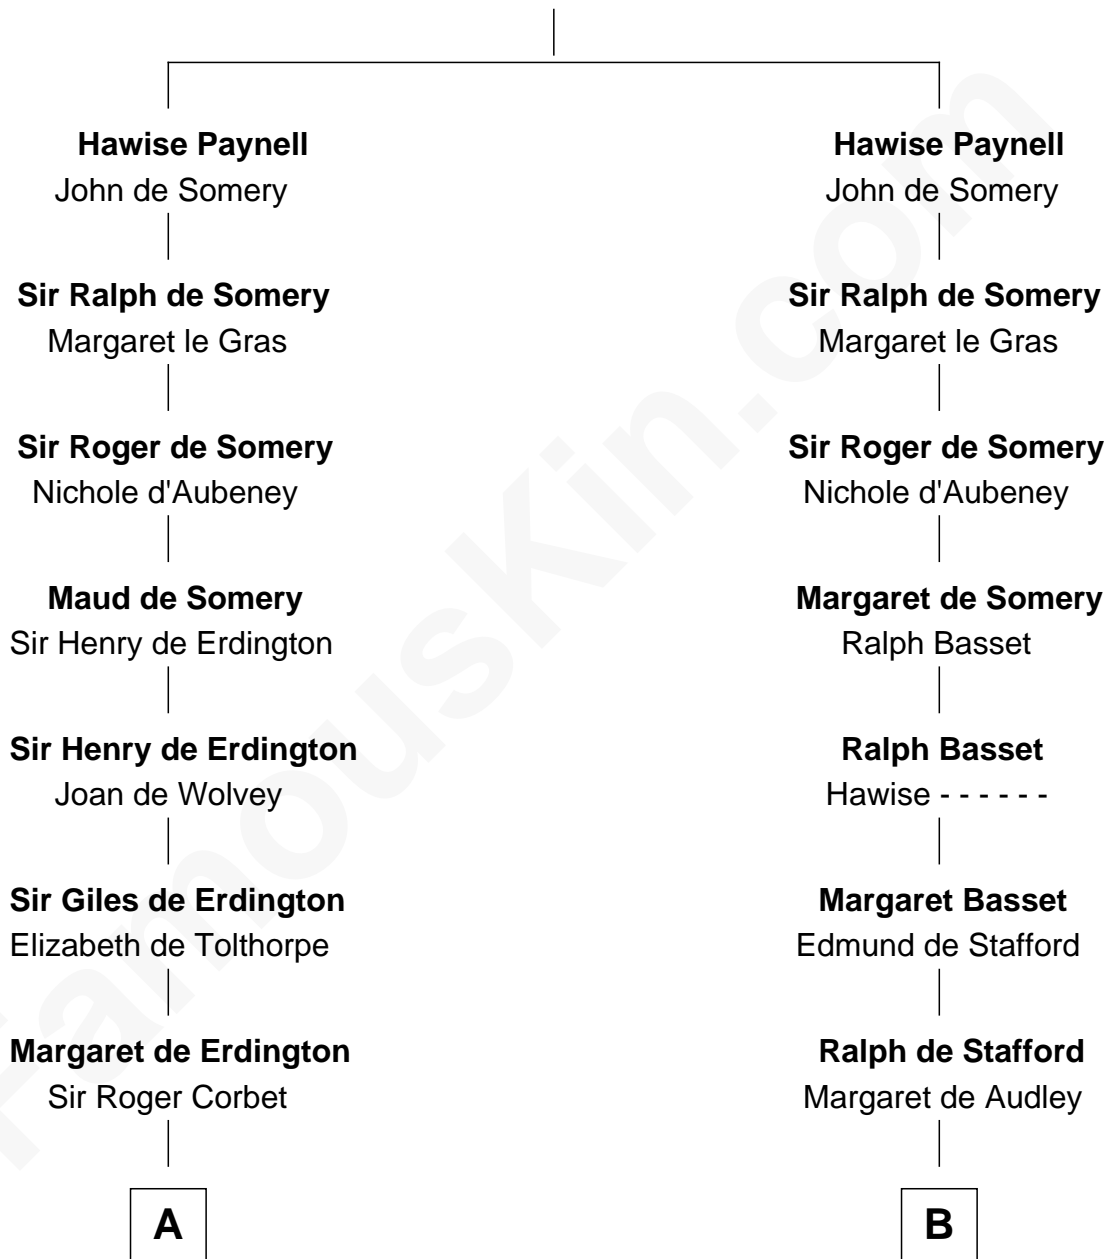

## Relationship Chart of

### Samuel Prescott

*Completed Paul Revere's Midnight Ride*

18th cousin 2 times removed of

### Thomas Nelson

*Signer of the Declaration of Independence*

Ralph Paynell

**C**

**Dr. Abel Prescott**

Abigail Brigham

**Samuel Prescott**

*Completed Paul Revere's Ride*

**D**

**Robert Reade**

Mary Lilly

**Margaret Reade**

Thomas Nelson

**William Nelson**

Elizabeth Burwell

**Thomas Nelson**