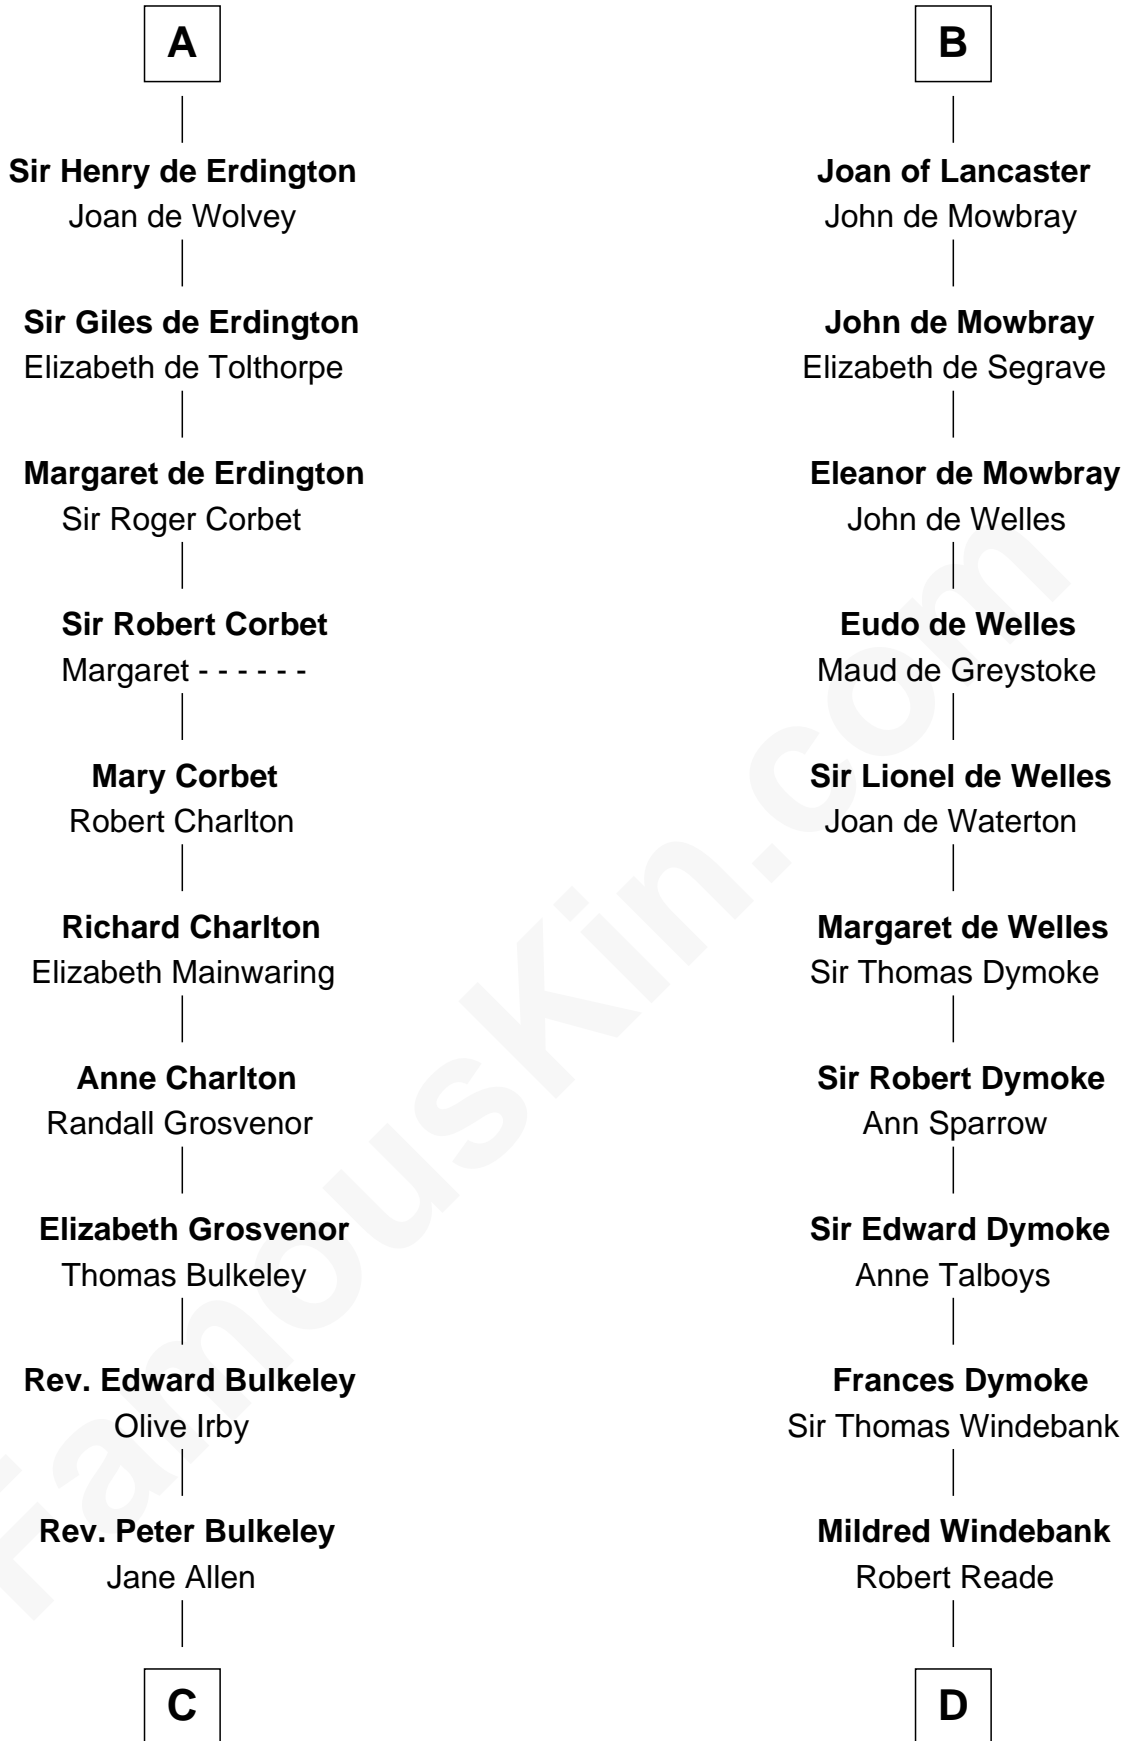

FamousKin.com Relationship Chart of

Samuel Prescott

Completed Paul Revere's Midnight Ride

21st cousin of

Thomas Nelson

Signer of the Declaration of Independence

C

Rev. Edward Bulkeley

Lucian - - - - -

Peter Bulkeley

Rebecca Wheeler

Rebecca Bulkeley

Dr. Jonathan Prescott

Dr. Abel Prescott

Abigail Brigham

Samuel Prescott