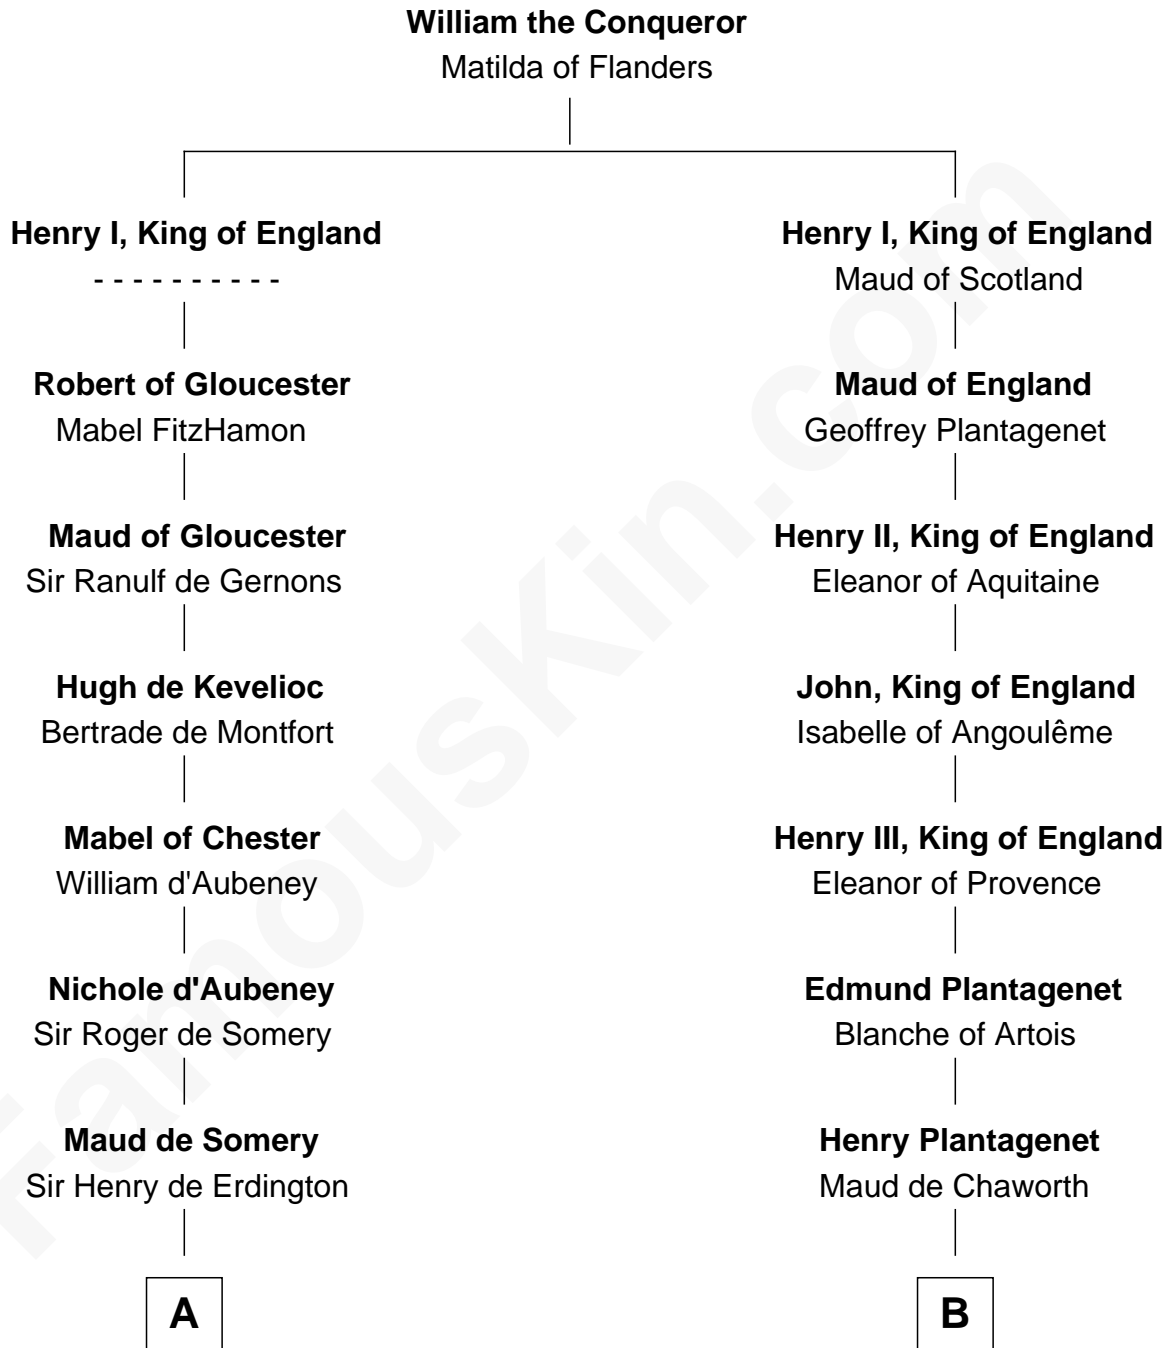

FamousKin.com Relationship Chart of

Samuel Prescott

Completed Paul Revere's Midnight Ride

21st cousin of

Thomas Nelson

Signer of the Declaration of Independence

C

Rev. Edward Bulkeley

Lucian - - - - -

Peter Bulkeley

Rebecca Wheeler

Rebecca Bulkeley

Dr. Jonathan Prescott

Dr. Abel Prescott

Abigail Brigham

Samuel Prescott