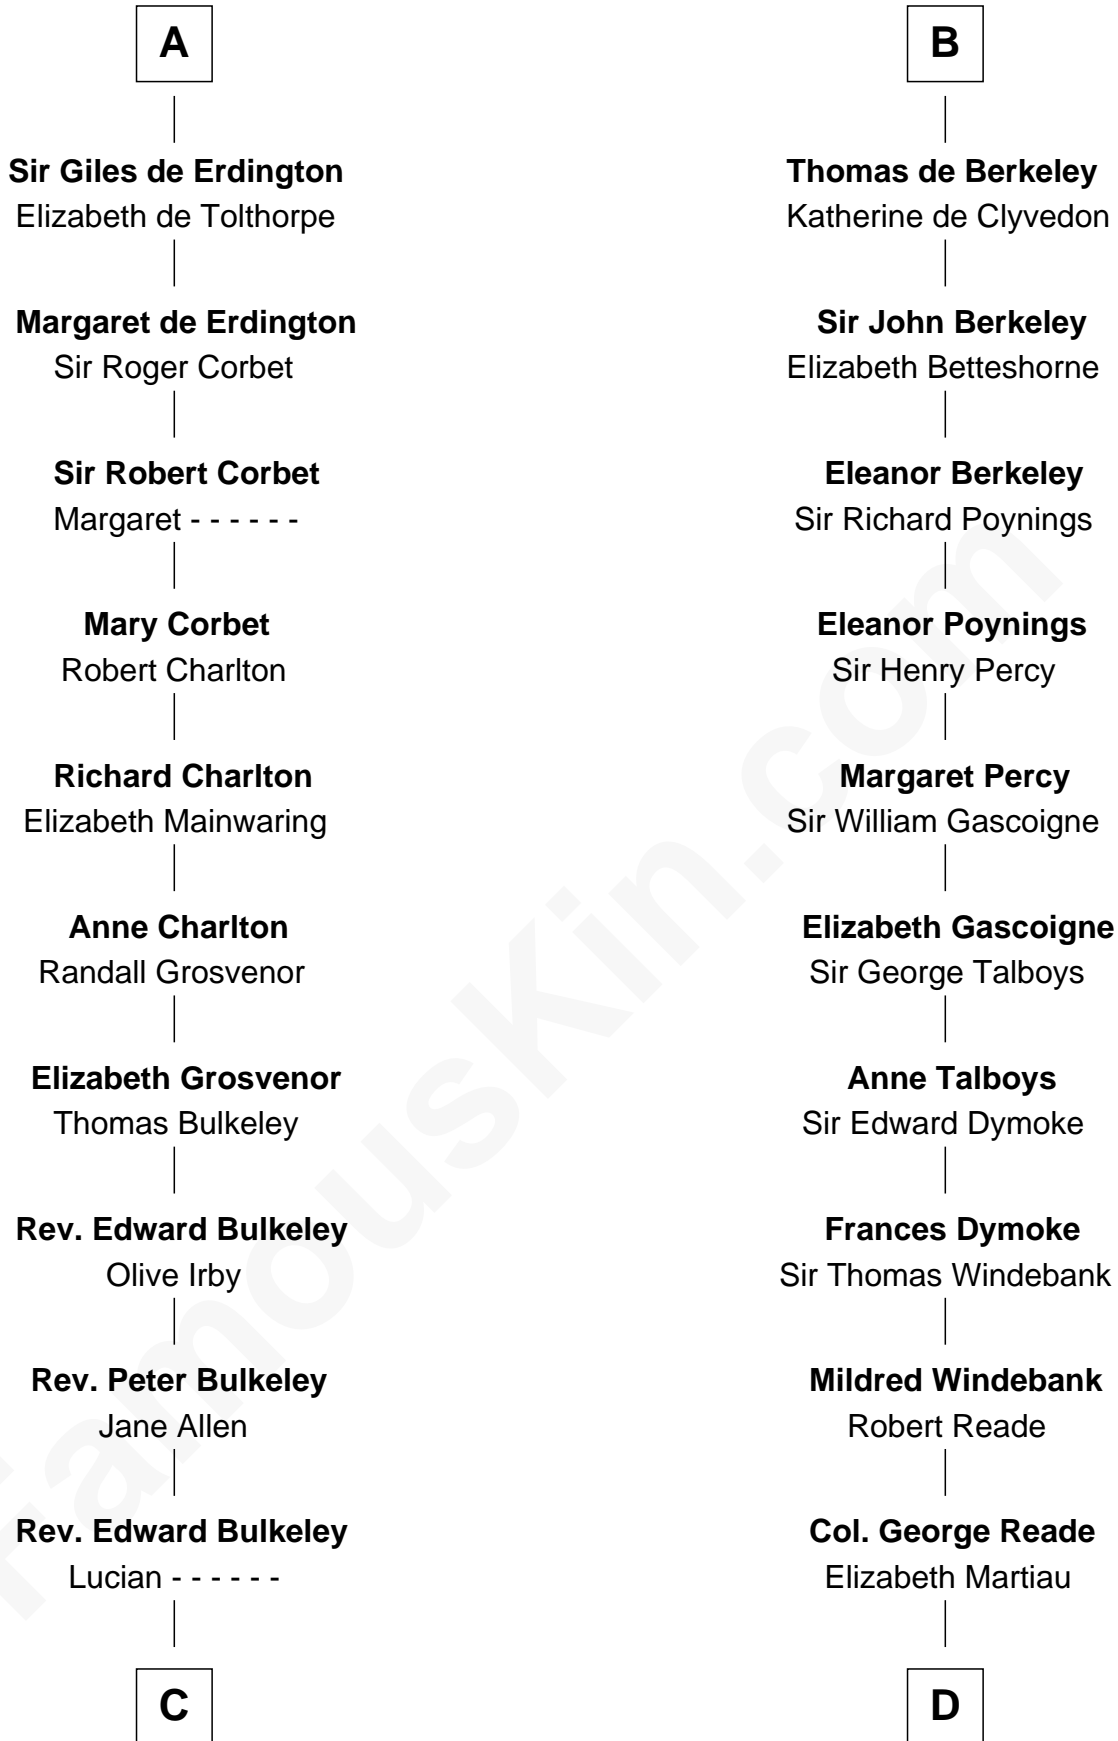

FamousKin.com Relationship Chart of

Samuel Prescott

Completed Paul Revere's Midnight Ride

20th cousin of

Thomas Nelson

Signer of the Declaration of Independence

C

Peter Bulkeley
Rebecca Wheeler

Rebecca Bulkeley
Dr. Jonathan Prescott

Dr. Abel Prescott
Abigail Brigham

Samuel Prescott
Completed Paul Revere's Ride

D

Robert Reade
Mary Lilly

Margaret Reade
Thomas Nelson

William Nelson
Elizabeth Burwell

Thomas Nelson
Signer of Declaration of Independence