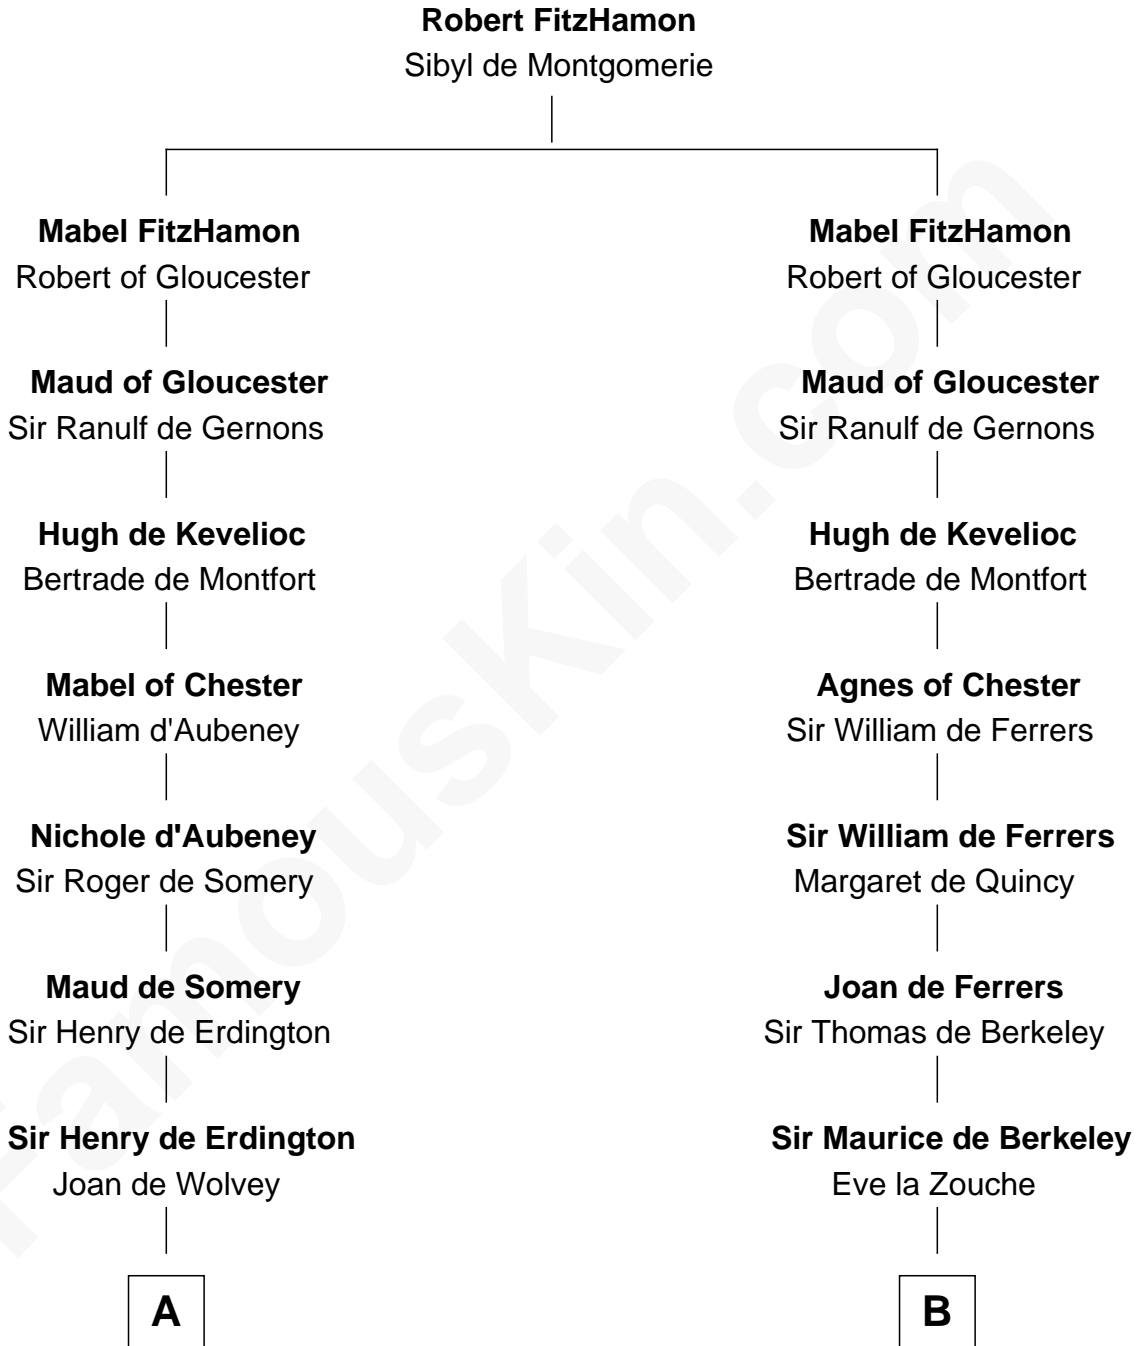

FamousKin.com Relationship Chart of

Samuel Prescott

Completed Paul Revere's Midnight Ride

20th cousin of

Thomas Nelson

Signer of the Declaration of Independence

C

Peter Bulkeley
Rebecca Wheeler

Rebecca Bulkeley
Dr. Jonathan Prescott

Dr. Abel Prescott
Abigail Brigham

Samuel Prescott
Completed Paul Revere's Ride

D

Robert Reade
Mary Lilly

Margaret Reade
Thomas Nelson

William Nelson
Elizabeth Burwell

Thomas Nelson
Signer of Declaration of Independence