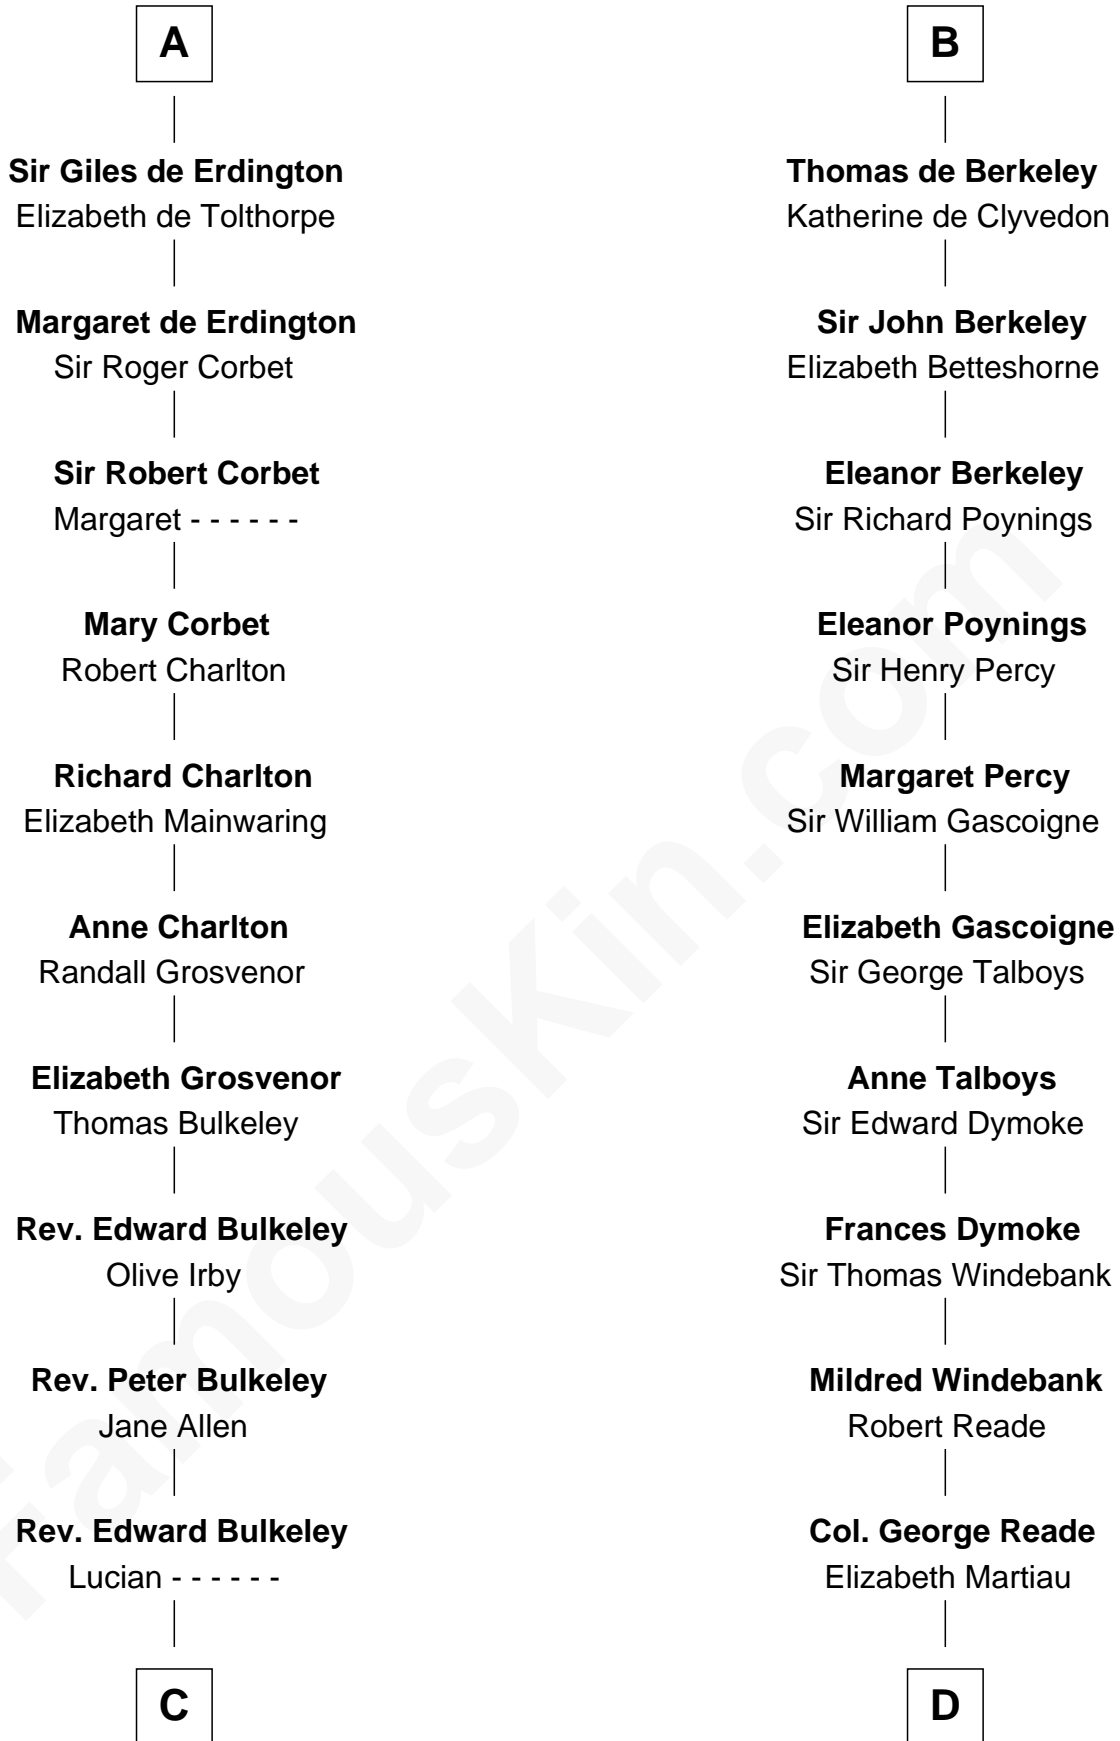

FamousKin.com

Relationship Chart of

Samuel Prescott

Completed Paul Revere's Midnight Ride

20th cousin of

Thomas Nelson

Signer of the Declaration of Independence

Ranulf de Briquessart

Margaret Goz

C

Peter Bulkeley
Rebecca Wheeler

Rebecca Bulkeley
Dr. Jonathan Prescott

Dr. Abel Prescott
Abigail Brigham

Samuel Prescott
Completed Paul Revere's Ride

D

Robert Reade
Mary Lilly