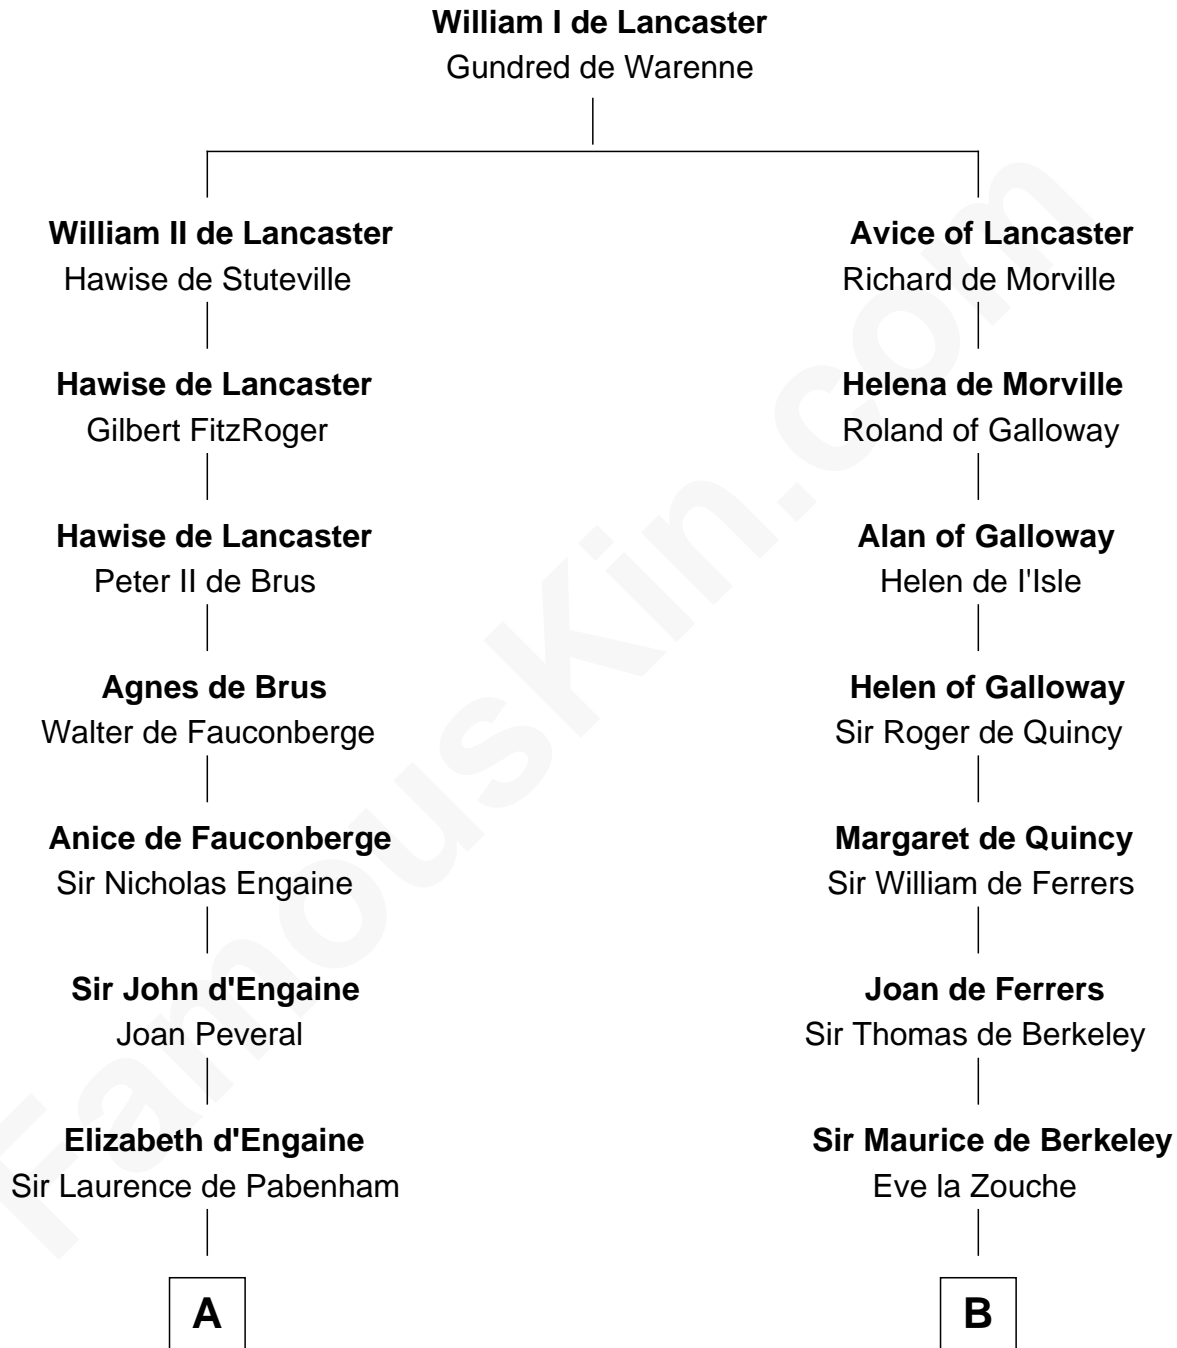

FamousKin.com

Relationship Chart of

Samuel Prescott

Completed Paul Revere's Midnight Ride

20th cousin of

Thomas Nelson

Signer of the Declaration of Independence

C

Elizabeth Hoar
Jonathan Prescott

Dr. Jonathan Prescott
Rebecca Bulkeley

Dr. Abel Prescott
Abigail Brigham

Samuel Prescott
Completed Paul Revere's Ride

D

Robert Reade
Mary Lilly

Margaret Reade
Thomas Nelson

William Nelson
Elizabeth Burwell

Thomas Nelson
Signer of Declaration of Independence

FamousKin.com