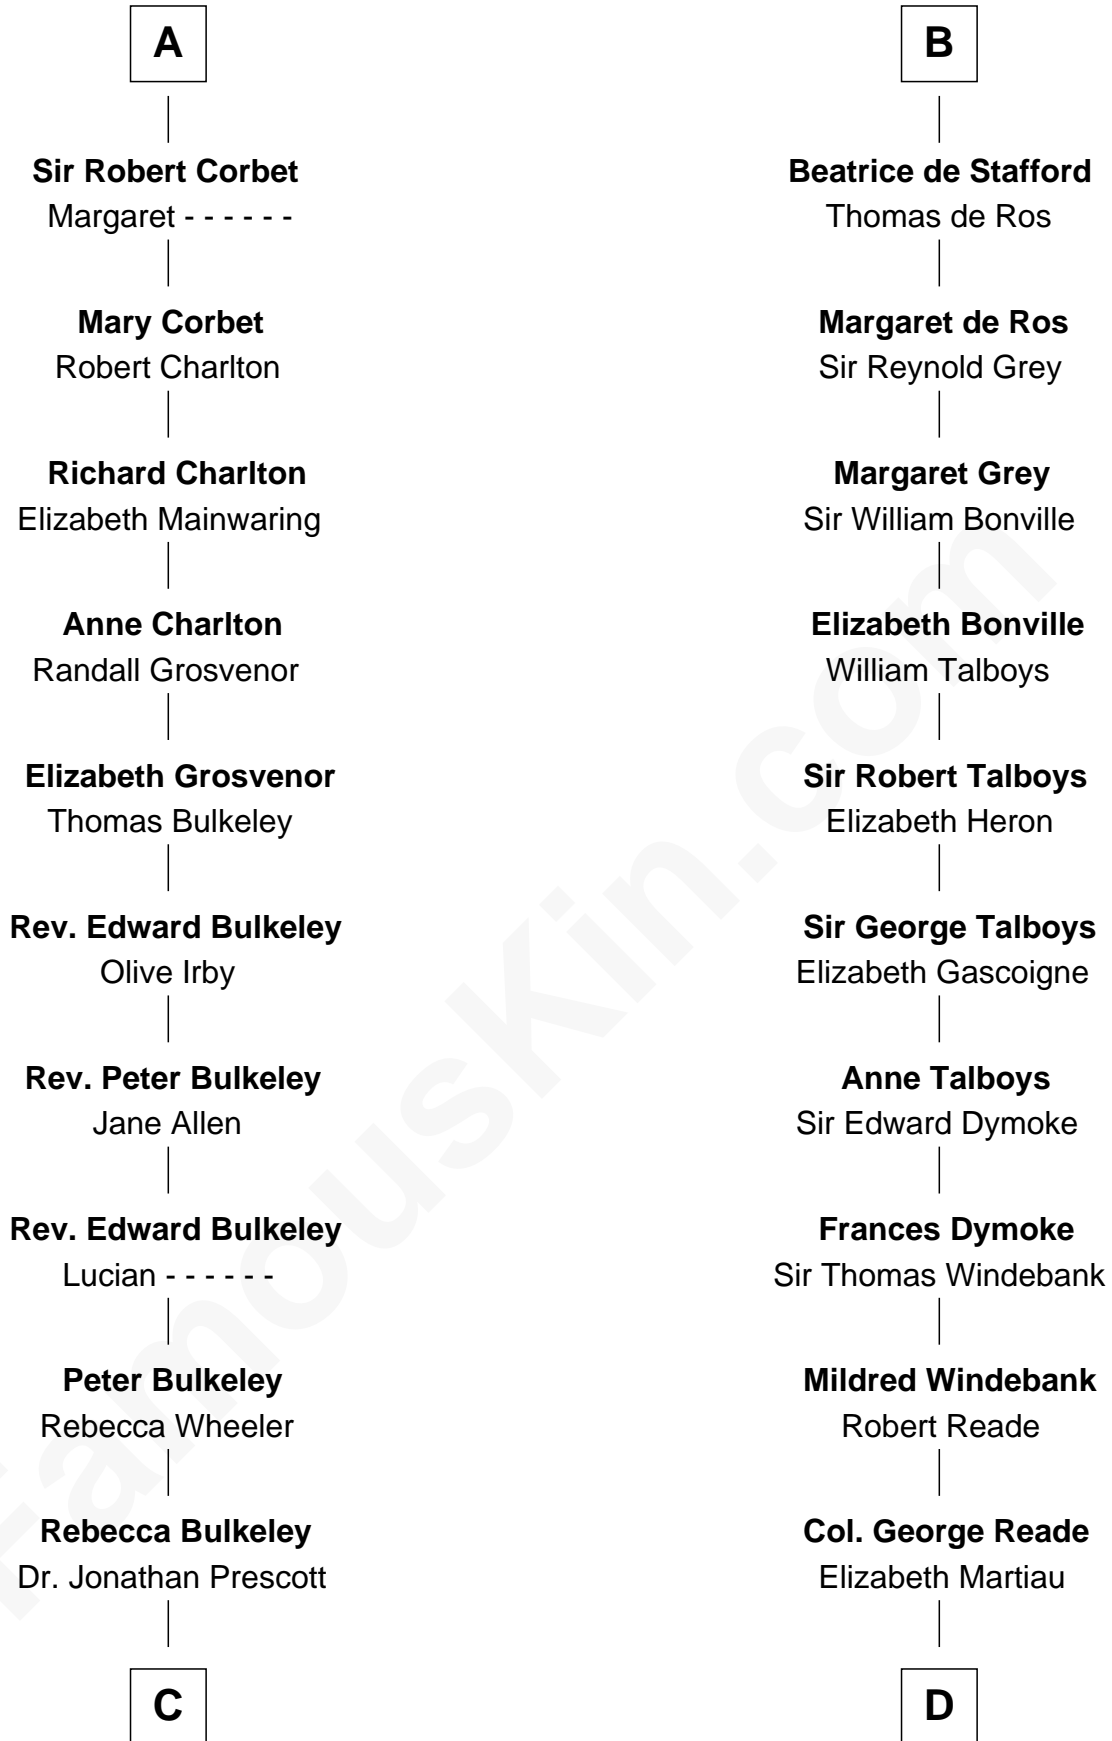

### Samuel Prescott

*Completed Paul Revere's Midnight Ride*

18th cousin 2 times removed of

### Thomas Nelson

*Signer of the Declaration of Independence*

**William d'Aubenev**

Alice of Louvain

**C**

**Dr. Abel Prescott**

Abigail Brigham

**Samuel Prescott**

*Completed Paul Revere's Ride*

**D**

**Robert Reade**

Mary Lilly

**Margaret Reade**

Thomas Nelson

**William Nelson**

Elizabeth Burwell