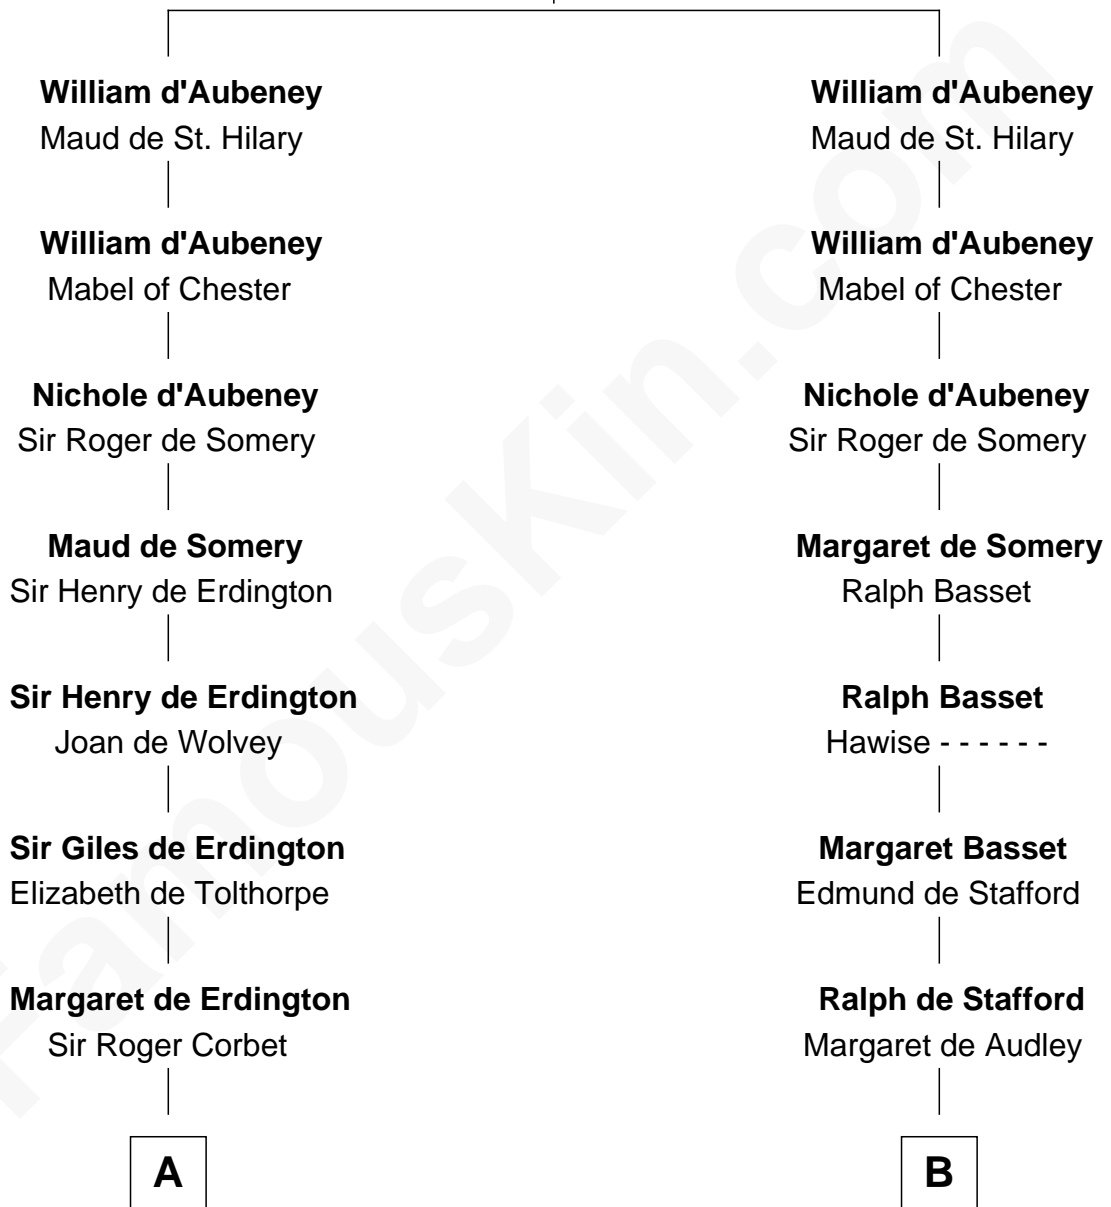

## Relationship Chart of

### Samuel Prescott

*Completed Paul Revere's Midnight Ride*

18th cousin 2 times removed of

### Thomas Nelson

*Signer of the Declaration of Independence*

**William d'Aubenev**

Alice of Louvain

**C**

**Dr. Abel Prescott**

Abigail Brigham

**Samuel Prescott**

*Completed Paul Revere's Ride*

**D**

**Robert Reade**

Mary Lilly

**Margaret Reade**

Thomas Nelson

**William Nelson**

Elizabeth Burwell