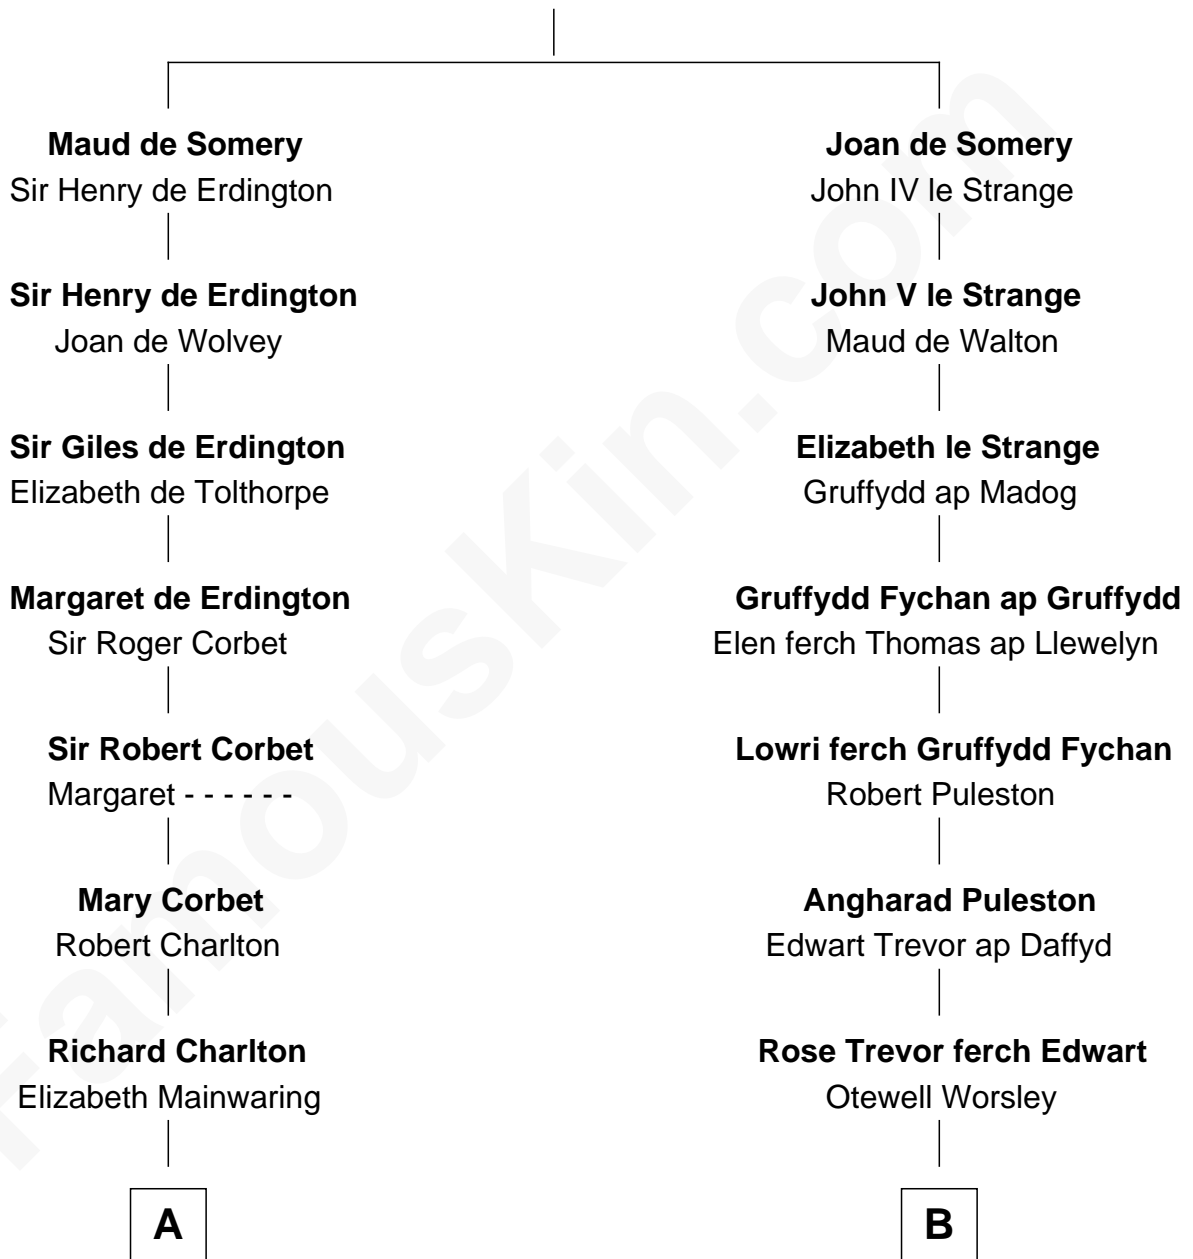

## Relationship Chart of

### Samuel Prescott

*Completed Paul Revere's Midnight Ride*

15th cousin of

### General William Whipple

*Signer of the Declaration of Independence*

**Sir Roger de Somery**

Nichole d'Aubenev

**A**

**Anne Charlton**  
Randall Grosvenor

**Elizabeth Grosvenor**  
Thomas Bulkeley

**Rev. Edward Bulkeley**  
Olive Irby

**Rev. Peter Bulkeley**  
Jane Allen

**Rev. Edward Bulkeley**  
Lucian - - - - -

**Peter Bulkeley**  
Rebecca Wheeler

**Rebecca Bulkeley**  
Dr. Jonathan Prescott

**Dr. Abel Prescott**  
Abigail Brigham

**Samuel Prescott**