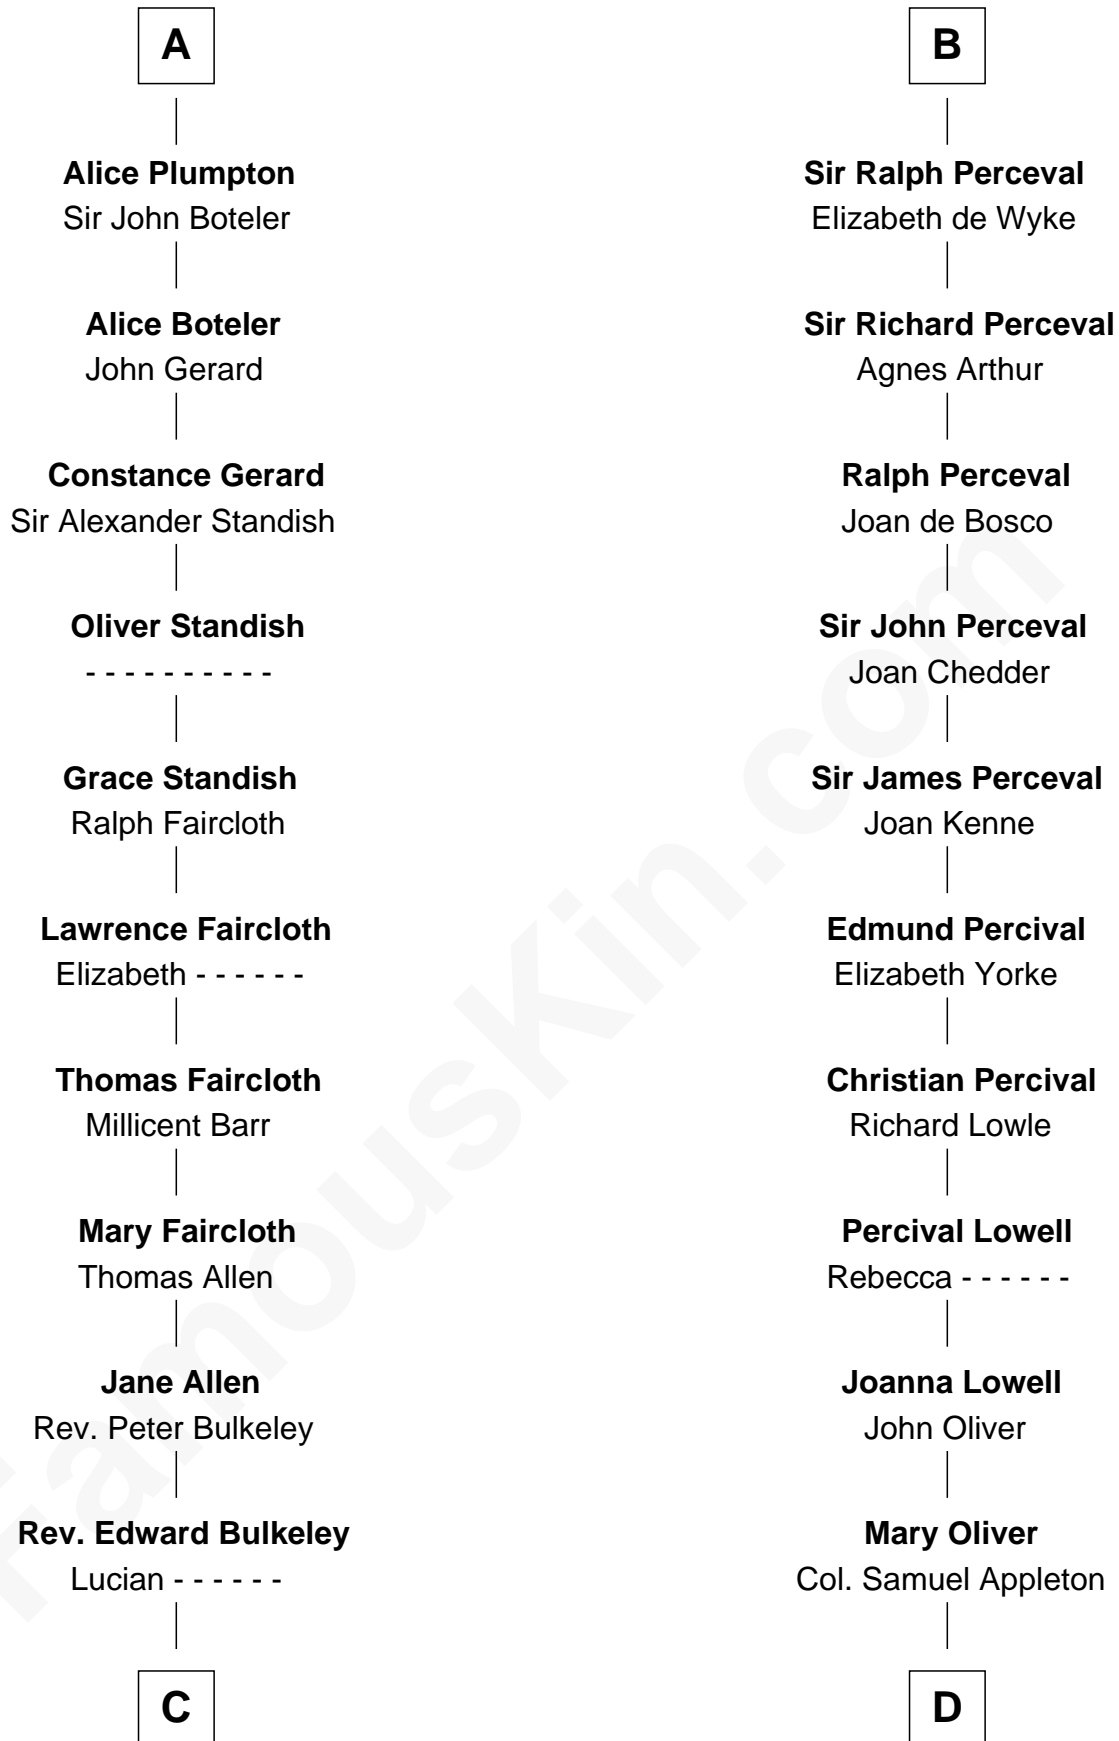

FamousKin.com

Relationship Chart of

Samuel Prescott

Completed Paul Revere's Midnight Ride

19th cousin 1 time removed of

General William Whipple

Signer of the Declaration of Independence

C

Peter Bulkeley
Rebecca Wheeler

Rebecca Bulkeley
Dr. Jonathan Prescott

Dr. Abel Prescott
Abigail Brigham

Samuel Prescott
Completed Paul Revere's Ride

D

Joanna Appleton
Matthew Whipple

William Whipple
Mary Cutts