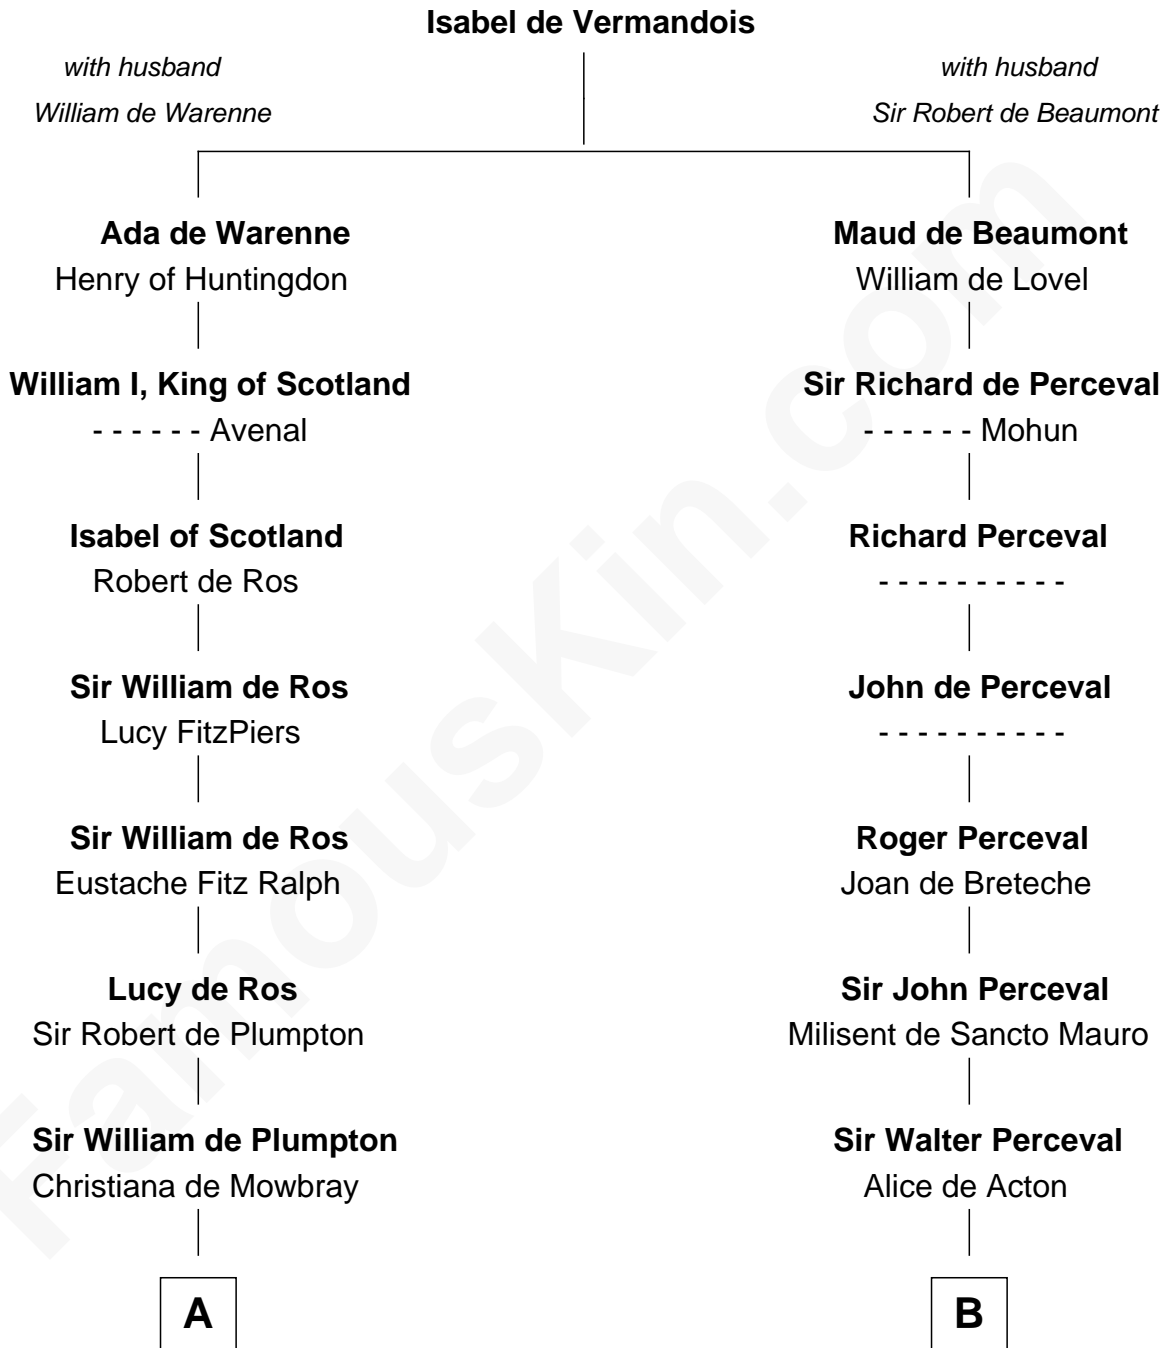

FamousKin.com

Relationship Chart of

Samuel Prescott

Completed Paul Revere's Midnight Ride

19th cousin 1 time removed of

General William Whipple

Signer of the Declaration of Independence

C

Peter Bulkeley
Rebecca Wheeler

Rebecca Bulkeley
Dr. Jonathan Prescott

Dr. Abel Prescott
Abigail Brigham

Samuel Prescott
Completed Paul Revere's Ride

D

Joanna Appleton
Matthew Whipple

William Whipple
Mary Cutts

General William Whipple
Signer of Declaration of Independence

FamousKin.com