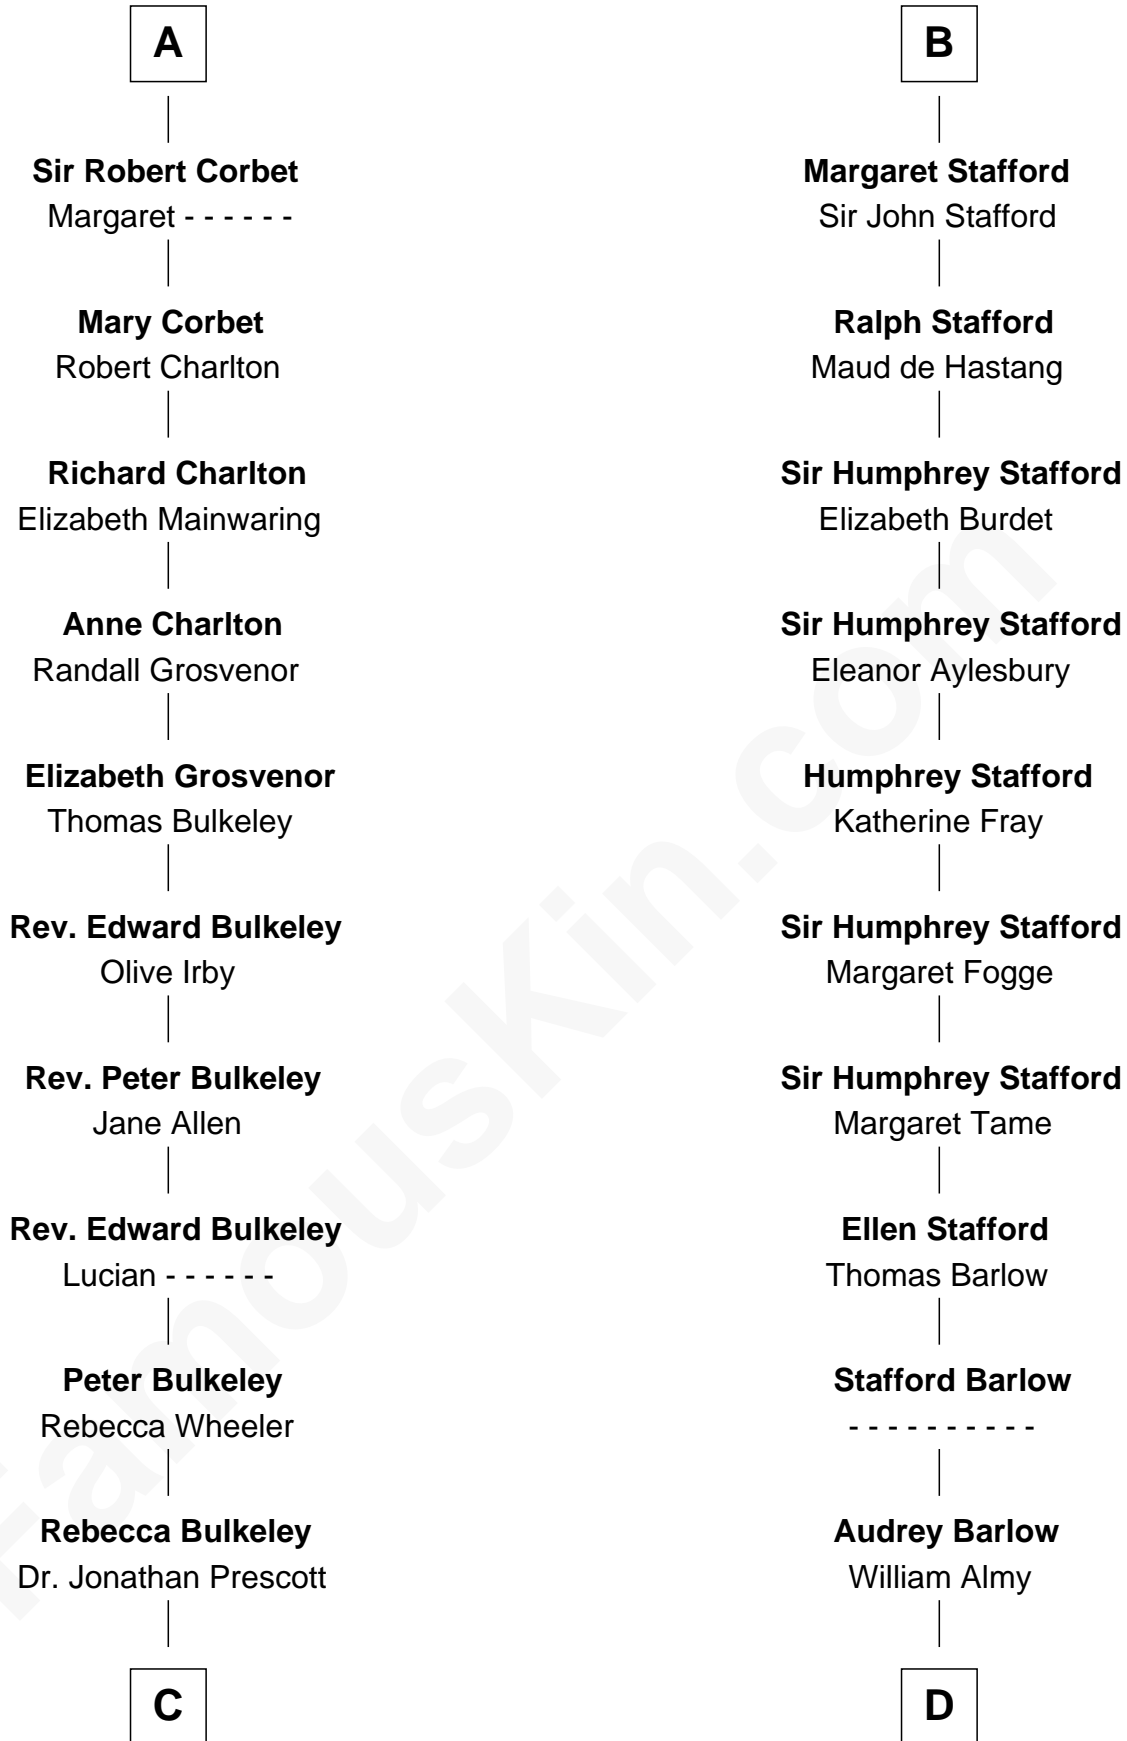

FamousKin.com

Relationship Chart of

Samuel Prescott

Completed Paul Revere's Midnight Ride

18th cousin 3 times removed of

Robert Townsend

Member of the Culper Spy Ring during the American Revolution

Simon III de Montfort

Ralph Basset

Hawise - - - - -

Margaret Basset

Edmund de Stafford

Ralph de Stafford

Katherine de Hastang

B

C

Dr. Abel Prescott

Abigail Brigham

Samuel Prescott

Completed Paul Revere's Ride

D

Job Almy

Mary Unthank

Audrey Almy