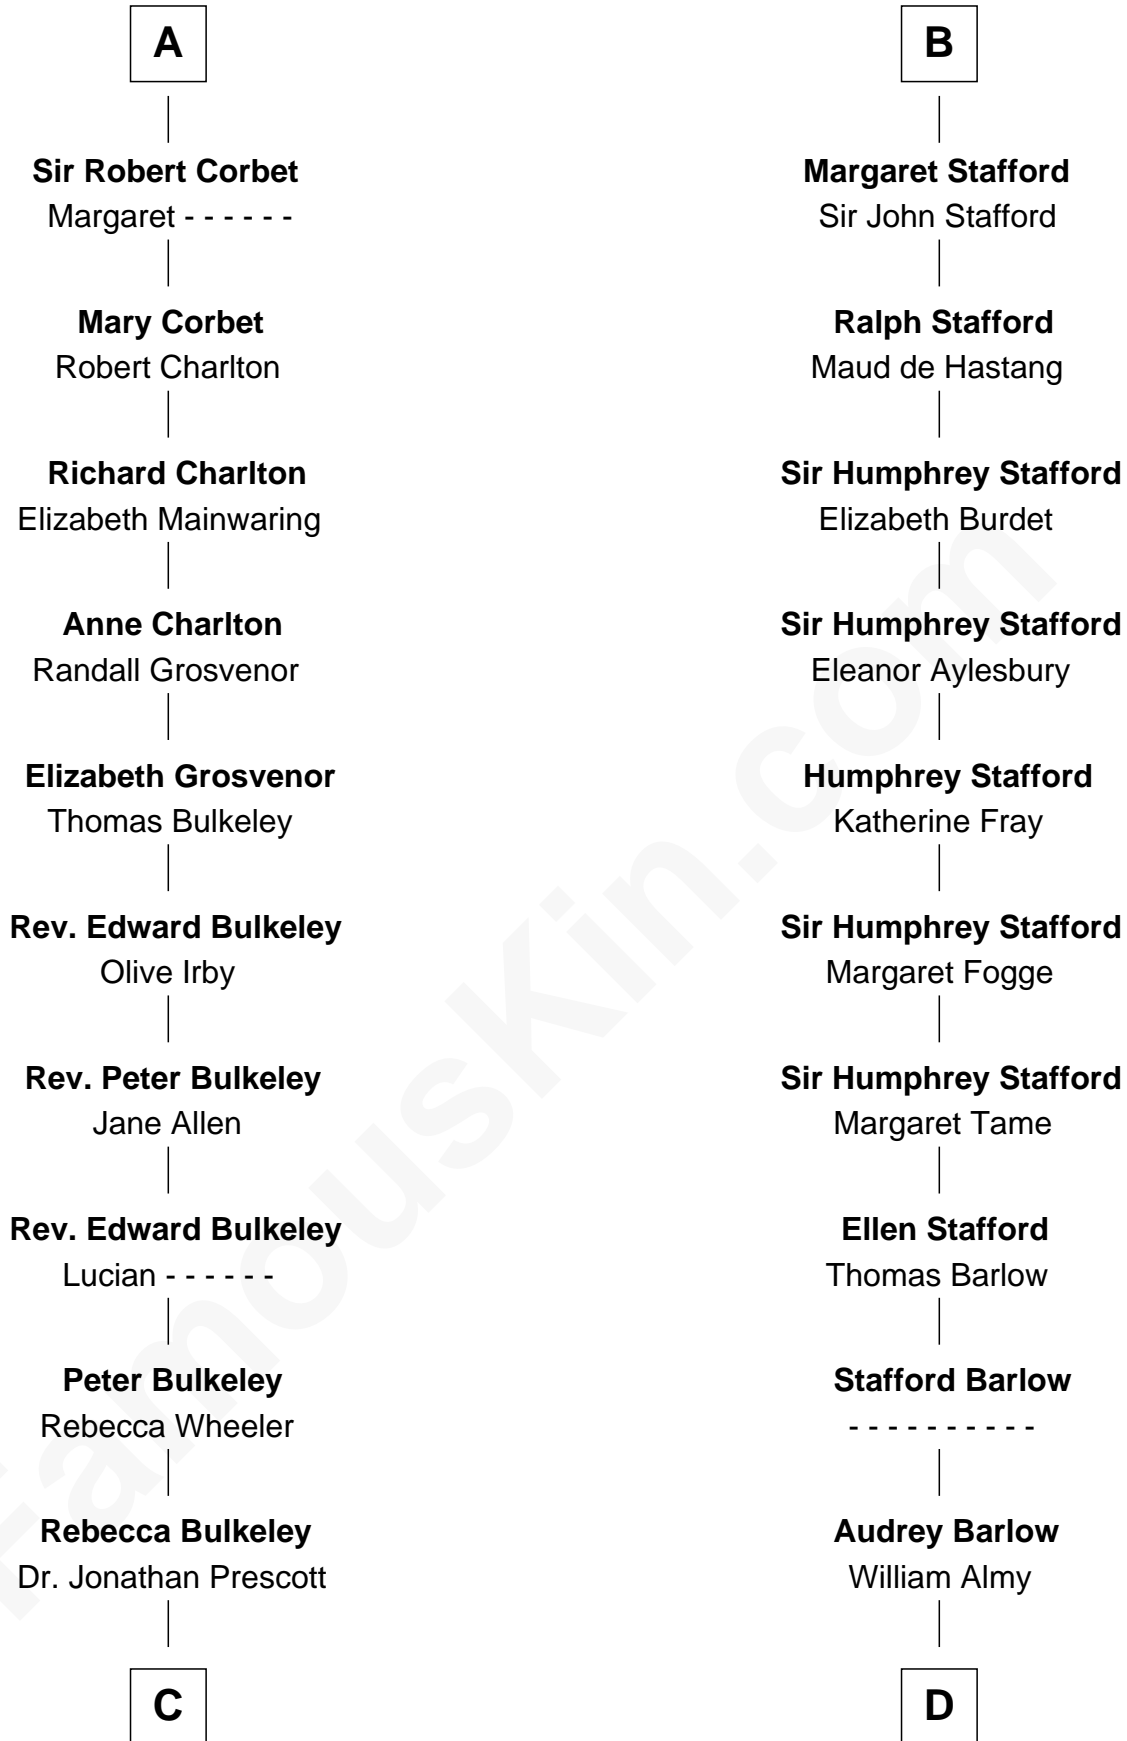

## Relationship Chart of

### Samuel Prescott

Completed Paul Revere's Midnight Ride

18th cousin 3 times removed of

### Robert Townsend

Member of the Culper Spy Ring during the American Revolution

**C**

**Dr. Abel Prescott**

Abigail Brigham

**Samuel Prescott**

*Completed Paul Revere's Ride*

**D**

**Job Almy**

Mary Unthank

**Audrey Almy**

James Townsend

**Jacob Townsend**

Phoebe Seaman

**Samuel Townsend**

Sarah Stoddard