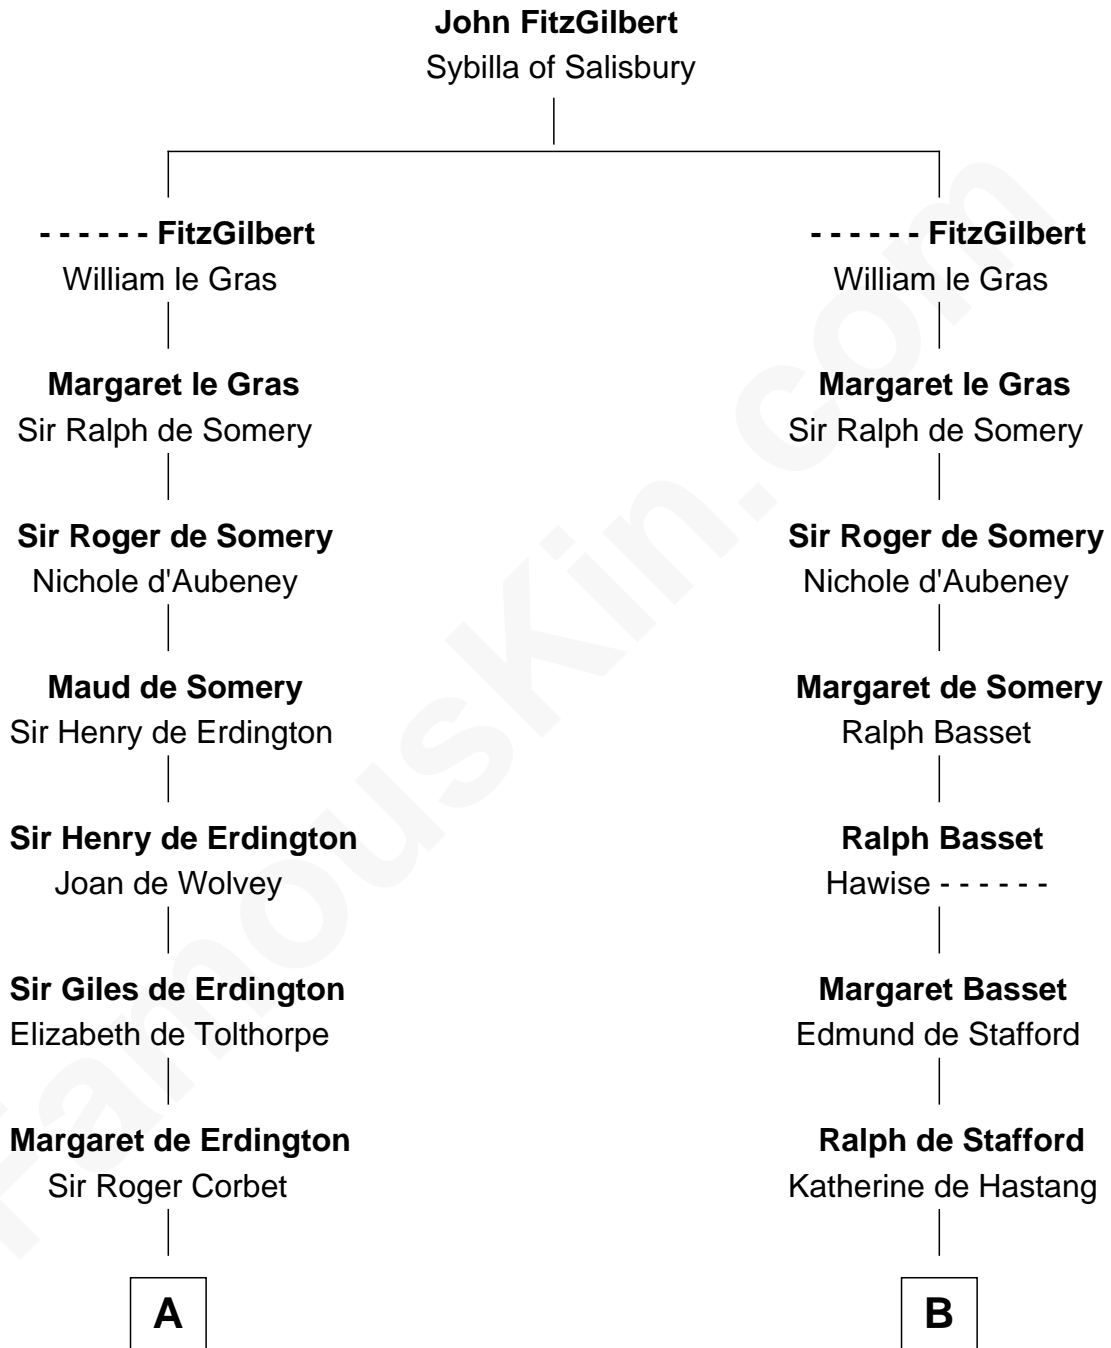

## Relationship Chart of

### Samuel Prescott

Completed Paul Revere's Midnight Ride

18th cousin 3 times removed of

### Robert Townsend

Member of the Culper Spy Ring during the American Revolution

**C**

**Dr. Abel Prescott**

Abigail Brigham

**Samuel Prescott**

*Completed Paul Revere's Ride*

**D**