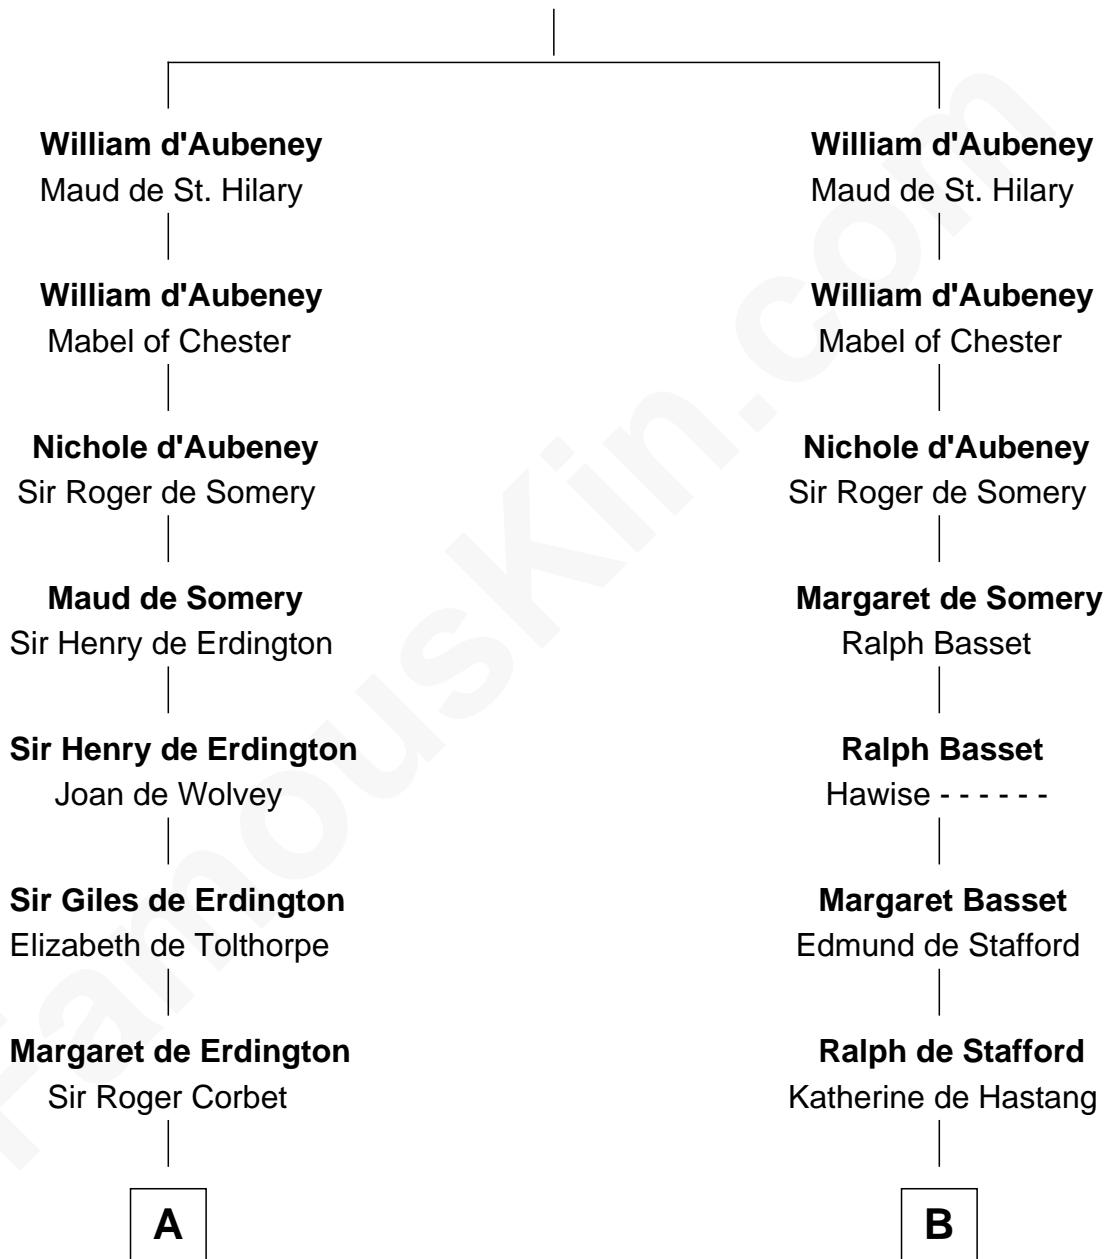

## Relationship Chart of

### Samuel Prescott

*Completed Paul Revere's Midnight Ride*

**18th cousin 3 times removed of**

### Robert Townsend

*Member of the Culper Spy Ring during the American Revolution*

**William d'Aubenev**

Alice of Louvain

**C**

**Dr. Abel Prescott**

Abigail Brigham

**Samuel Prescott**

*Completed Paul Revere's Ride*

**D**

**Job Almy**

Mary Unthank

**Audrey Almy**

James Townsend

**Jacob Townsend**

Phoebe Seaman