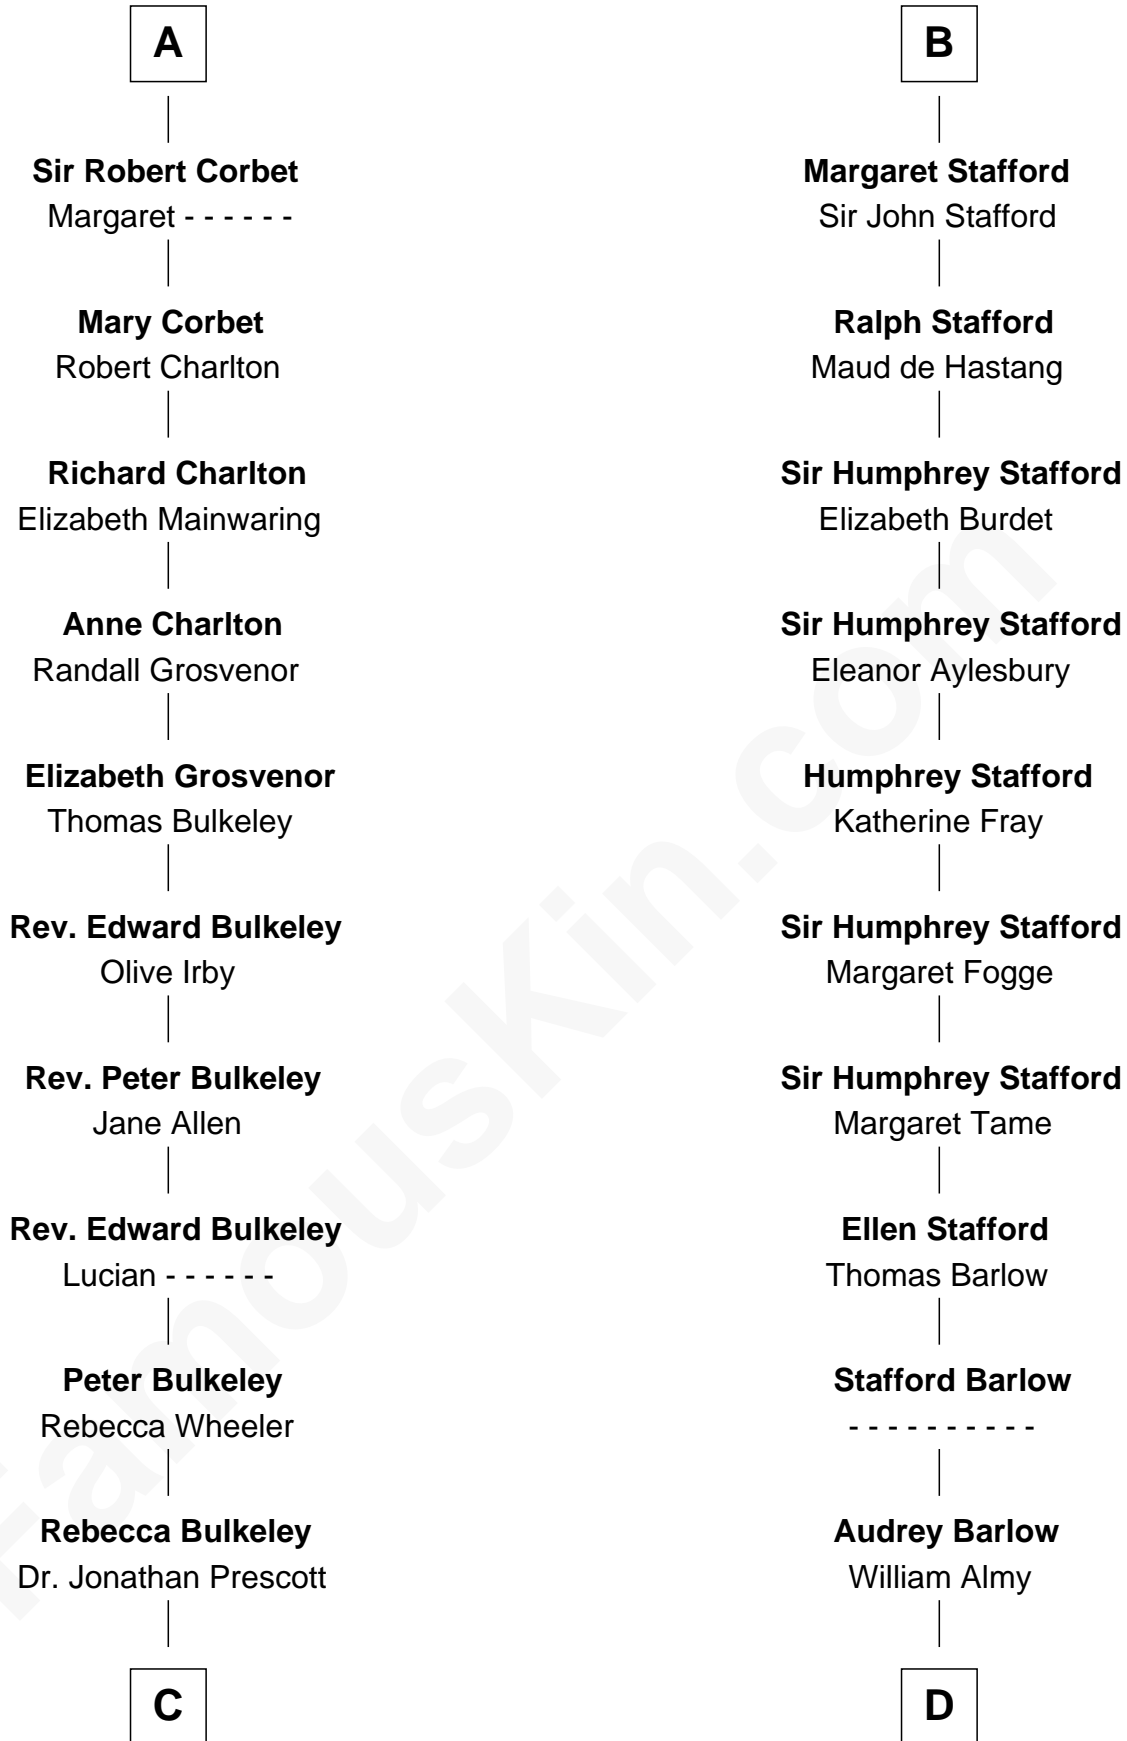

## Relationship Chart of

### Samuel Prescott

*Completed Paul Revere's Midnight Ride*

**18th cousin 3 times removed of**

### Robert Townsend

*Member of the Culper Spy Ring during the American Revolution*

**William d'Aubenev**

Alice of Louvain

**C**

**Dr. Abel Prescott**

Abigail Brigham

**Samuel Prescott**

*Completed Paul Revere's Ride*

**D**

**Job Almy**

Mary Unthank

**Audrey Almy**

James Townsend

**Jacob Townsend**

Phoebe Seaman