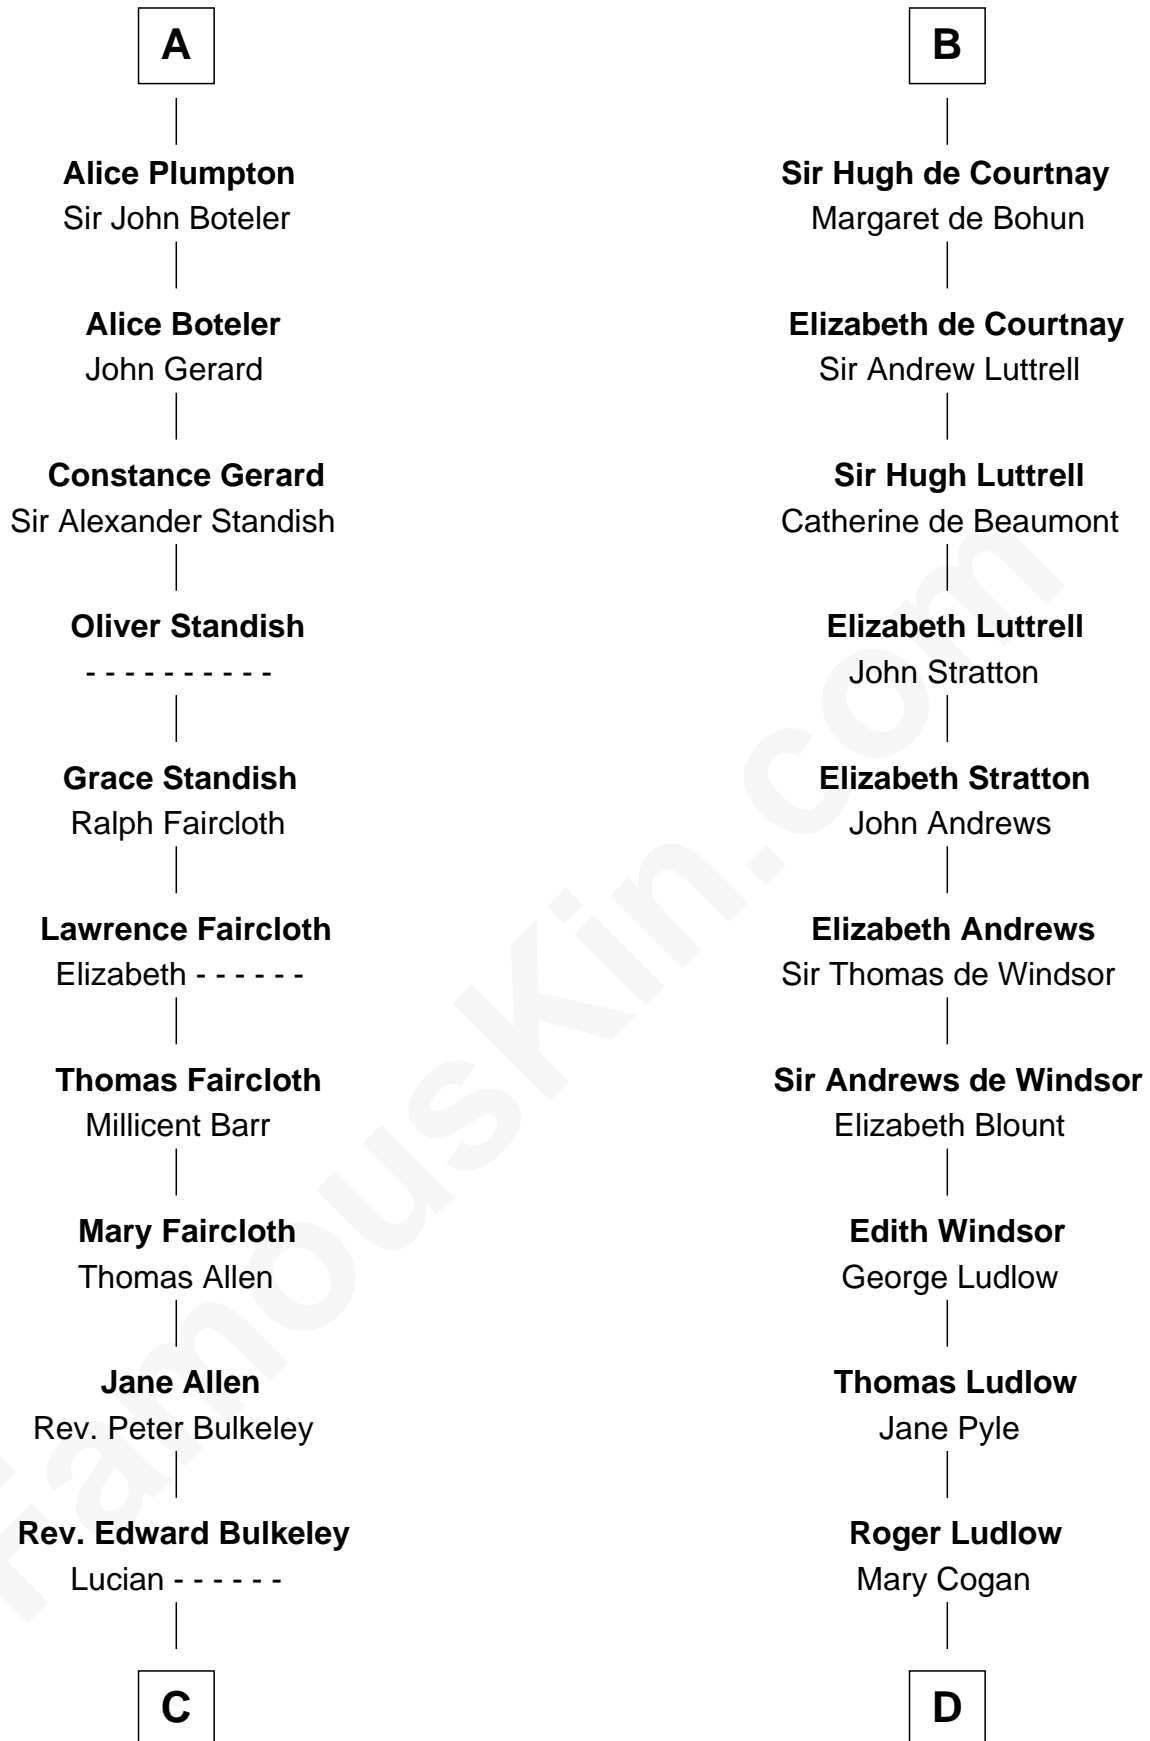

## Relationship Chart of

### Samuel Prescott

*Completed Paul Revere's Midnight Ride*

20th cousin of

### Caleb Brewster

*Member of the Culper Spy Ring during the American Revolution*

**C**

**Peter Bulkeley**  
Rebecca Wheeler

**Rebecca Bulkeley**  
Dr. Jonathan Prescott

**Dr. Abel Prescott**  
Abigail Brigham

**Samuel Prescott**  
*Completed Paul Revere's Ride*

**D**

**Sarah Ludlow**  
Rev. Nathaniel Brewster

**Daniel Brewster**  
Anna Jayne

**Benjamin Brewster**  
Sarah Biggs

**Caleb Brewster**  
*Member of the Culper Spy Ring*