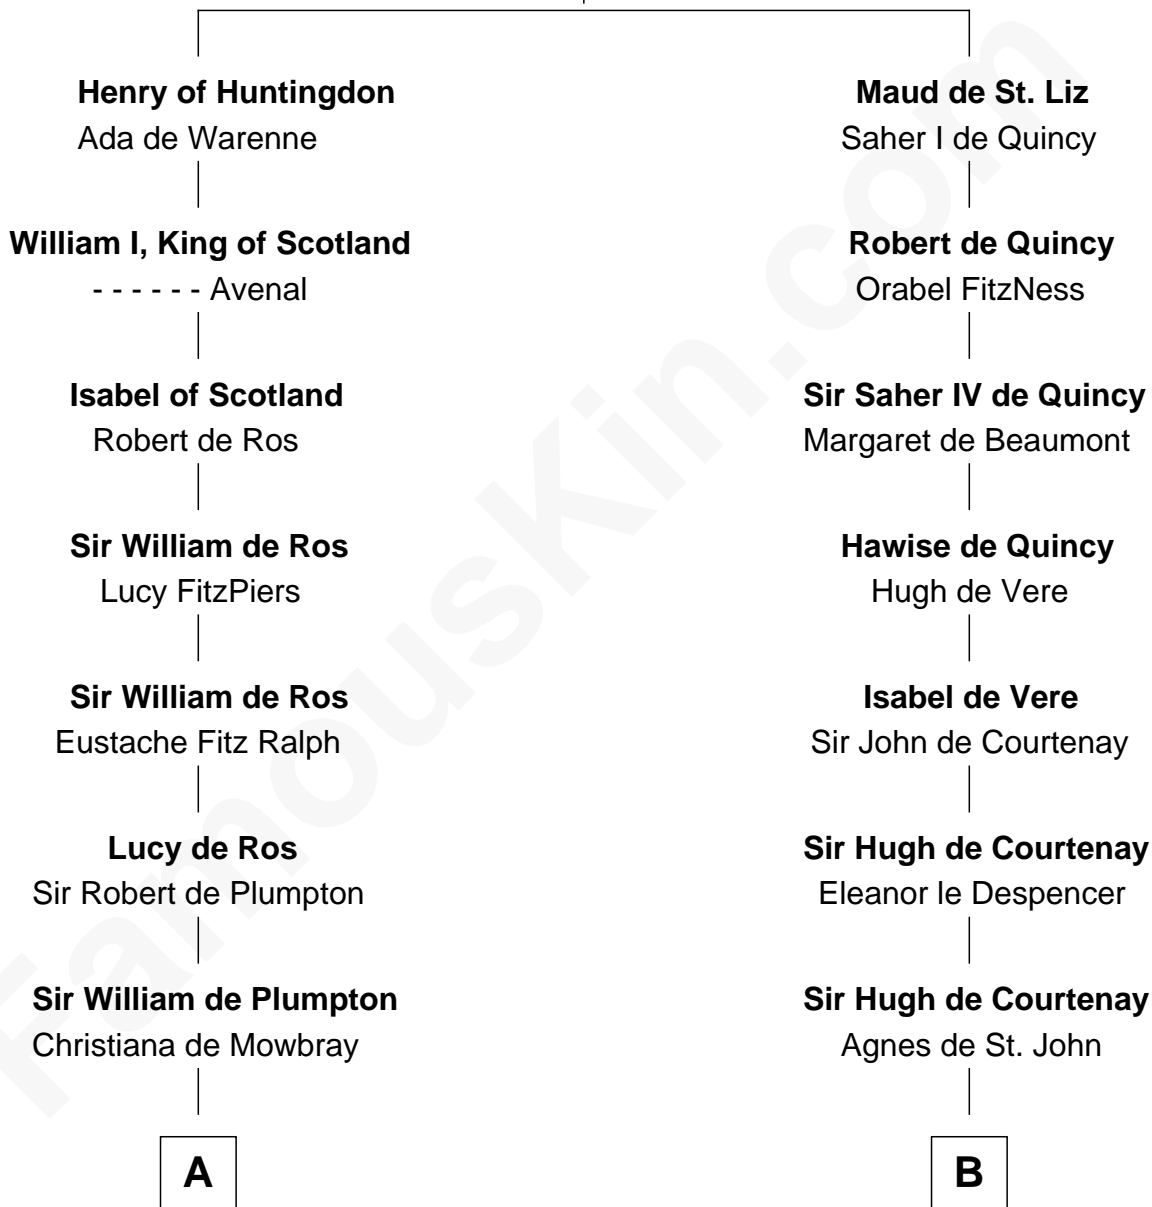

Maud of Northumberland

with husband
David I, King of Scotland

with husband
Simon I de St. Liz