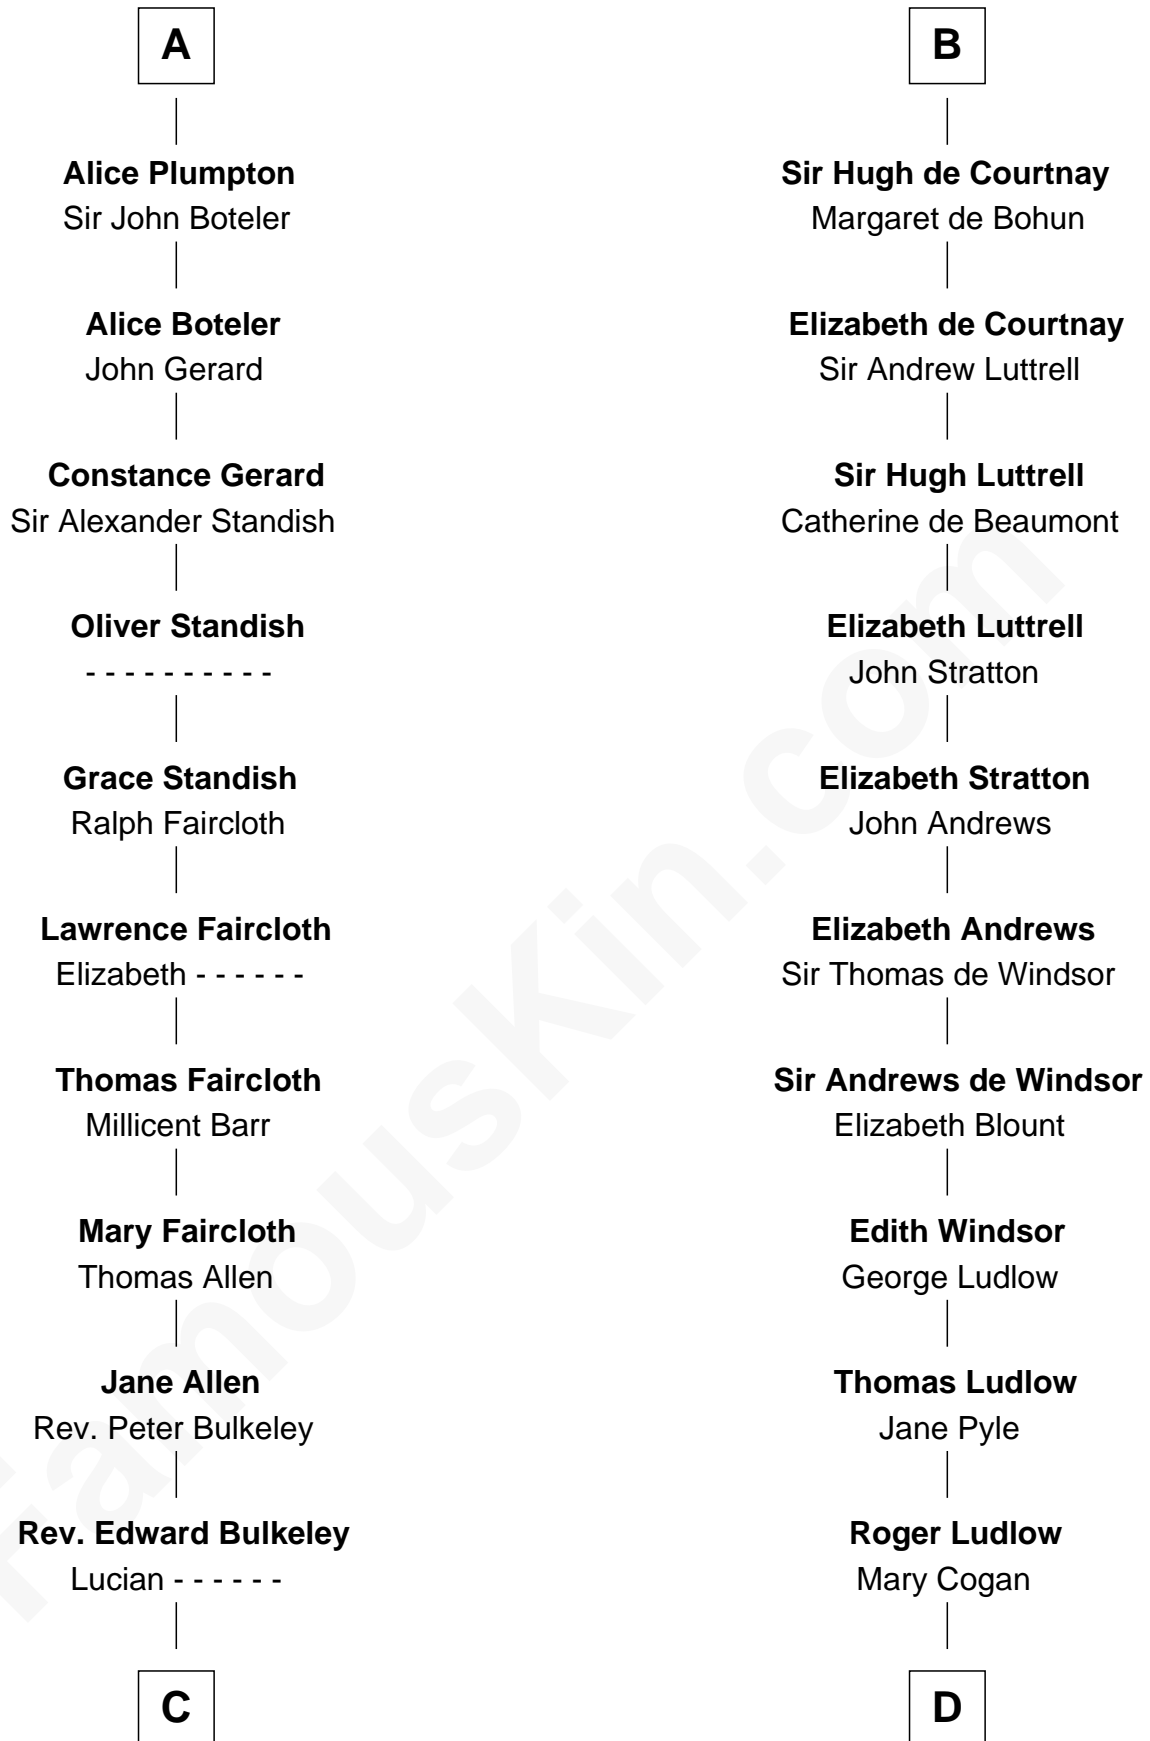

## Relationship Chart of

### Samuel Prescott

*Completed Paul Revere's Midnight Ride*

20th cousin of

### Caleb Brewster

*Member of the Culper Spy Ring during the American Revolution*

#### Maud of Northumberland

*with husband*  
David I, King of Scotland

*with husband*  
Simon I de St. Liz

**C**

**Peter Bulkeley**  
Rebecca Wheeler

**Rebecca Bulkeley**  
Dr. Jonathan Prescott

**Dr. Abel Prescott**  
Abigail Brigham