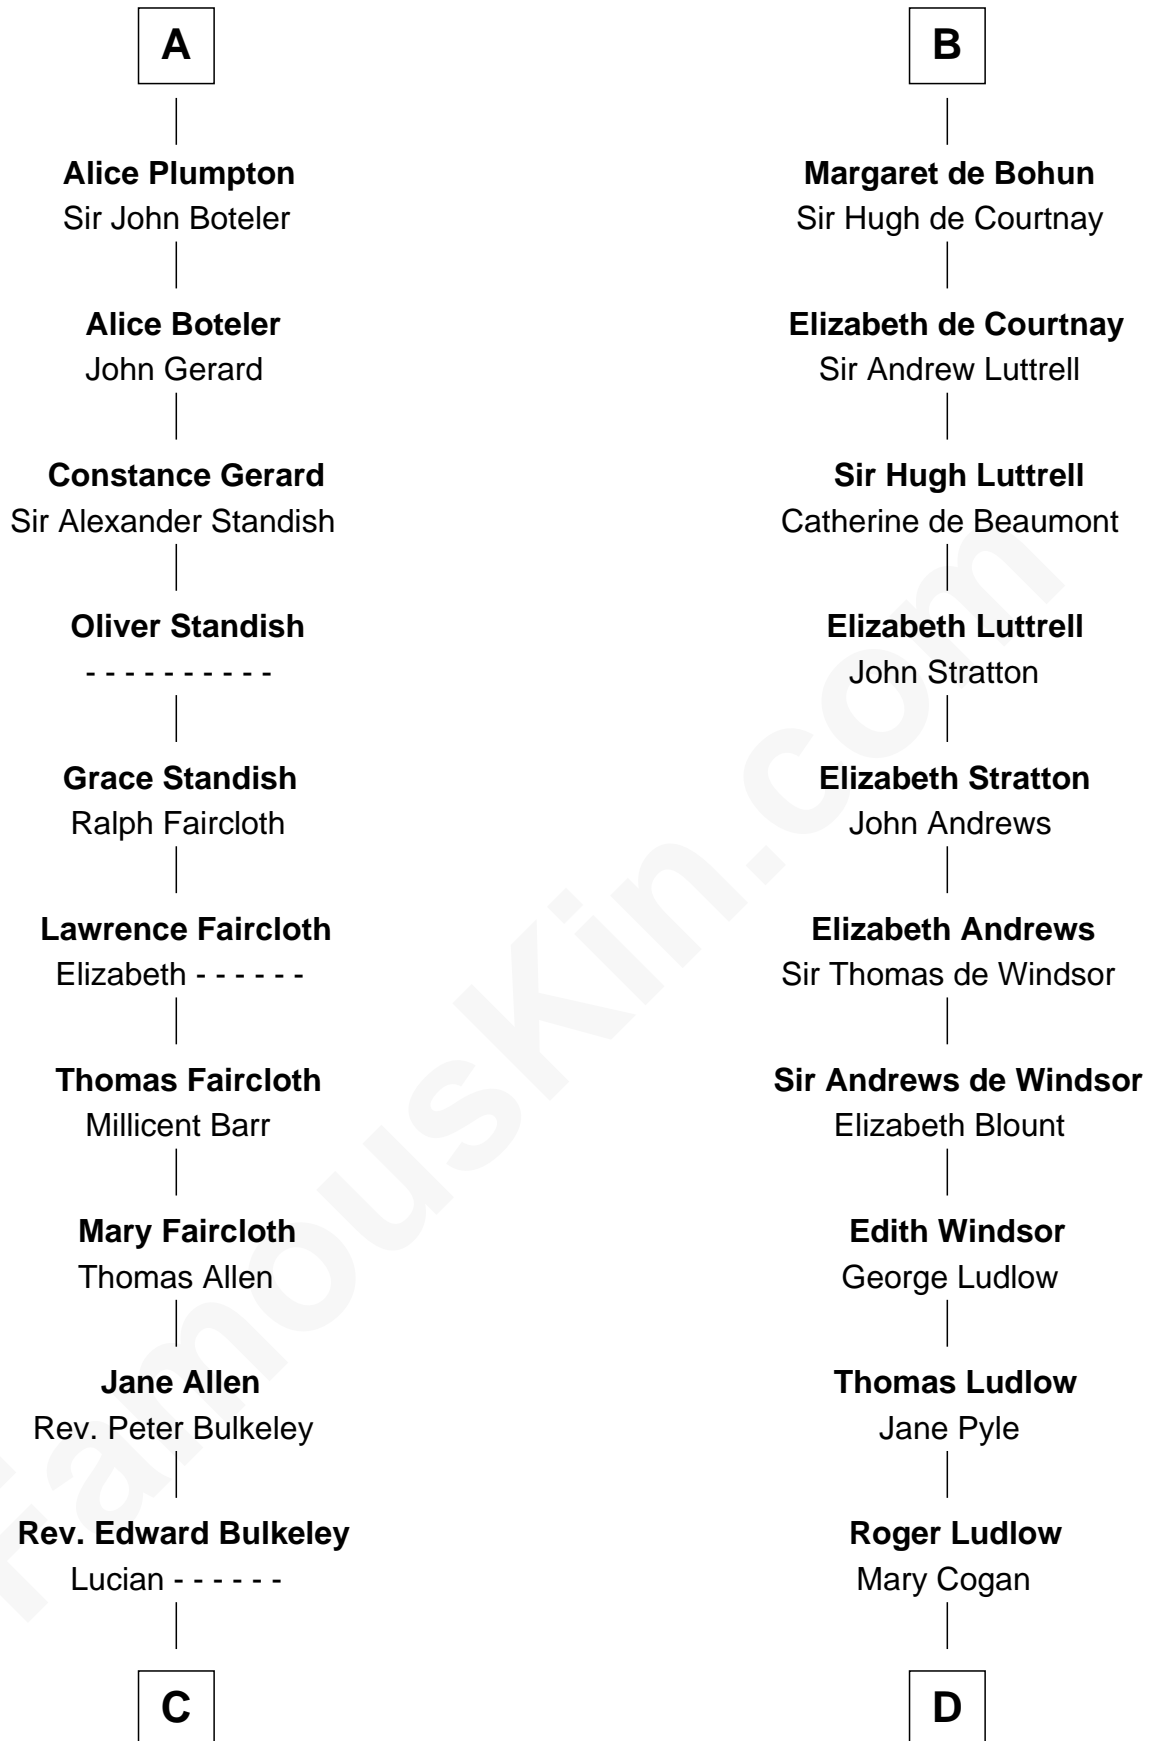

FamousKin.com

Relationship Chart of

Samuel Prescott

Completed Paul Revere's Midnight Ride

20th cousin of

Caleb Brewster

Member of the Culper Spy Ring during the American Revolution

C

Peter Bulkeley
Rebecca Wheeler

Rebecca Bulkeley
Dr. Jonathan Prescott

Dr. Abel Prescott
Abigail Brigham

Samuel Prescott
Completed Paul Revere's Ride

D

Sarah Ludlow
Rev. Nathaniel Brewster

Daniel Brewster
Anna Jayne

Benjamin Brewster
Sarah Biggs

Caleb Brewster
Member of the Culper Spy Ring

FamousKin.com