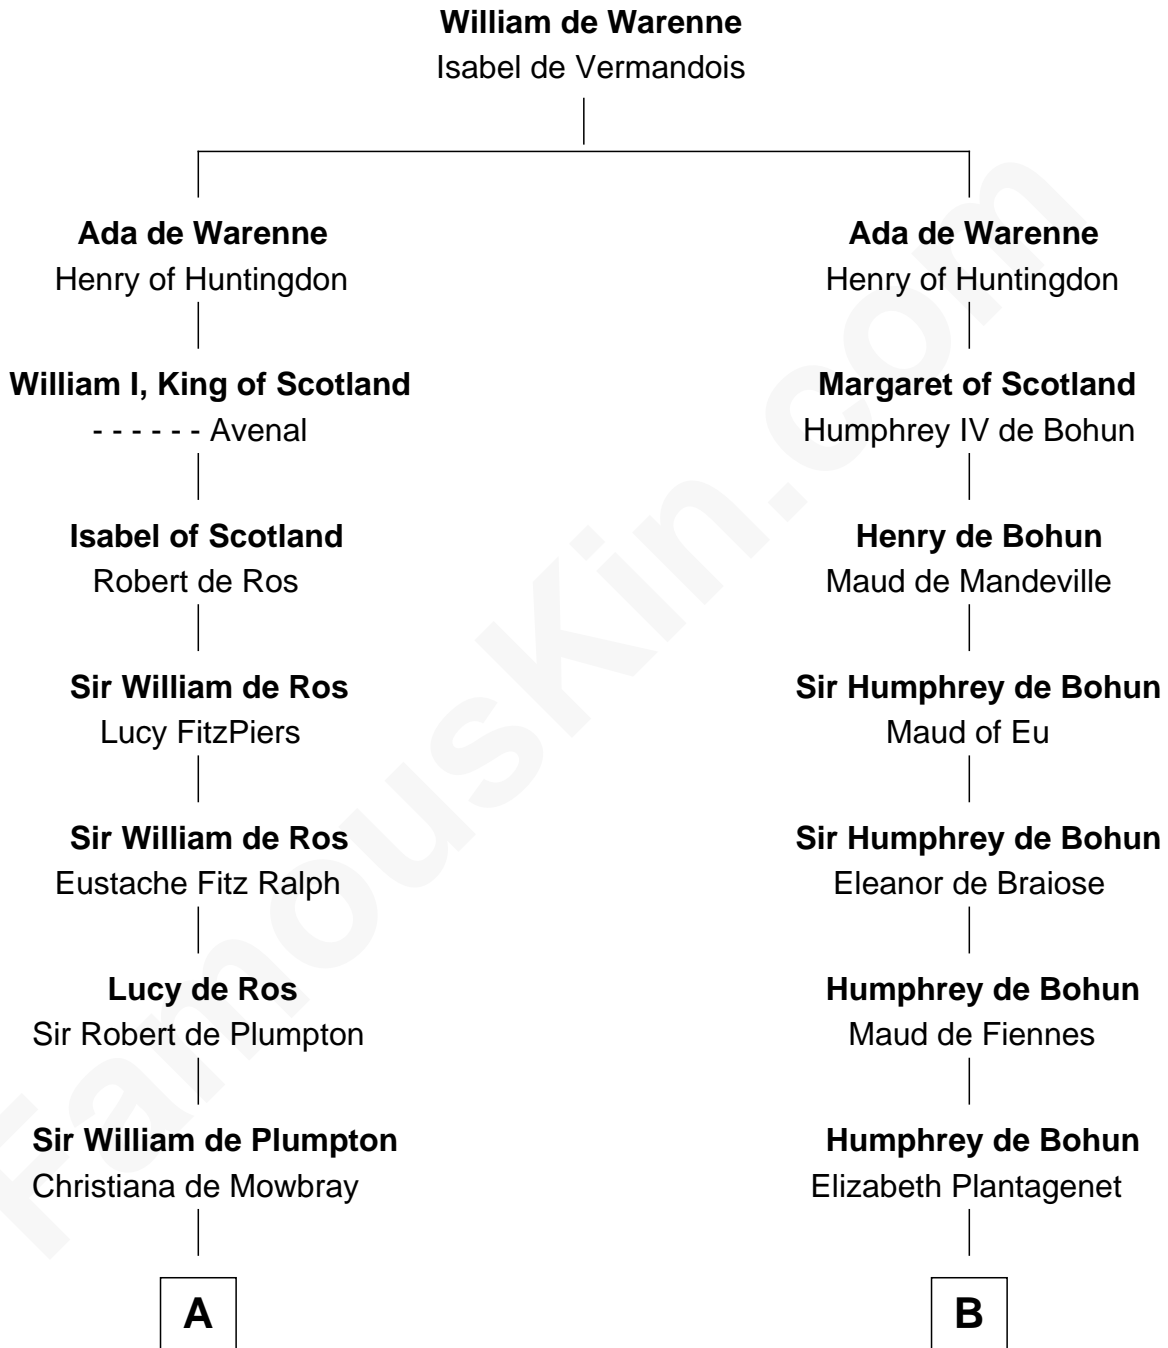

FamousKin.com

Relationship Chart of

Samuel Prescott

Completed Paul Revere's Midnight Ride

20th cousin of

Caleb Brewster

Member of the Culper Spy Ring during the American Revolution

C

Peter Bulkeley
Rebecca Wheeler

Rebecca Bulkeley
Dr. Jonathan Prescott

Dr. Abel Prescott
Abigail Brigham

Samuel Prescott
Completed Paul Revere's Ride

D

Sarah Ludlow
Rev. Nathaniel Brewster

Daniel Brewster
Anna Jayne

Benjamin Brewster
Sarah Biggs

Caleb Brewster
Member of the Culper Spy Ring

FamousKin.com