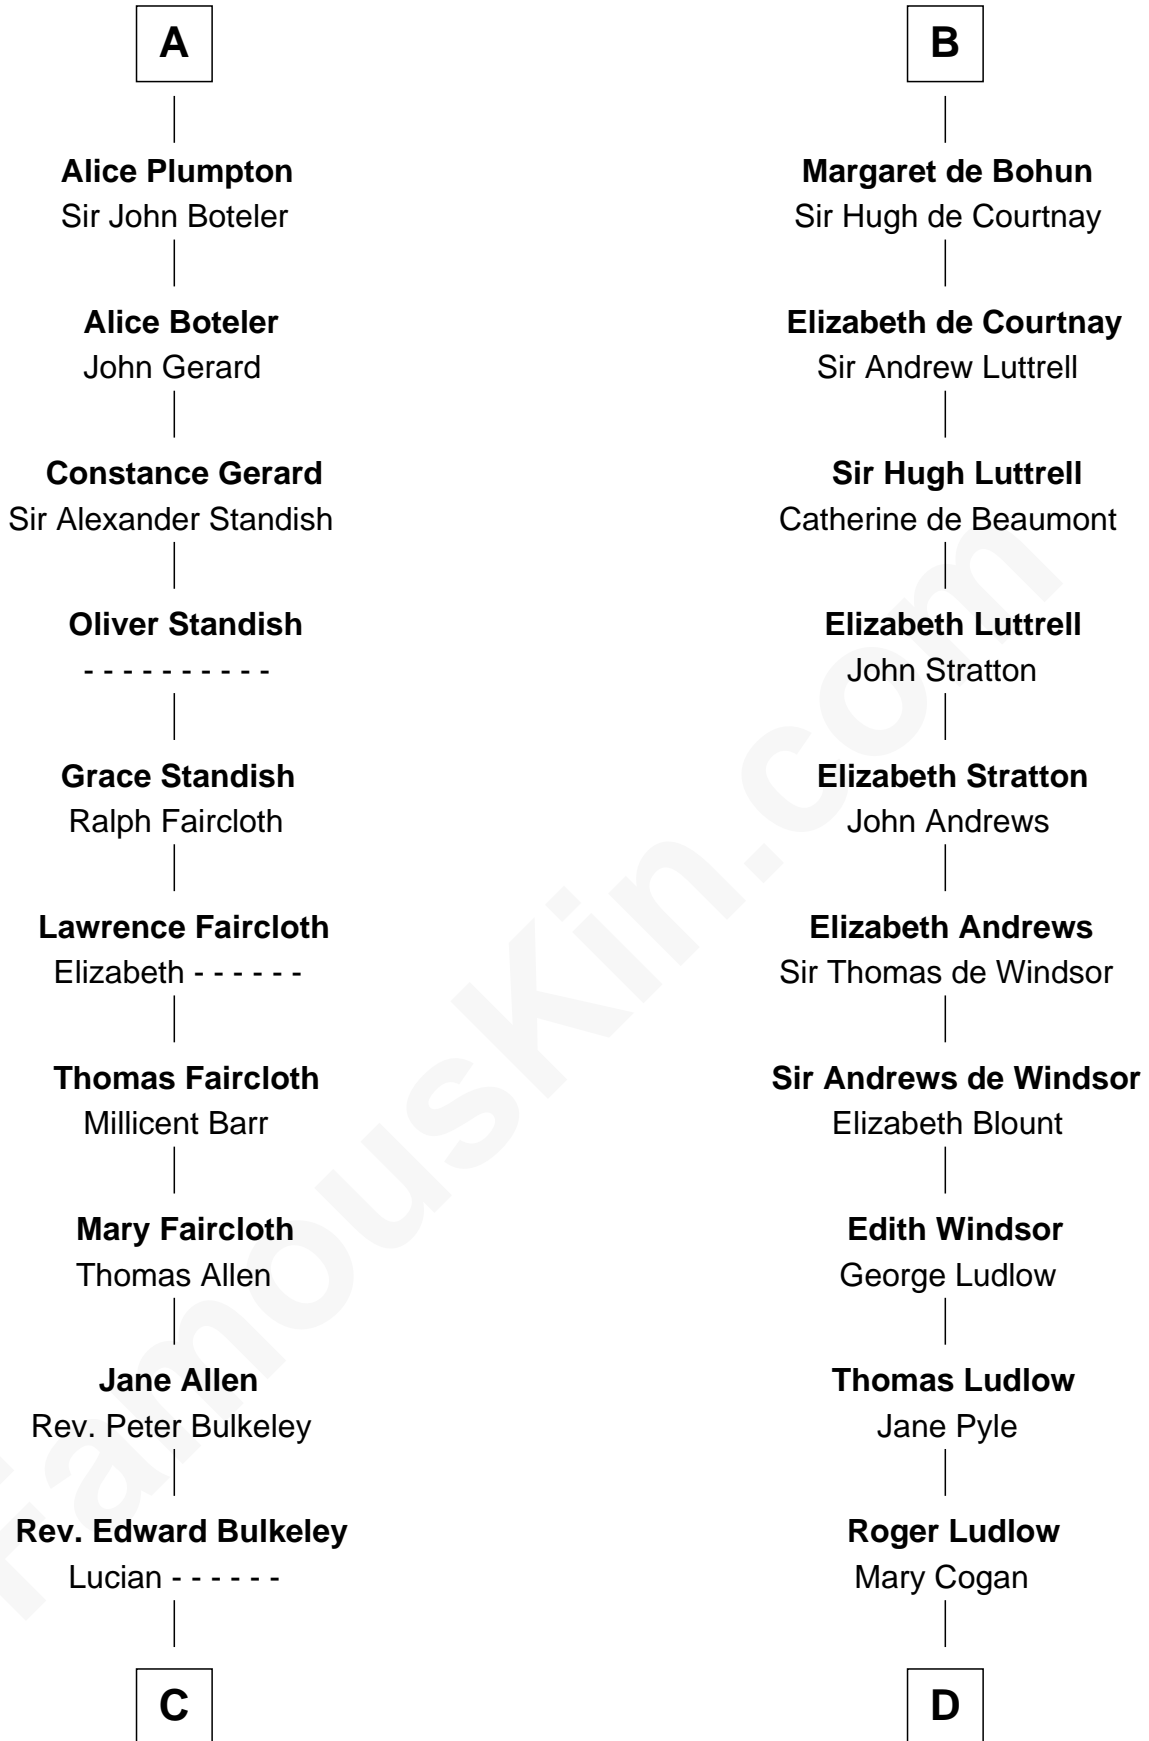

FamousKin.com

Relationship Chart of

Samuel Prescott

Completed Paul Revere's Midnight Ride

20th cousin of

Caleb Brewster

Member of the Culper Spy Ring during the American Revolution

David I, King of Scotland
Maud of Northumberland

C

Peter Bulkeley
Rebecca Wheeler

Rebecca Bulkeley
Dr. Jonathan Prescott

Dr. Abel Prescott
Abigail Brigham

Samuel Prescott
Completed Paul Revere's Ride

D

Sarah Ludlow
Rev. Nathaniel Brewster

Daniel Brewster
Anna Jayne

Benjamin Brewster
Sarah Biggs

Caleb Brewster
Member of the Culper Spy Ring

FamousKin.com