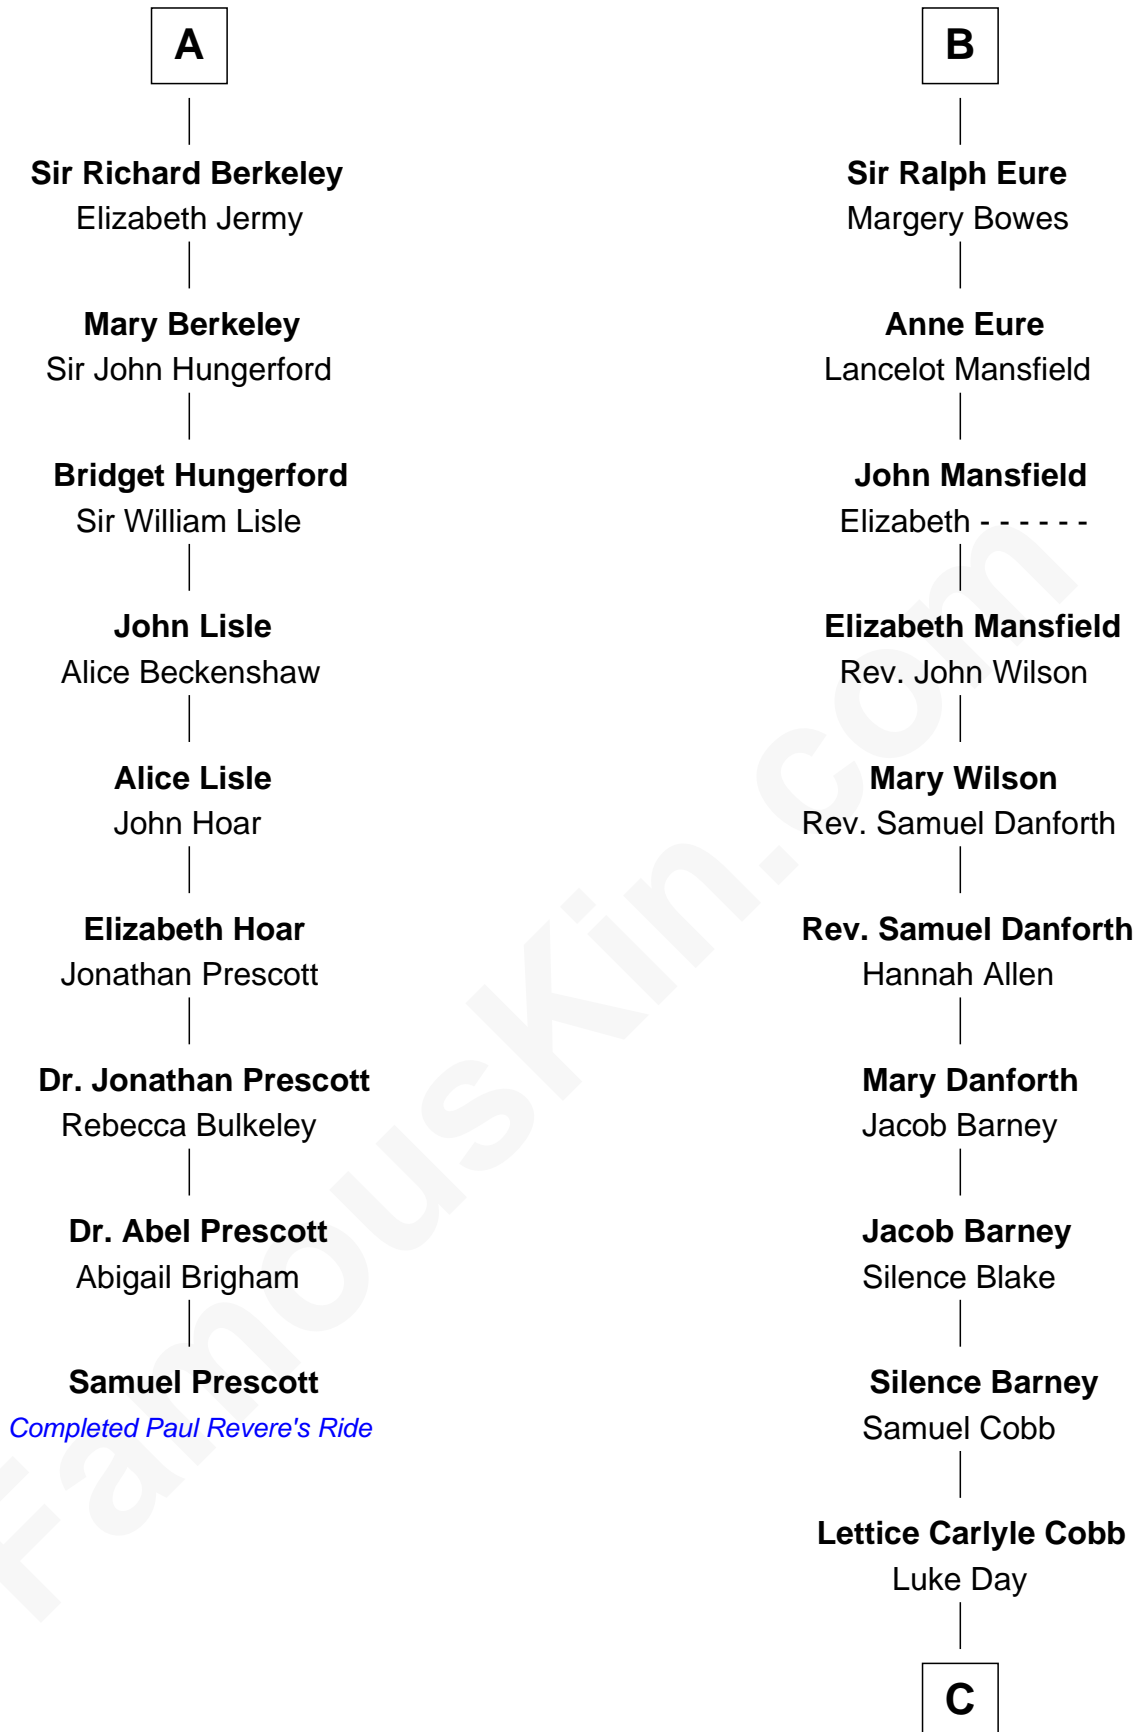

FamousKin.com

Relationship Chart of

Samuel Prescott

Completed Paul Revere's Midnight Ride

15th cousin 5 times removed of

Sandra Day O'Connor

First Female U.S. Supreme Court Justice

C

—
Hollis Day

Eliza L. Flanders

—
Henry Clay Day

Alice Edith Hilton

—
Henry R. Day

Ada Mae Wilkey

—
Sandra Day O'Connor

U.S. Supreme Court Justice