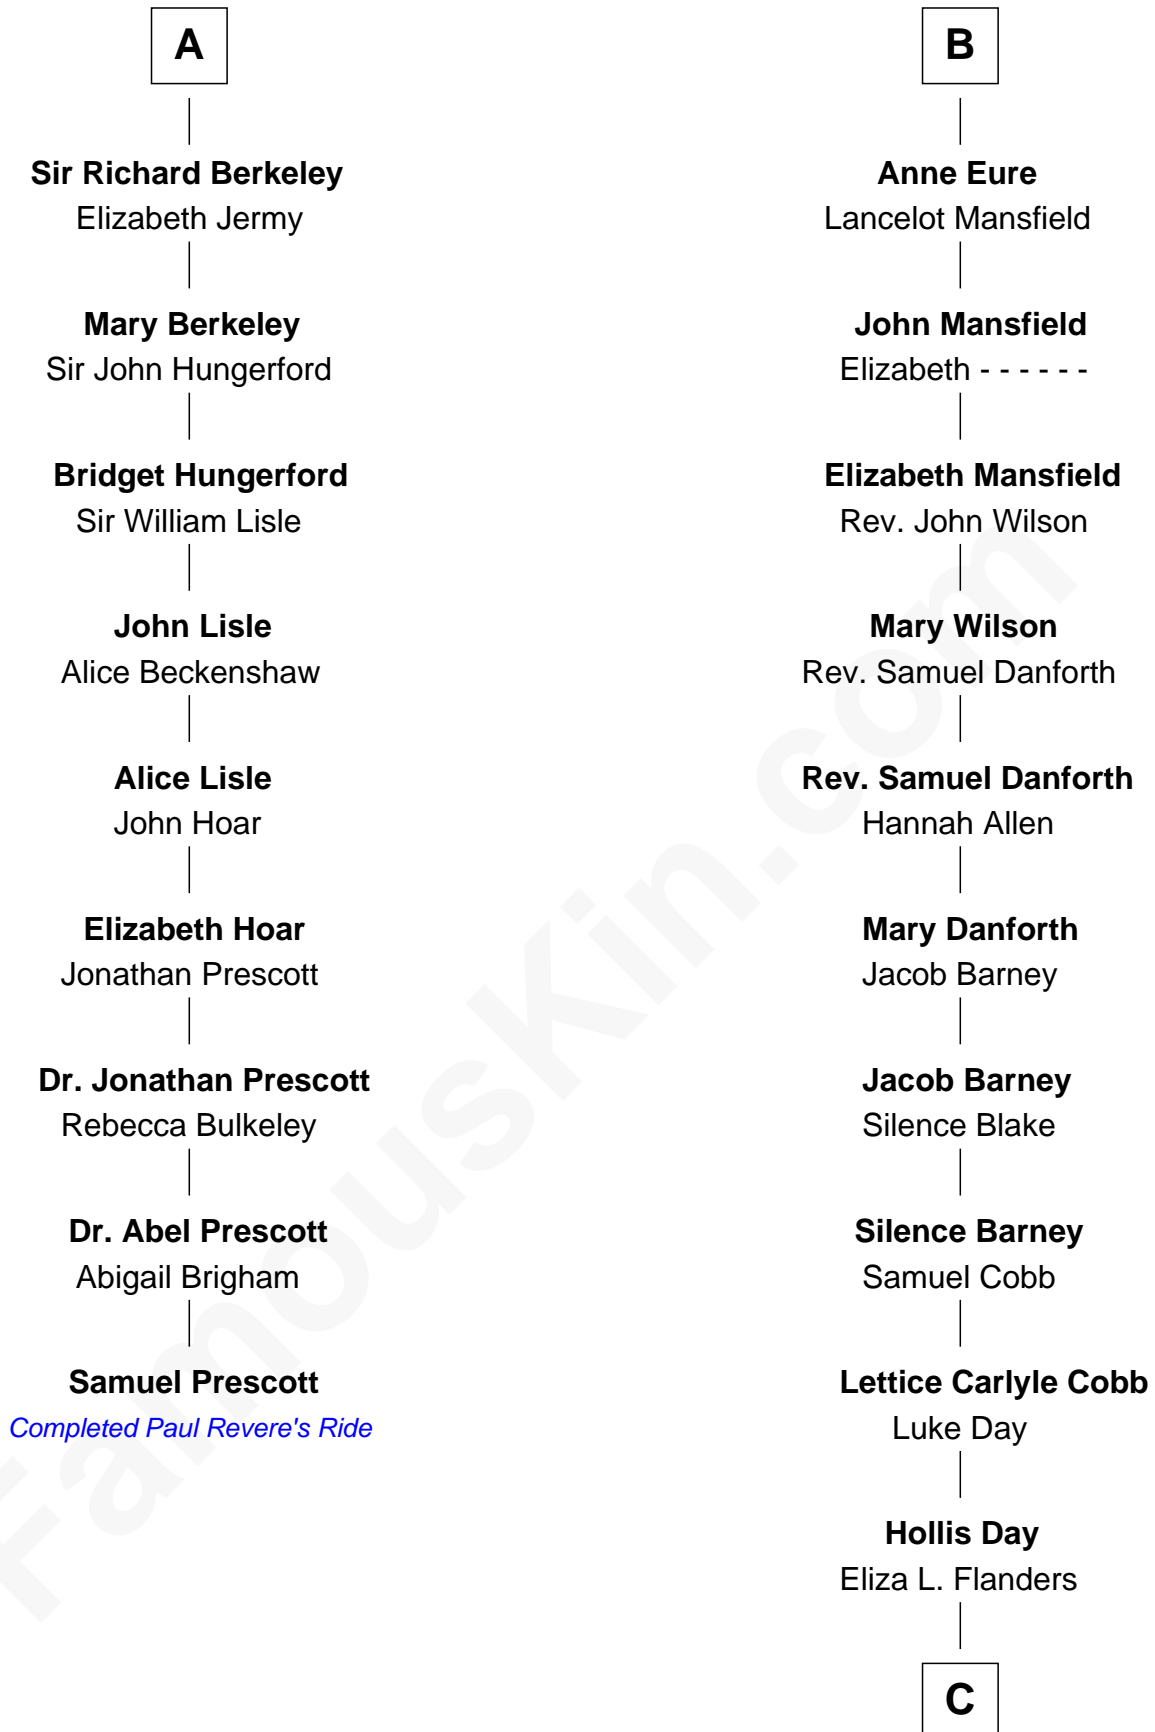

## Relationship Chart of

### Samuel Prescott

*Completed Paul Revere's Midnight Ride*

15th cousin 4 times removed of

### Sandra Day O'Connor

*First Female U.S. Supreme Court Justice*

**C**

Henry Clay Day  
Alice Edith Hilton

Henry R. Day  
Ada Mae Wilkey

Sandra Day O'Connor  
*U.S. Supreme Court Justice*

FamousKin.com