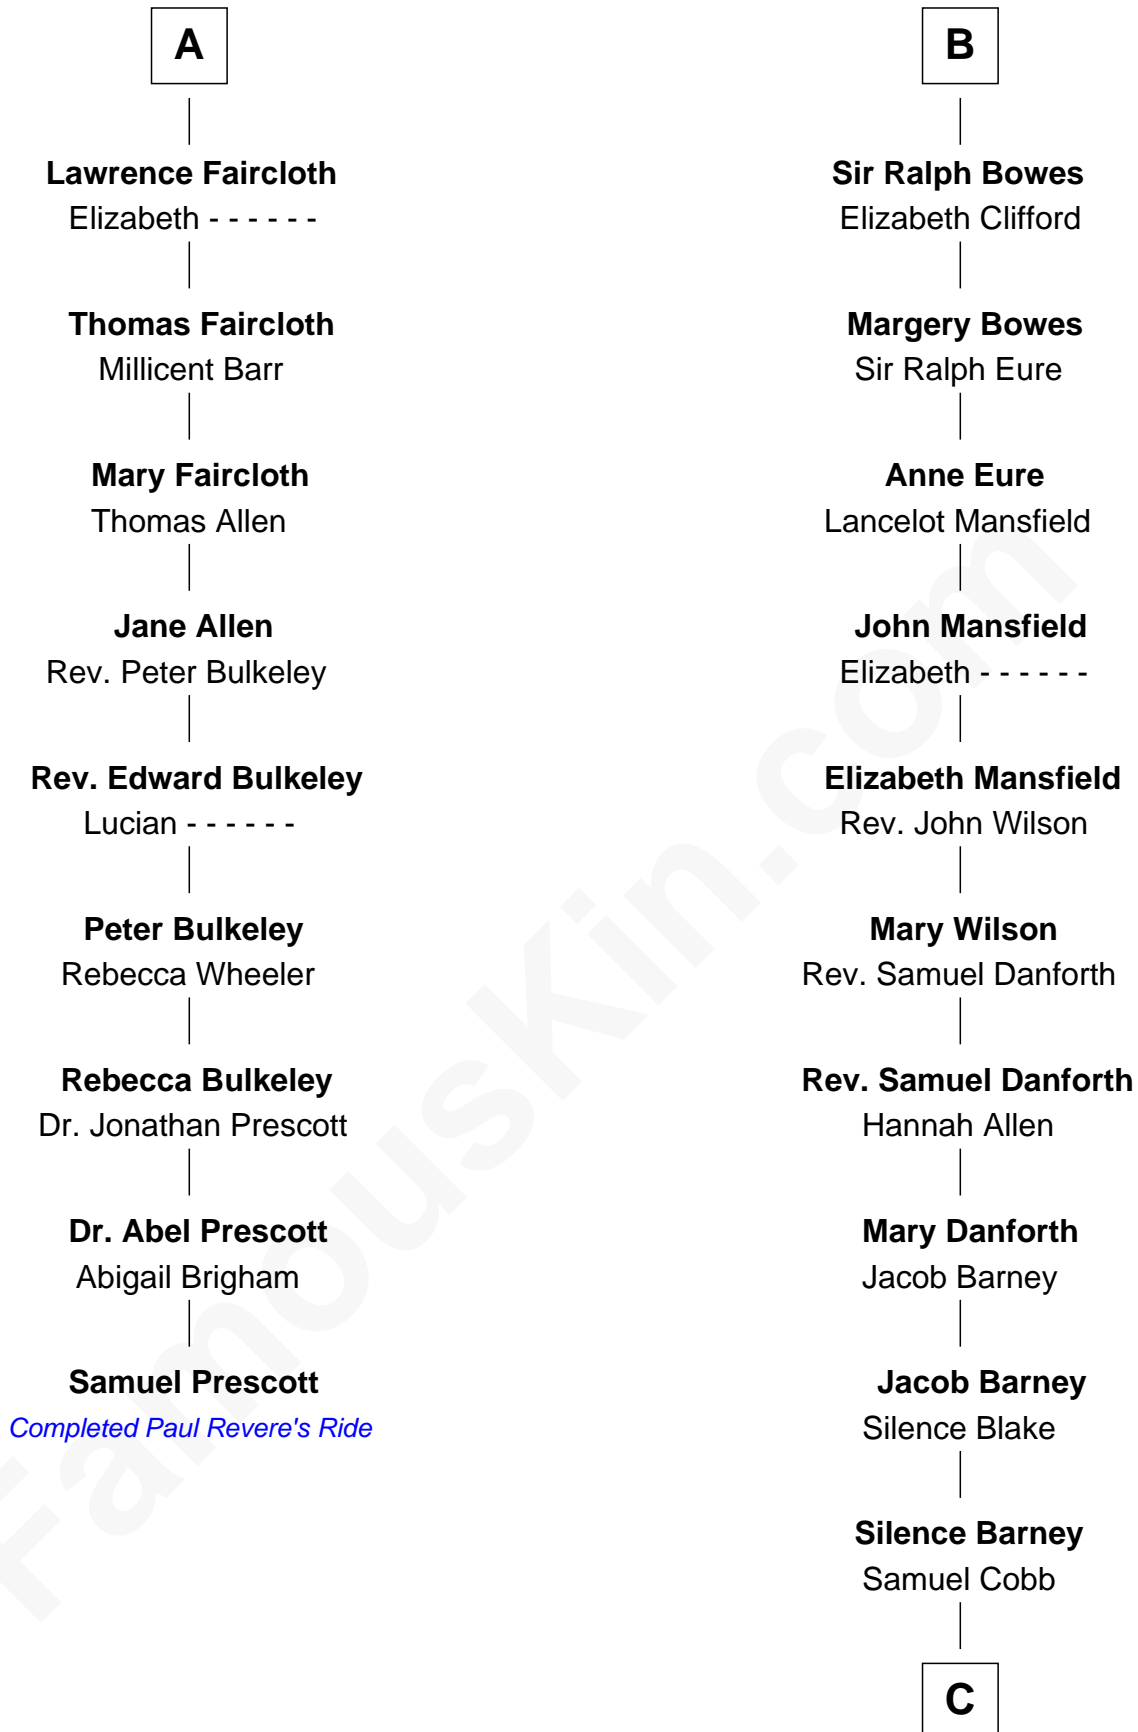

FamousKin.com

Relationship Chart of

Samuel Prescott

Completed Paul Revere's Midnight Ride

15th cousin 6 times removed of

Sandra Day O'Connor

First Female U.S. Supreme Court Justice

C

—
Lettice Carlyle Cobb

Luke Day
—

Hollis Day

Eliza L. Flanders
—

Henry Clay Day

Alice Edith Hilton
—

Henry R. Day

Ada Mae Wilkey
—

Sandra Day O'Connor

U.S. Supreme Court Justice