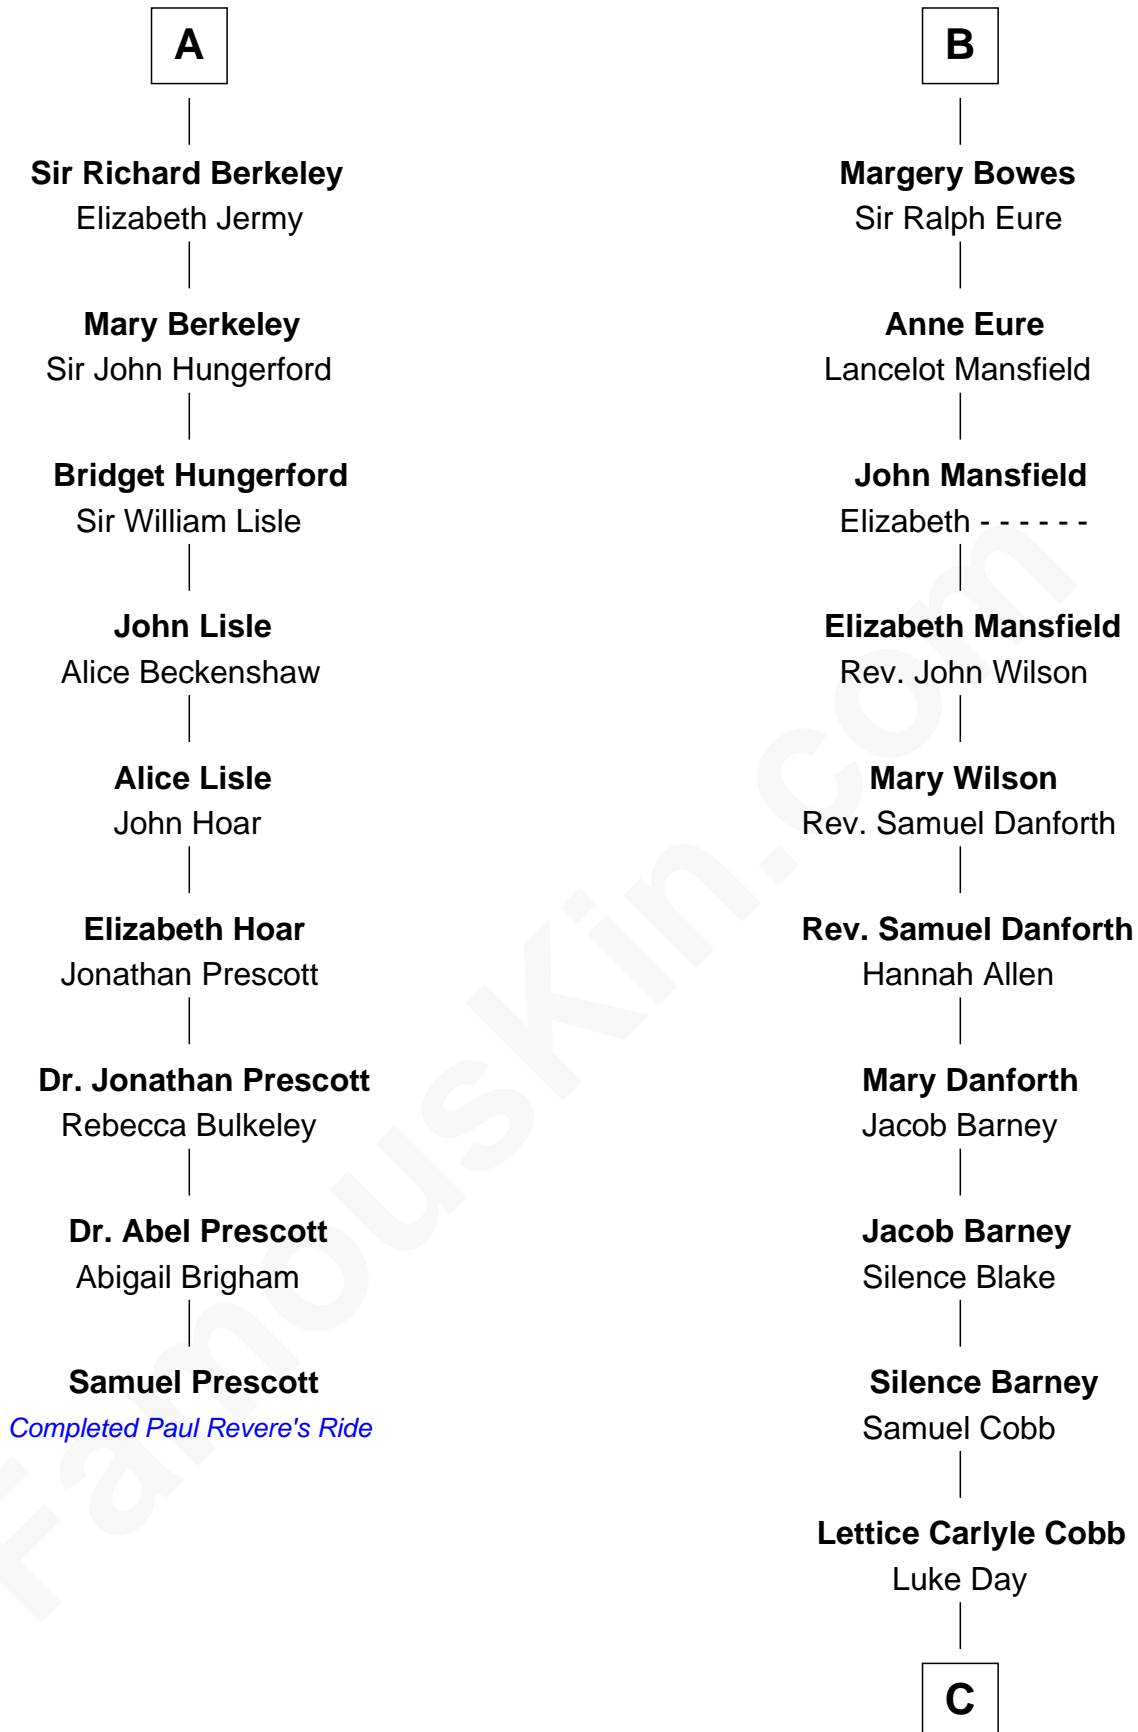

FamousKin.com

Relationship Chart of

Samuel Prescott

Completed Paul Revere's Midnight Ride

15th cousin 5 times removed of

Sandra Day O'Connor

First Female U.S. Supreme Court Justice

Sir Maurice de Berkeley

Eve la Zouche

Maurice de Berkeley

Margaret - - - - -

Thomas Berkeley

Catherine Botetourte

Maurice Berkeley

Johanna Denham

Maurice Berkeley

Sir William Bowes

Maud FitzHugh

Sir Ralph Bowes

Margery Conyers

Sir Ralph Bowes

Elizabeth Clifford

B

C

—
Hollis Day

Eliza L. Flanders

—
Henry Clay Day

Alice Edith Hilton

—
Henry R. Day

Ada Mae Wilkey

—
Sandra Day O'Connor

U.S. Supreme Court Justice