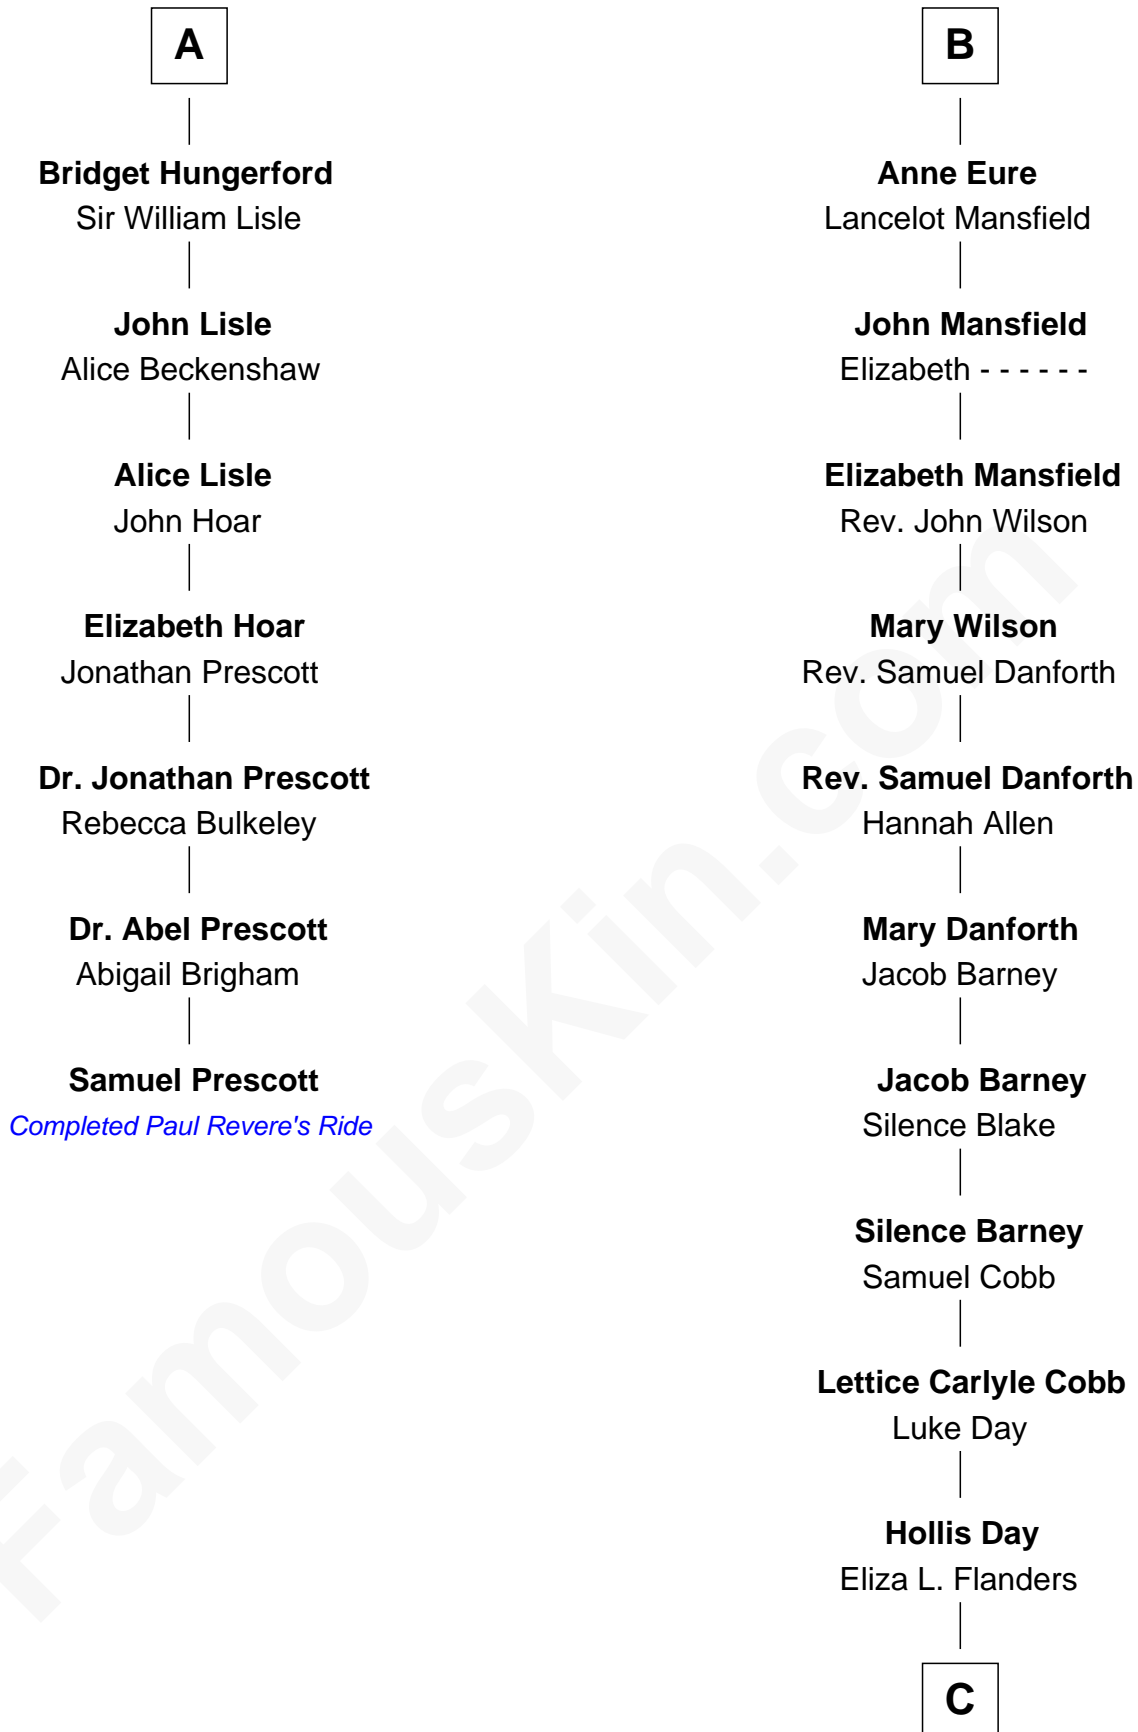

FamousKin.com

Relationship Chart of

Samuel Prescott

Completed Paul Revere's Midnight Ride

13th cousin 6 times removed of

Sandra Day O'Connor

First Female U.S. Supreme Court Justice

C

Henry Clay Day
Alice Edith Hilton

Henry R. Day
Ada Mae Wilkey

Sandra Day O'Connor
U.S. Supreme Court Justice

FamousKin.com